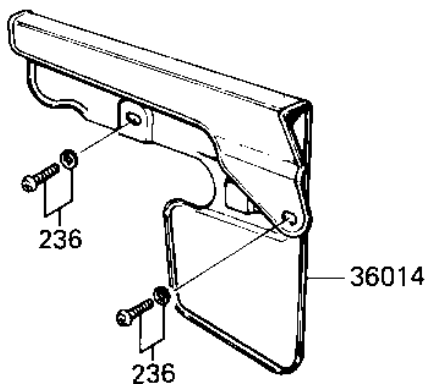

1987 KD80 PARTS DIAGRAM

SIDE COVER/CHAIN COVER

F2610-0070

1987 KD80 PARTS LIST

SIDE COVER/CHAIN COVER

ITEM NAME	PART NUMBER	QUANTITY
BRACKET,R.H.SIDE COVR (Ref # 11034)	11034-1621	1
COVER-SIDE,RH,S.RED (Ref # 36002)	36002-5313-6B	1
CASE-CHAIN (Ref # 36014)	36014-1024	1
SCREW,6X14 (Ref # 92009)	92009-1287	1
SCREW-PAN-WSP-CROS (Ref # 236)	236C0612	1