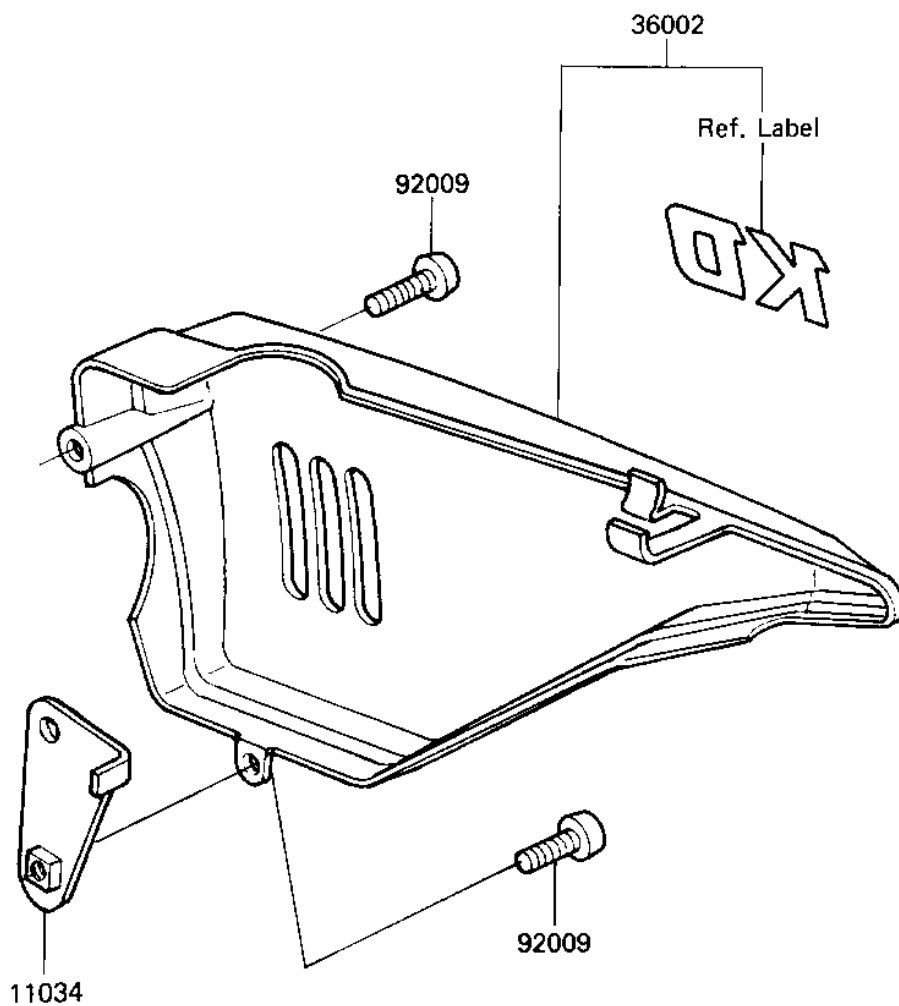

1987 KD80 PARTS DIAGRAM

SIDE COVER/CHAIN COVER

F2610-0070

1987 KD80 PARTS LIST

SIDE COVER/CHAIN COVER

ITEM NAME	PART NUMBER	QUANTITY
BRACKET,R.H.SIDE COVR (Ref # 11034)	11034-1621	1
COVER-SIDE,RH,S.RED (Ref # 36002)	36002-5313-6B	1
CASE-CHAIN (Ref # 36014)	36014-1024	1
SCREW,6X14 (Ref # 92009)	92009-1287	1
SCREW-PAN-WSP-CROS (Ref # 236)	236C0612	1