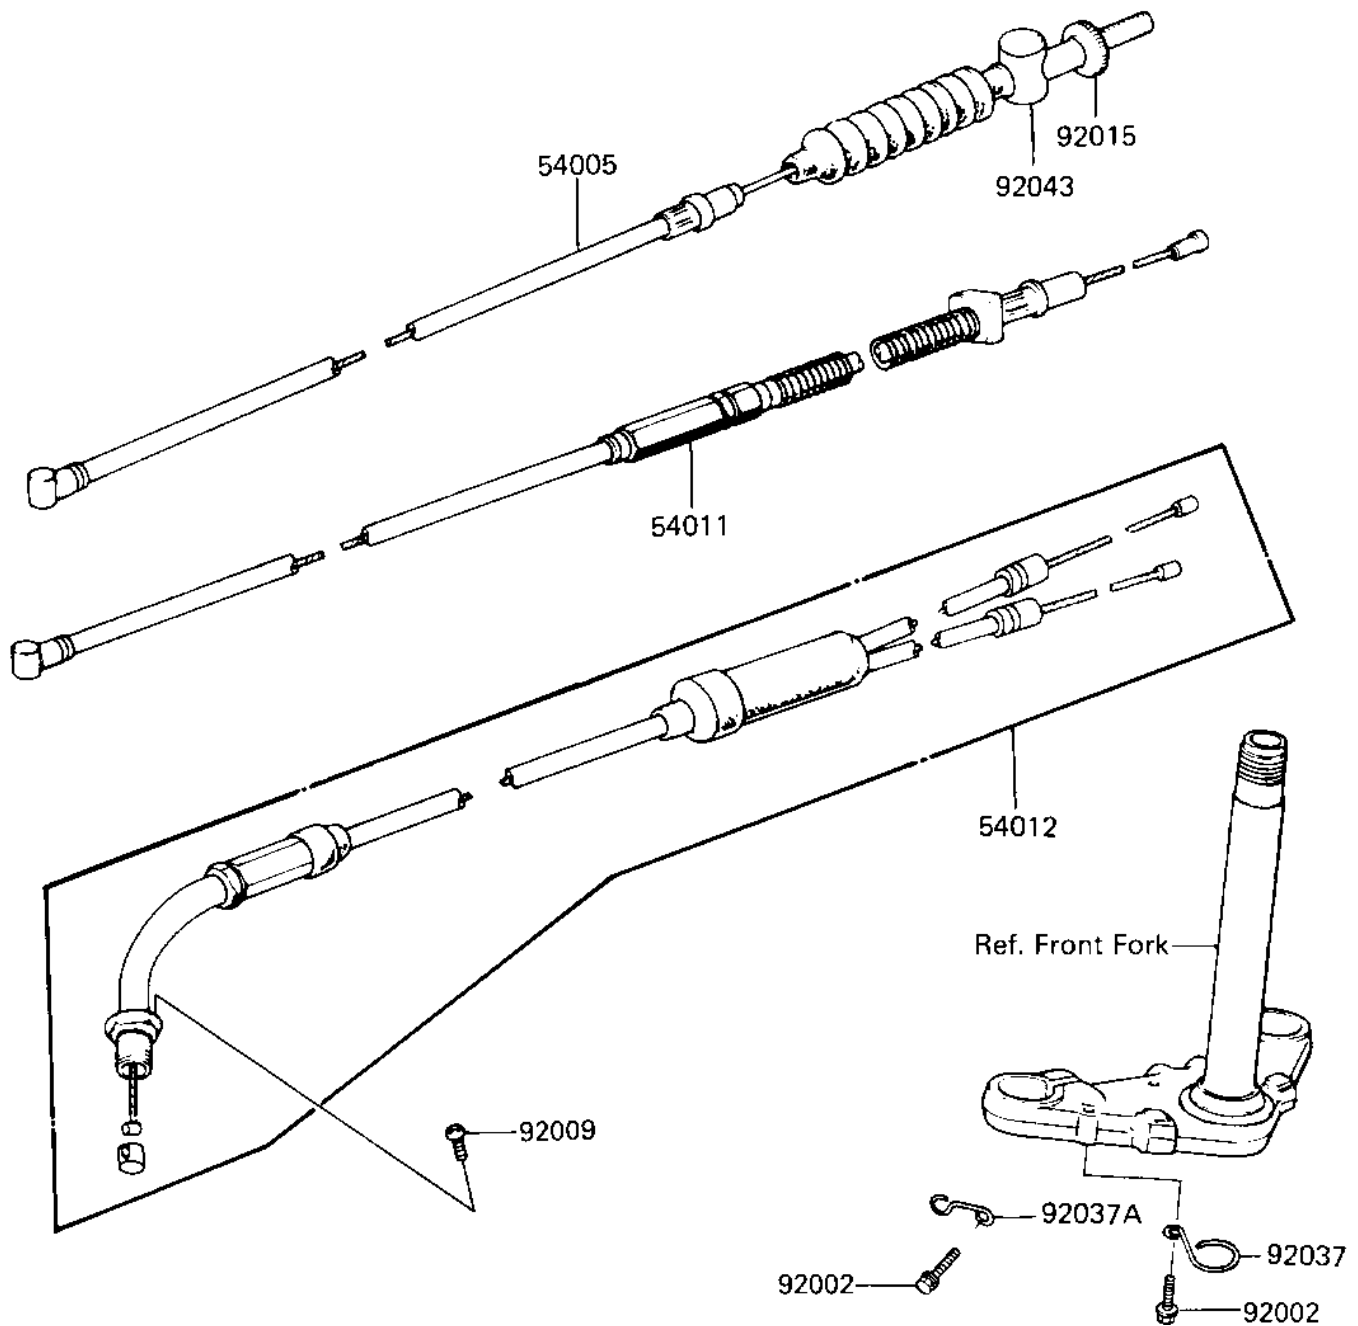

1987 KD80 PARTS DIAGRAM

CABLES

F2540-0065

1987 KD80 PARTS LIST

CABLES

ITEM NAME	PART NUMBER	QUANTITY
CABLE,FRONT BRAKE (Ref # 54005)	54005-1021	1
CABLE, CLUTCH (Ref # 54011)	54011-073	1
CABLE,THROTTLE (Ref # 54012)	54012-1056	1
BOLT 6X12 (WP) (Ref # 92002)	186B0612	1
SCREW-PAN-WS-CROS (Ref # 92009)	223B0510	1
NUT-BRAKE ROD ADJUST (Ref # 92015)	92015-052	1
CLAMP-CABLE (Ref # 92037)	92037-046	1
CLAMP,CABLE (Ref # 92037A)	92037-117	1
JOINT-BRAKE ROD (Ref # 92043)	92043-082	1