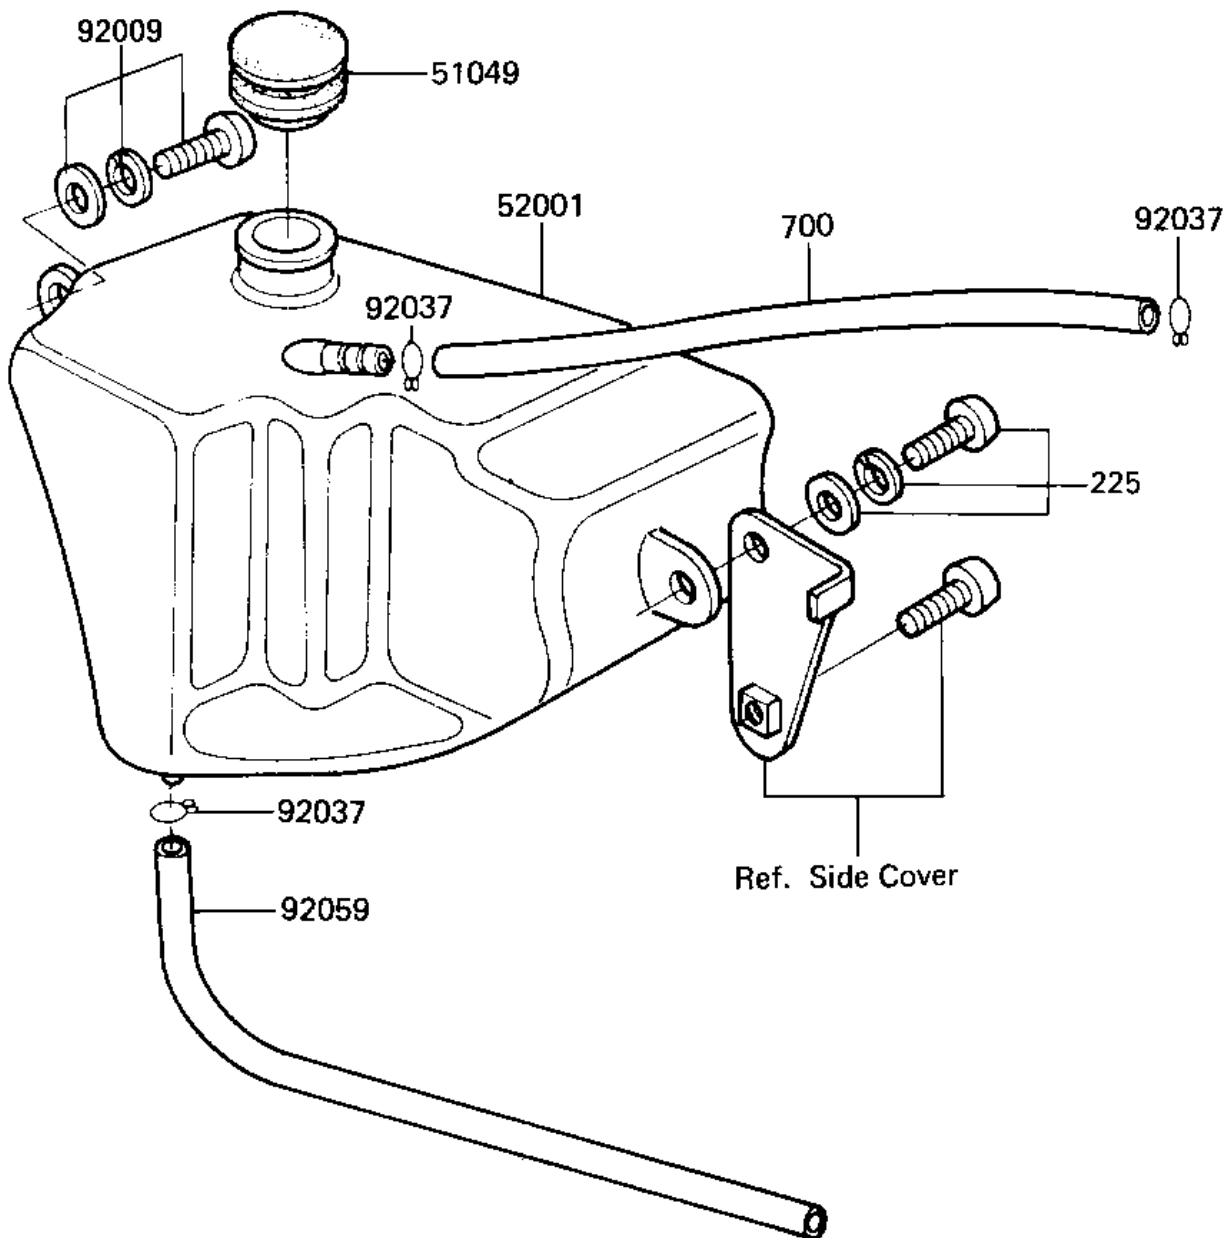

1987 KD80 PARTS DIAGRAM

OIL TANK

F2450-0009

1987 KD80 PARTS LIST

OIL TANK

ITEM NAME	PART NUMBER	QUANTITY
CAP,OIL TANK (Ref # 51049)	52003-024	1
TANK,OIL (Ref # 52001)	52001-1005	1
SCREW,-PAN-WSP-CROS,6 (Ref # 92009)	92009-1283	1
CLAMP FUEL PIPE (Ref # 92037)	92037-010	1
TUBE,4.5X9X380 (Ref # 92059)	92059-1691	1
SCREW-PAN-WSP-CROS (Ref # 225)	225B0620	1
TUBE-VINYL,5X400 (Ref # 700)	700Q05400	1