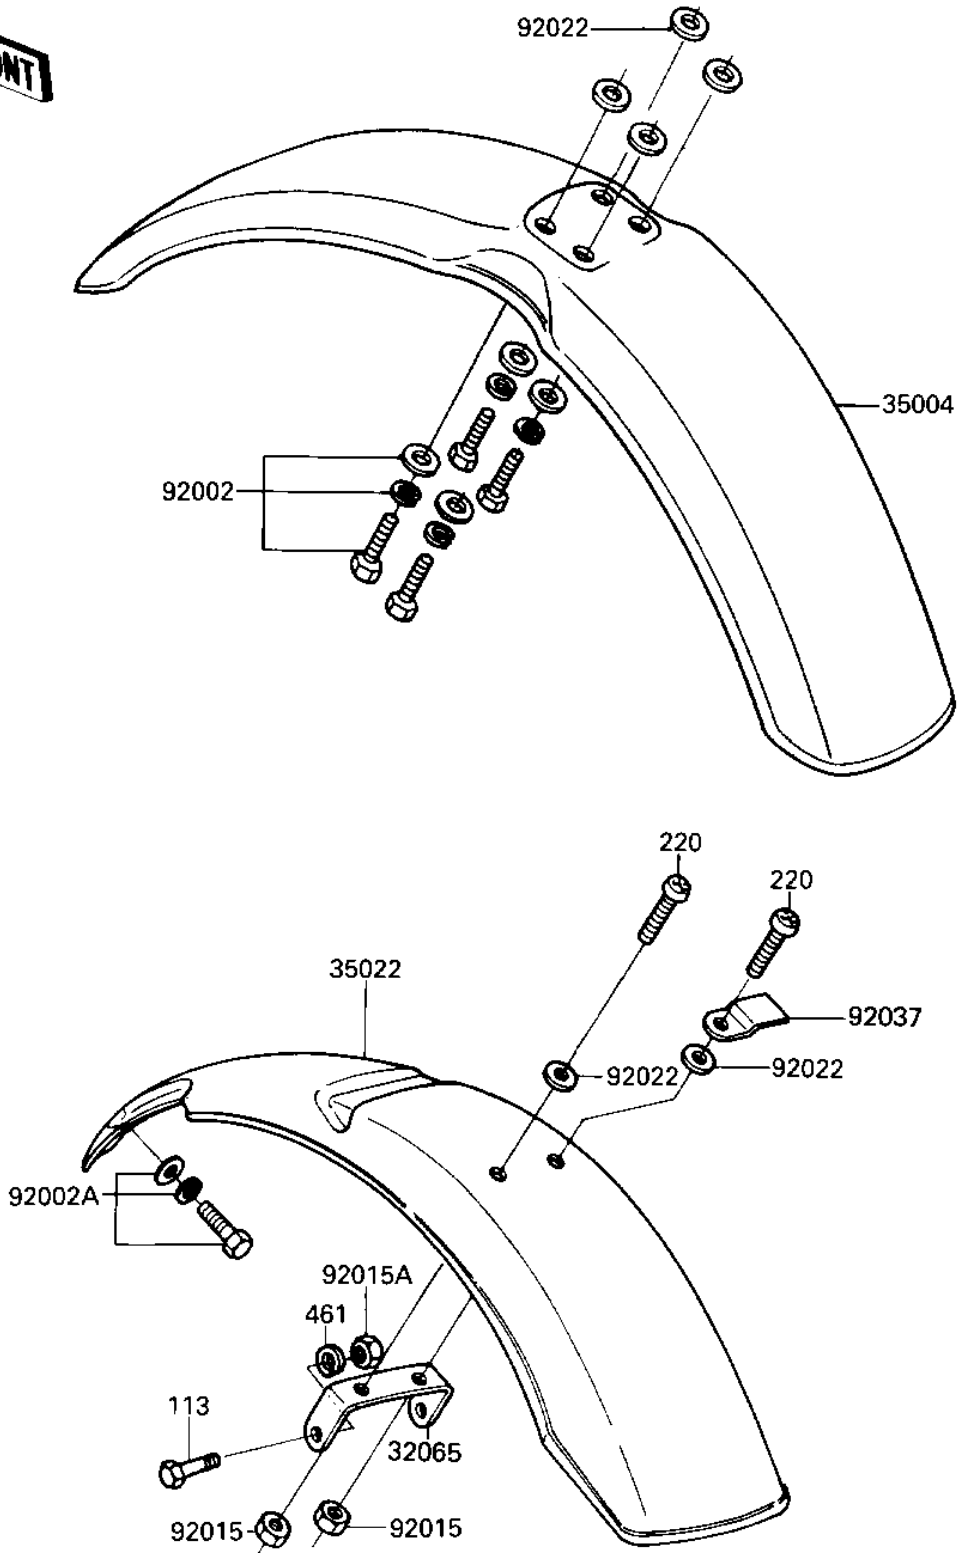

1987 KD80 PARTS DIAGRAM

FENDERS

F2170-0242

1987 KD80 PARTS LIST

FENDERS

| ITEM NAME | PART NUMBER | QUANTITY |
|-------------------------------------|---------------|----------|
| BRACKET,REAR FENDER (Ref # 32065) | 35025-025 | 1 |
| FENDER-FRONT,S.RED (Ref # 35004) | 35004-1043-6B | 1 |
| FENDER-COMP-REAR,S.RE (Ref # 35022) | 35022-1044-6B | 1 |
| BOLT,6X18 (Ref # 92002) | 92001-1944 | 1 |
| BOLT,6X14 (Ref # 92002A) | 92002-1218 | 1 |
| NUT,FLANGED,6MM (Ref # 92015) | 92015-1367 | 1 |
| NUT,12MM (Ref # 92015A) | 92015-1427 | 1 |
| WASHER 6.5X20X1.6T (Ref # 92022) | 92022-125 | 1 |
| CLAMP CABLE (Ref # 92037) | 92037-020 | 1 |
| BOLT-SMALL-FINE (Ref # 113) | 113C1228 | 1 |
| SCREW-PAN-CROS (Ref # 220) | 220D0616 | 1 |
| WASHER-SPRING (Ref # 461) | 461L1200 | 1 |