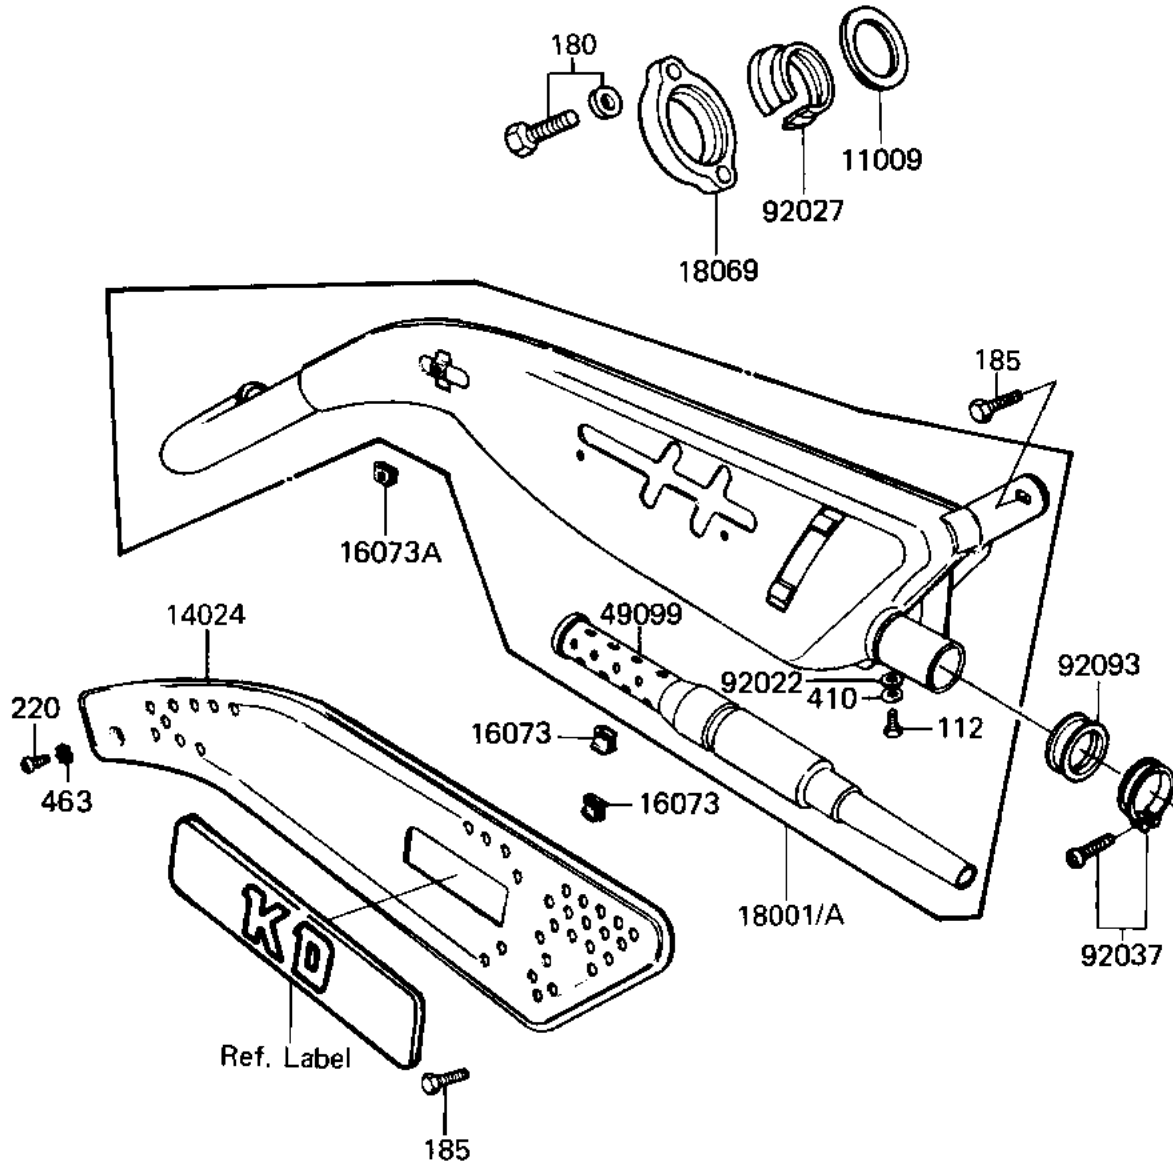

1987 KD80 PARTS DIAGRAM

MUFFLER

E1140-0060

1987 KD80 PARTS LIST

MUFFLER

ITEM NAME	PART NUMBER	QUANTITY
GASKET,EXHAUST PIPE H (Ref # 11009)	11009-1866	1
COVER,MUFFLER (Ref # 14024)	18064-018	1
INSULATOR (Ref # 16073)	18065-007	1
INSULATOR-HEAT (Ref # 16073A)	18065-009	1
MUFFLER (Ref # 18001)	18001-5116	2
HOLDER,EX PIPE,BLACK (Ref # 18069)	18069-035-21	1
BAFFLE TUBE (Ref # 49099)	49099-1027	1
WASHER-PLAIN (Ref # 92022)	92022-183	1
INSERT-EXHAUST HOLDER (Ref # 92027)	18070-005	1
CLAMP,CARBURETOR HLDR (Ref # 92037)	92037-178	1
CONNECTOR,BAFFLETUBE (Ref # 92093)	92093-1042	1
BOLT,6X10 (Ref # 112)	112G0610	1
BOLT-UPSET-WS (Ref # 180)	180Y0635	1
BOLT-UPSET-WSP-SMALL (Ref # 185)	185C0816	1
SCREW PAN HEAD 6X12 (Ref # 220)	220B0612	1
WASHER PLAIN 6MM (Ref # 410)	410B0600	1
WASHER LOCK 6MM (Ref # 463)	463H0600	1