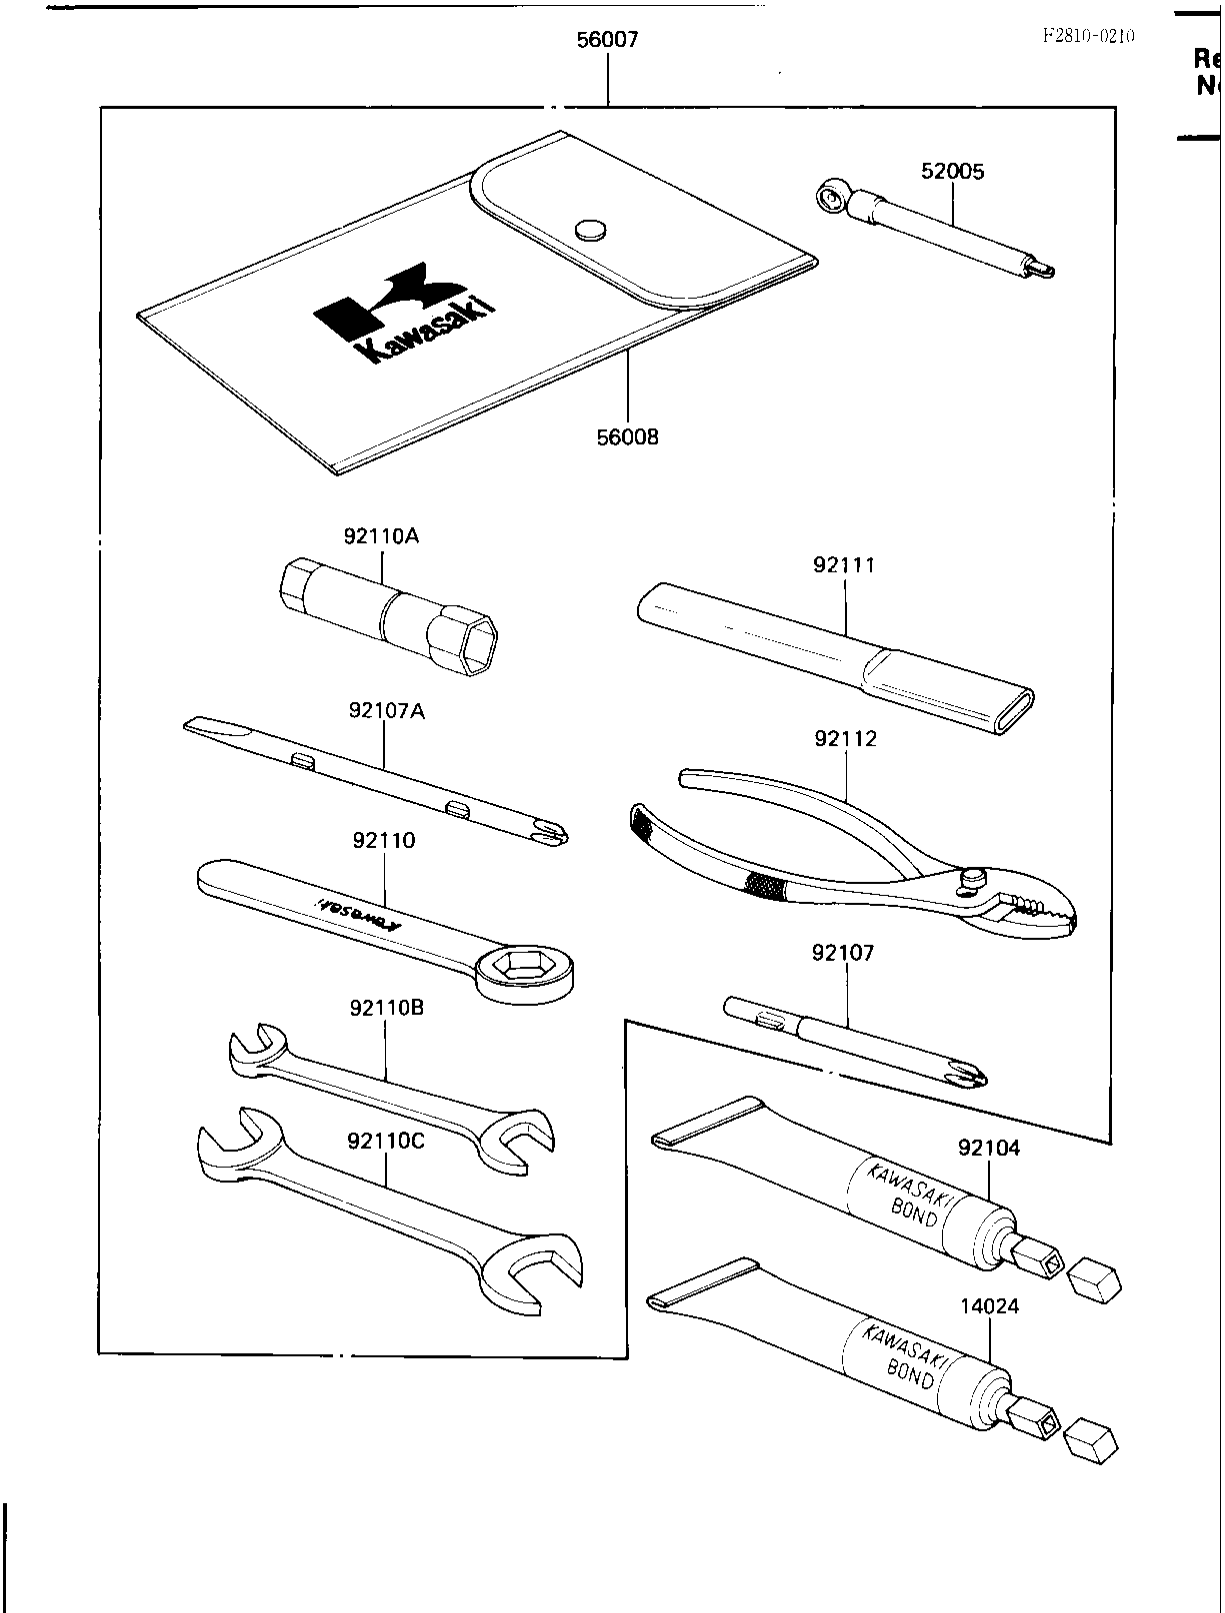

1987 NINJA® 600R PARTS DIAGRAM

OWNER TOOLS

1987 NINJA® 600R PARTS LIST

OWNER TOOLS

ITEM NAME	PART NUMBER	QUANTITY
BOND,#10 (Ref # 14024)	56019-120	1
GAUGE,AIR,3.5KG/CM2 (Ref # 52005)	52005-1031	1
TOOLKIT (Ref # 56007)	56007-1301	1
BAG,TOOLKIT (Ref # 56008)	56008-1019	1
GASKET-LIQUID,BLACK (Ref # 92104)	92104-1003	1
SCREW DRIVER #3 PHLIP (Ref # 92107)	92107-005	1
92107-1052 (Canada) (Ref # 92107A)	92107-1051	1
TOOL-WRENCH,BOX END,2 (Ref # 92110)	92110-1150	1
TOOL-WRENCH (Ref # 92110A)	92110-1111	1
TOOL-WRENCH,OPEN END, (Ref # 92110B)	92110-1152	1
TOOL-WRENCH,OPEN END, (Ref # 92110C)	92110-1153	1
TOOL-BAR,BOX END WRENCH (Ref # 92111)	92111-004	1
PLIERS,160MM (Ref # 92112)	92112-003	1