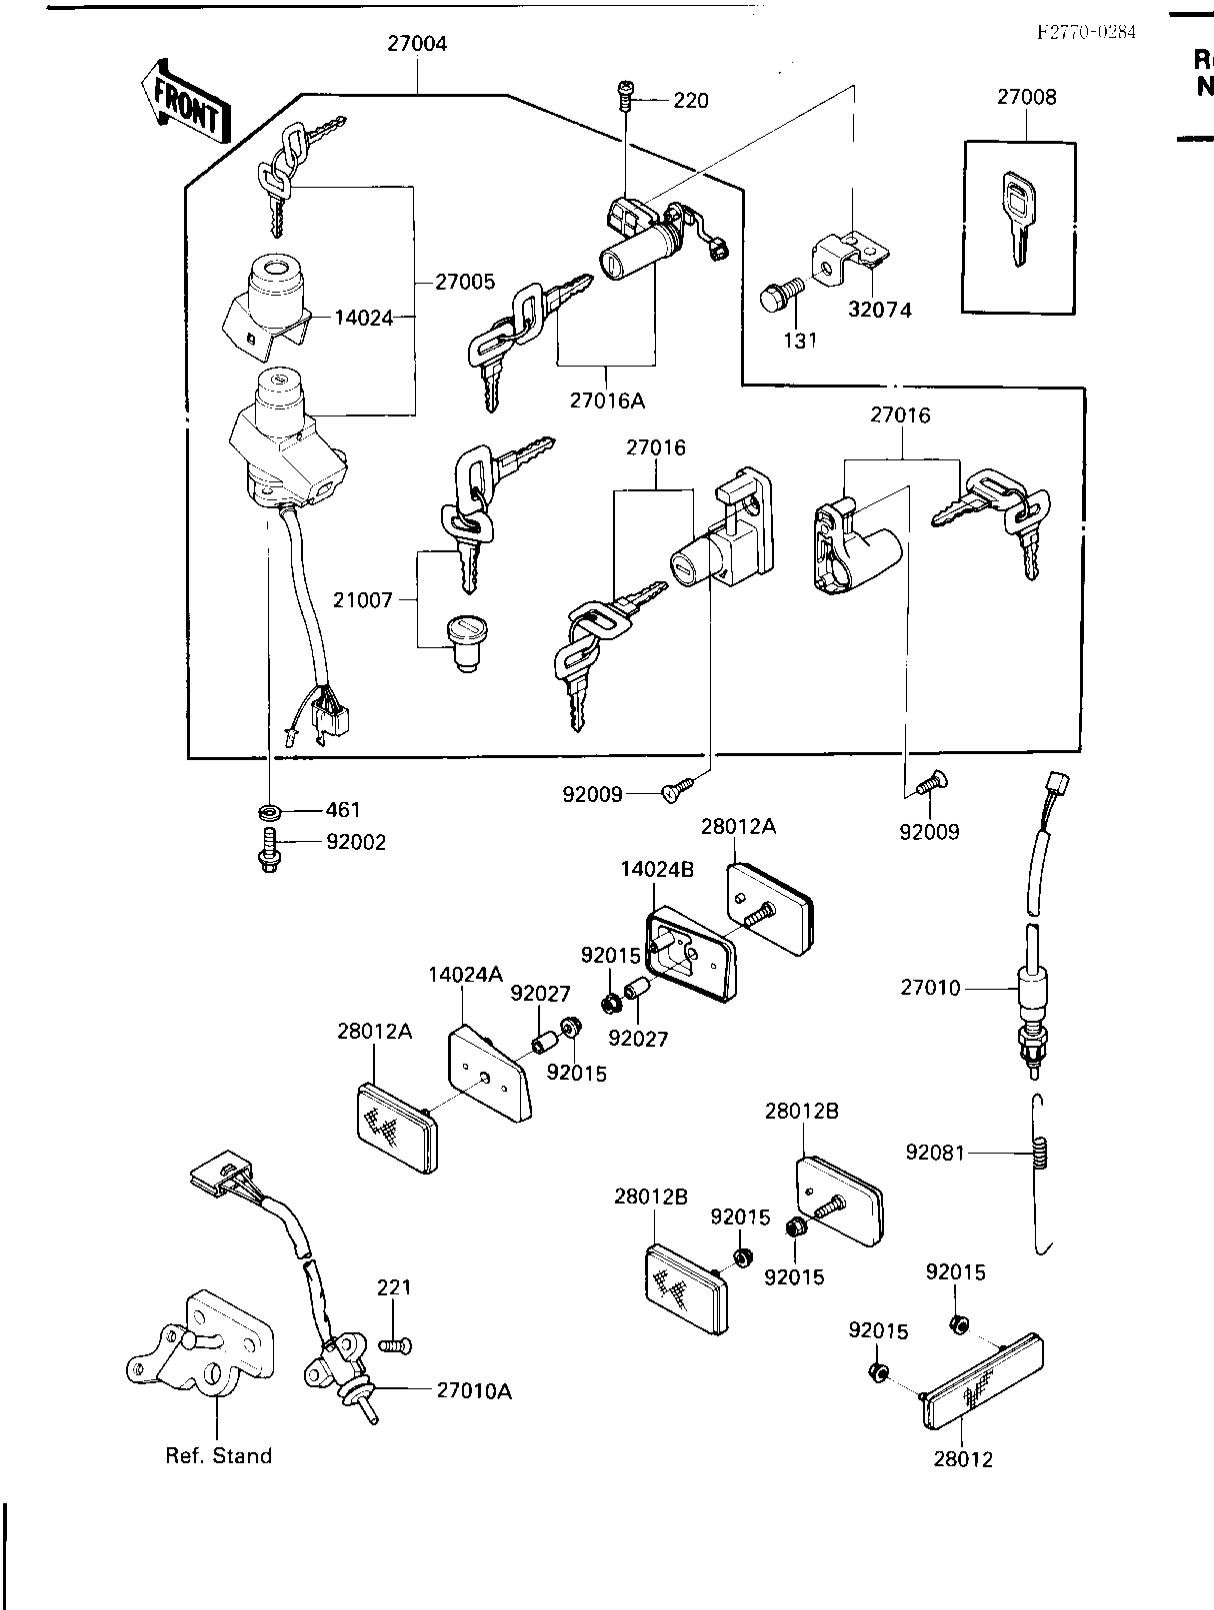

## 1987 NINJA® 600R PARTS DIAGRAM

IGNITION SWITCH/LOCKS/REFLECTORS

## 1987 NINJA® 600R PARTS LIST

### IGNITION SWITCH/LOCKS/REFLECTORS

ITEM NAME	PART NUMBER	QUANTITY
COVER,IGNITION SWITCH (Ref # 14024)	14024-1332	1
COVER,REFLECTOR,FR (Ref # 14024A)	14025-1886	1
COVER,REFLECTOR,FR (Ref # 14024B)	14025-1887	1
ROTOR,LOCK,TANK CAP (Ref # 21007)	21007-5012	1
SWITCH-ASSY (Ref # 27004)	27004-5262	1
SWITCH-ASSY-IGNITION (Ref # 27005)	27005-5047	1
KEY-LOCK,BLANK (Ref # 27008)	27008-1103	1
SWITCH,BRAKE LAMP (Ref # 27010)	27010-1093	1
SWITCH,SIDE STAND (Ref # 27010A)	27010-1190	1
LOCK-ASSY,HELMET (Ref # 27016)	27016-5091	1
LOCK-ASSY,SEAT (Ref # 27016A)	27016-5093	1
REFLECTOR,REAR REFLEX (Ref # 28012)	28012-1005	1
REFLECTOR-REFLEX,FR (Ref # 28012A)	28012-1052	1
REFLECTOR-REFLEX,RR (Ref # 28012B)	28012-1054	1
BRACKET-LOCK,SEAT (Ref # 32074)	32074-1121	1
BOLT (Ref # 92002)	92002-1333	1
SCREW,5X16 (Ref # 92009)	92009-1305	1
NUT,FLANGED,5MM (Ref # 92015)	92015-1259	1
COLLAR,5X8X14.5 (Ref # 92027)	92027-1789	1
SPRING,BRAKE LAMP SWI (Ref # 92081)	92081-1704	1
BELT,FLANGED,6X12 (Ref # 131)	131B0612	1
SCREW PAN HEAD 5X12 (Ref # 220)	220B0512	1
SCREW-CSK-CROS (Ref # 221)	221C0520	1
WASHER SPRING 6MM (Ref # 461)	461F0600	1