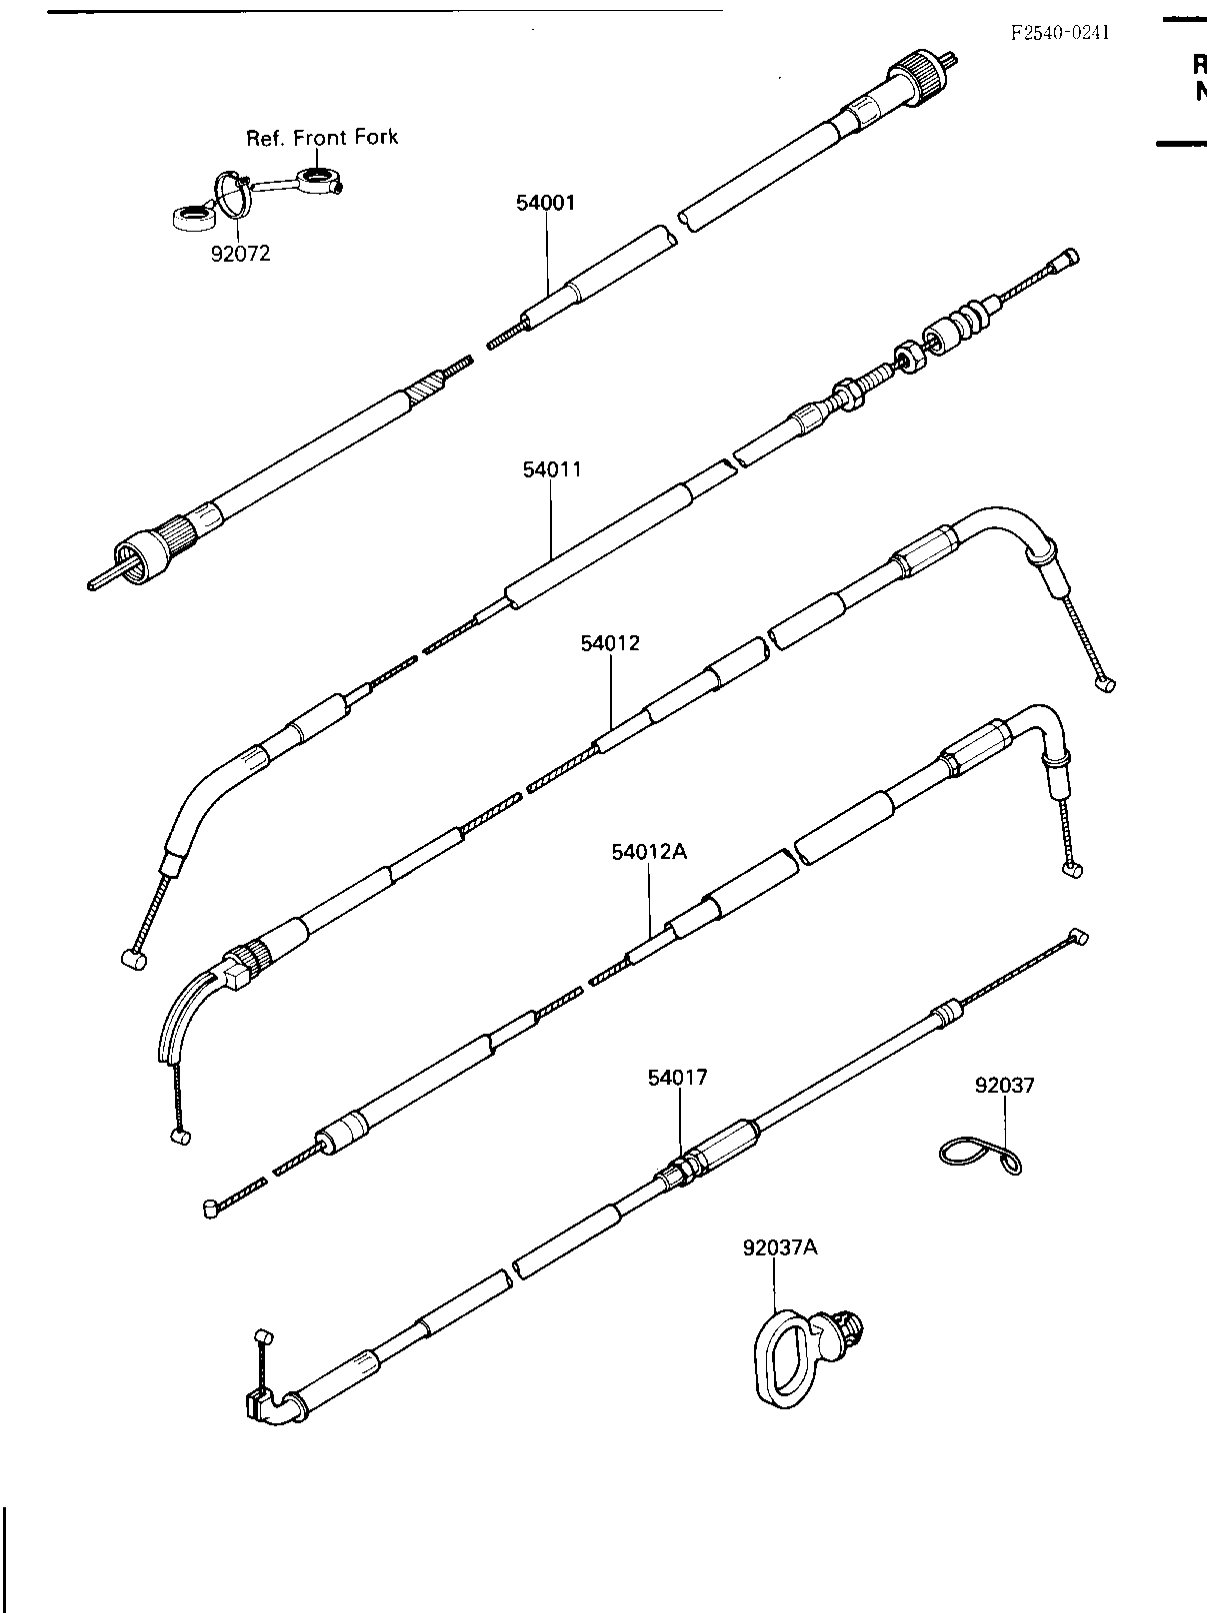

1987 NINJA® 600R PARTS DIAGRAM

CABLE

1987 NINJA® 600R PARTS LIST

CABLE

ITEM NAME	PART NUMBER	QUANTITY
CABLE-SPEEDOMETER (Ref # 54001)	54001-1195	1
CABLE-CLUTCH (Ref # 54011)	54011-1228	1
CABLE-THROTTLE,OPENIN (Ref # 54012)	54012-1247	1
CABLE-THROTTLE,CLOSIN (Ref # 54012A)	54012-1248	1
CABLE-STARTER (Ref # 54017)	54017-1060	1
CLAM,CABLE (Ref # 92037)	92037-1064	1
CLAMP,CABLE (Ref # 92037A)	92037-1459	1
BAND (Ref # 92072)	92072-1197	1