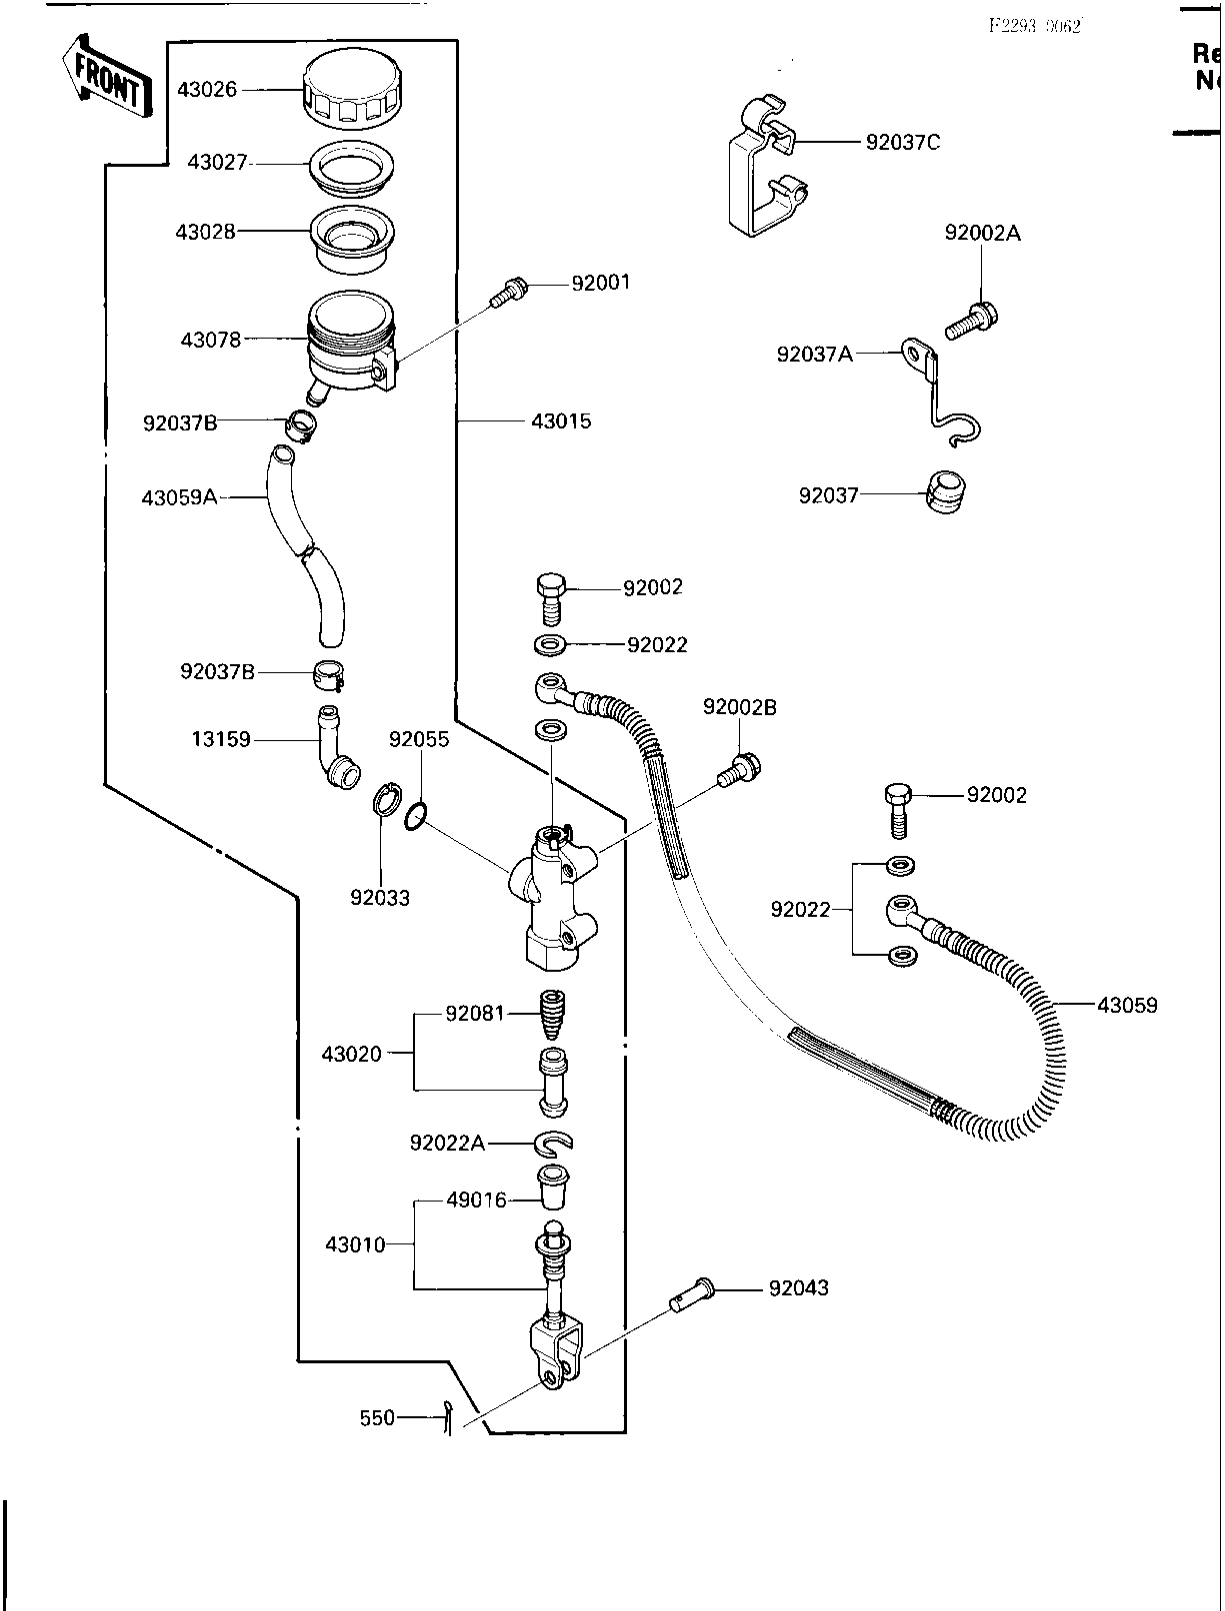

1987 NINJA® 600R PARTS DIAGRAM

REAR MASTER CYLINDER

1987 NINJA® 600R PARTS LIST

REAR MASTER CYLINDER

ITEM NAME	PART NUMBER	QUANTITY
CONNECTOR,RR MASTER C (Ref # 13159)	13159-1052	1
ROD-ASSY-BRAKE (Ref # 43010)	43010-1054	1
CYLINDER-ASSY-MASTER,RR (Ref # 43015)	43015-1304	1
PISTON-COMP-BRAKE (Ref # 43020)	43020-1057	1
CAP-BRAKE (Ref # 43026)	43026-1054	1
PLATE-DIAPHRAGM (Ref # 43027)	43027-1051	1
DIAPHRAGM (Ref # 43028)	43028-1057	1
HOSE-BRAKE,RR (Ref # 43059)	43059-1618	1
HOSE-BRAKE,RR MASTER (Ref # 43059A)	43059-1313	1
RESERVOIR,RR MASTER C (Ref # 43078)	43078-1082	1
COVER-SEAL (Ref # 49016)	49016-1103	1
BOLT,6X16 (Ref # 92001)	92001-1860	1
BOLT (Ref # 92002)	92002-1900	1
BOLT (Ref # 92002A)	92002-1311	1
BOLT,FLANGED,8X22 (Ref # 92002B)	92002-1485	1
WASHER (Ref # 92022)	43067-001	1
WASHER (Ref # 92022A)	92022-1601	1
RING-SNAP,20.5MM (Ref # 92033)	92033-1186	1
GROMMET, HOSE CLAMP (Ref # 92037)	43064-007	1
CLAMP (Ref # 92037A)	92037-1540	1
CLAMP (Ref # 92037B)	92037-1547	1
CLAMP,BRAKE HOSE (Ref # 92037C)	92037-1674	1
PIN (Ref # 92043)	92043-1013	1
RING-O (Ref # 92055)	92055-1251	1
SPRING (Ref # 92081)	92081-1737	1
PIN COTTER 2.0X15 (Ref # 550)	550D2015	1