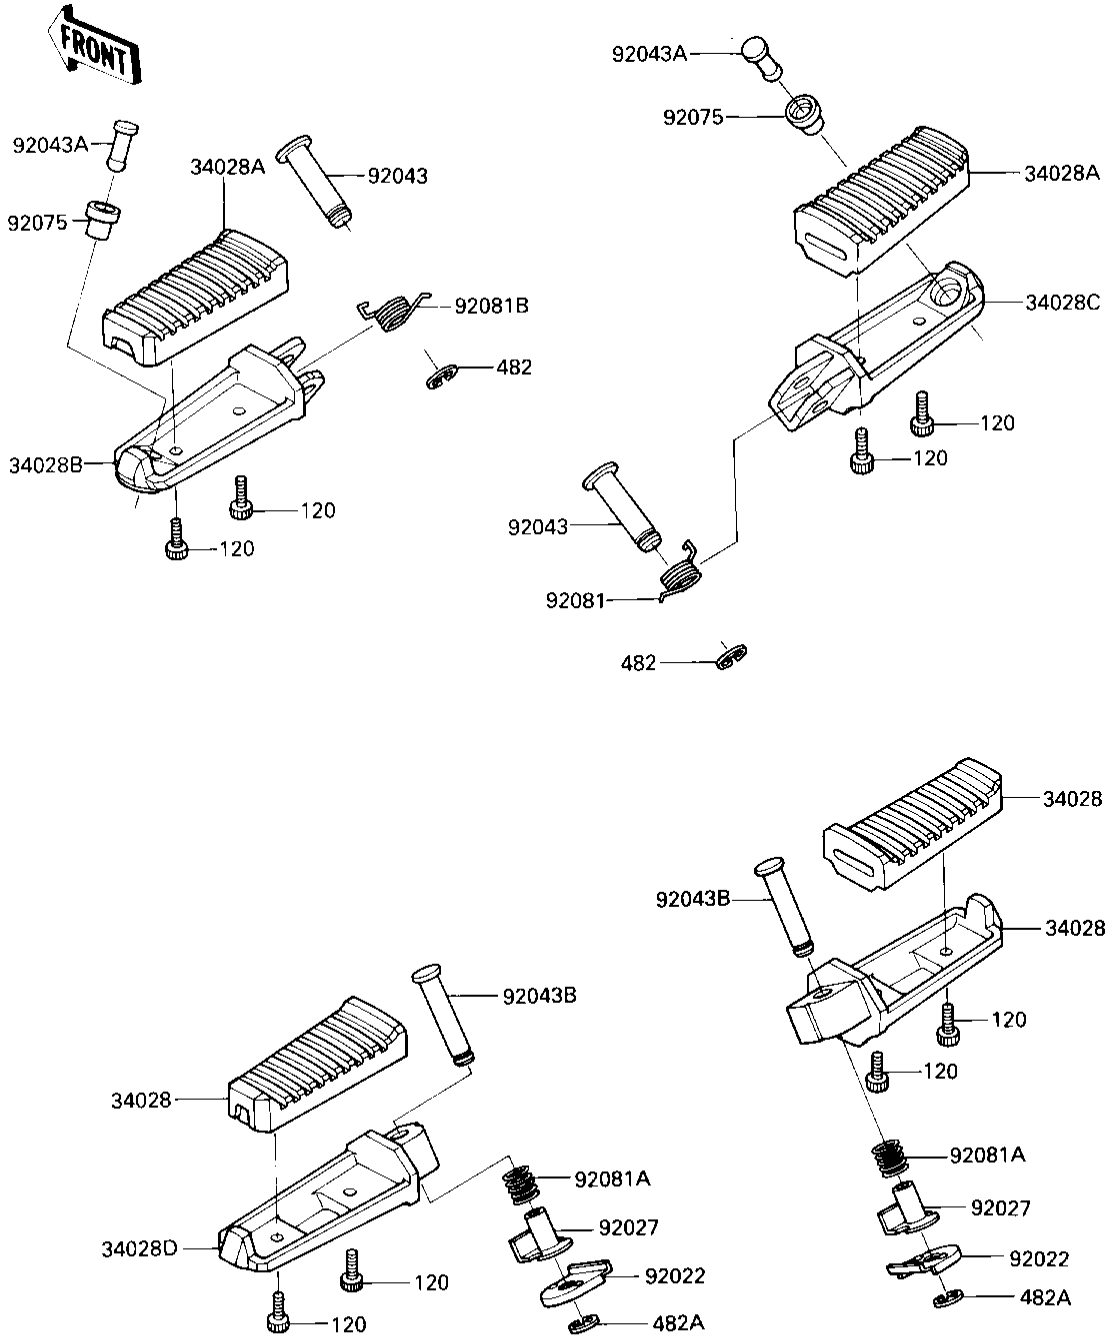

## 1987 NINJA® 600R PARTS DIAGRAM

### FOOTRESTS

F2160-0138

Re  
No

## 1987 NINJA® 600R PARTS LIST

### FOOTRESTS

ITEM NAME	PART NUMBER	QUANTITY
STEP,RR,RUBBER (Ref # 34028)	34028-1060	1
STEP,FR,RUBBER (Ref # 34028A)	34028-1118	1
STEP,FR,LH (Ref # 34028B)	34028-1119	1
STEP,FR,RH (Ref # 34028C)	34028-1120	1
STEP,RR,LH (Ref # 34028D)	34028-1121	1
STEP,RR,RH (Ref # 34028E)	34028-1122	1
WASHER,STEP,RR (Ref # 92022)	92022-1507	1
COLLAR,STEP (Ref # 92027)	92027-1732	1
PIN,12X42.5 (Ref # 92043)	92043-1145	1
PIN,BANK SENSOR (Ref # 92043A)	92043-1219	1
PIN,6X38.5 (Ref # 92043B)	92043-1238	1
DAMPER,BANK SENSOR (Ref # 92075)	92075-1597	1
SPRING,STEP RETURN,RH (Ref # 92081)	92144-1568	1
SPRING,STEP,RR (Ref # 92081A)	92081-1612	1
SPRING,STEP RETURN,LH (Ref # 92081B)	92144-1567	1
BOLT-SOCKET (Ref # 120)	120Z0514	1
RING, SNAP (Ref # 482)	482L0100	1
CIRCLIP-TYPE-E,5MM (Ref # 482A)	482L5000	1