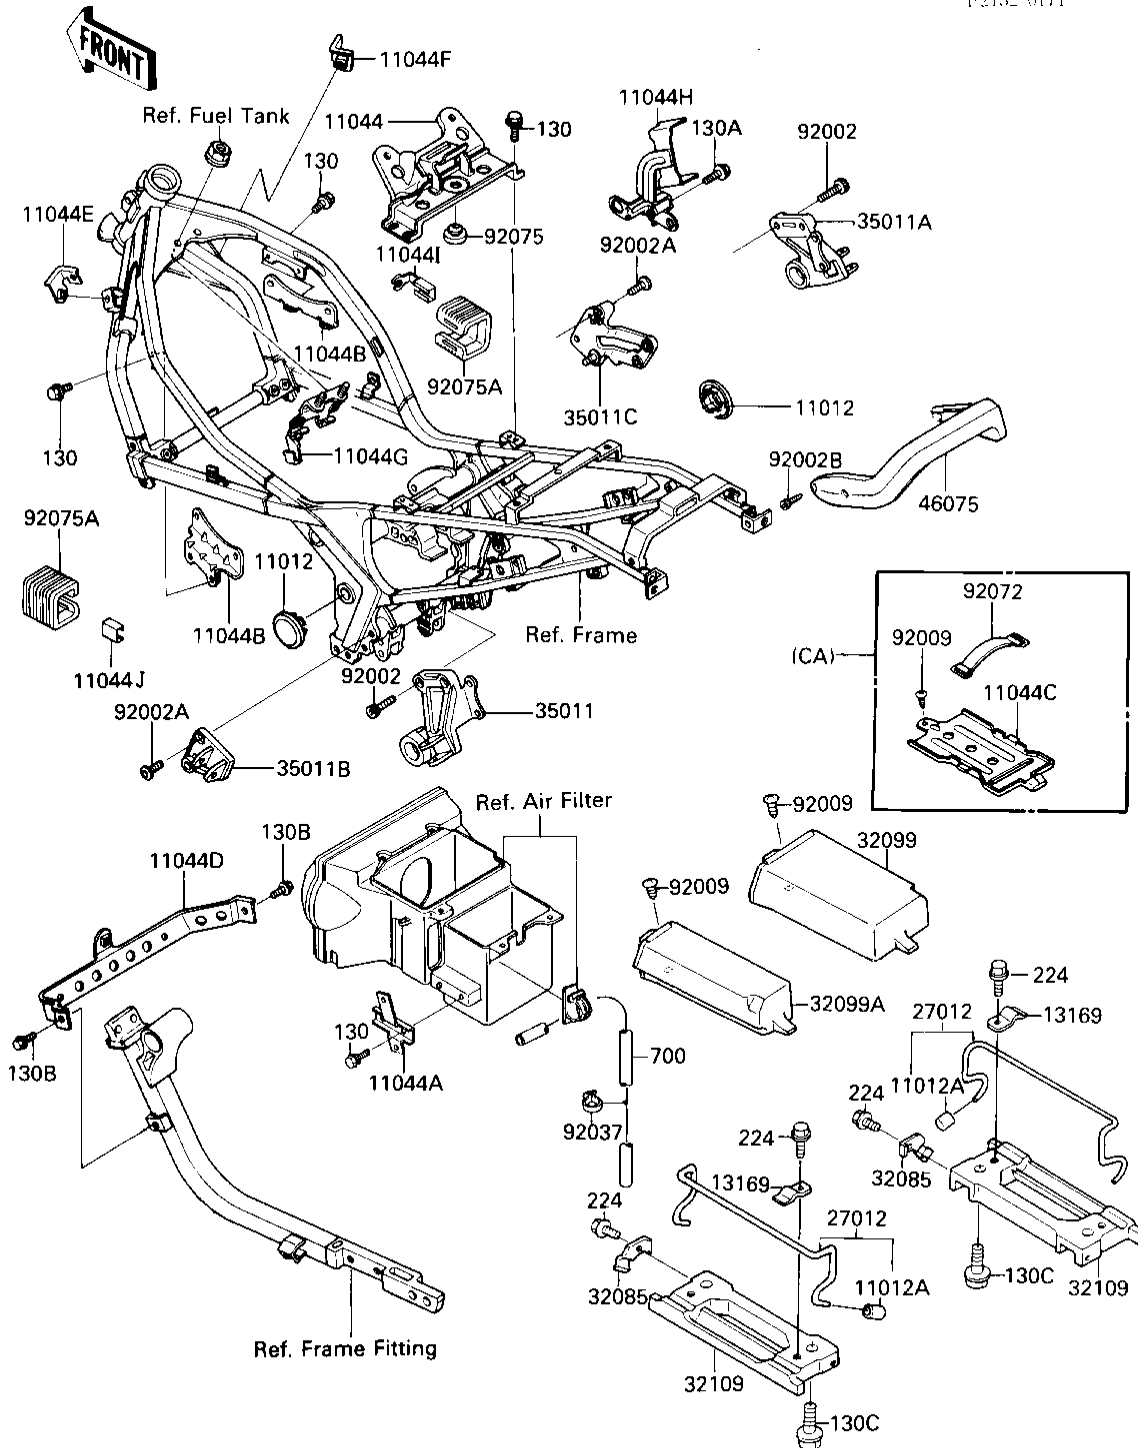

1987 NINJA® 600R PARTS DIAGRAM

BATTERY CASE/TOOL CASE

F2132 0171

1987 NINJA® 600R PARTS LIST

BATTERY CASE/TOOL CASE

ITEM NAME	PART NUMBER	QUANTITY
CAP,SWING ARM BRACKET (Ref # 11012)	11012-1629	1
CAP,BUNGEE CORD HOOK (Ref # 11012A)	11012-1589	1
BRACKET,BATTERY (Ref # 11044)	11044-1101	1
BRACKET,REGULATOR (Ref # 11044A)	11044-1126	1
BRACKET,IGNITION COIL (Ref # 11044B)	11044-1128	1
BRACKET,CANISTER (Ref # 11044C)	11044-1133	1
BRACKET,OIL COOLER (Ref # 11044D)	11044-1157	1
BRACKET,RADIATOR,LH (Ref # 11044E)	11044-1207	1
BRACKET,RADIATOR,RH (Ref # 11044F)	11044-1208	1
BRACKET,RELAY (Ref # 11044G)	11044-5001	1
BRACKET,IGNITER (Ref # 11044H)	11044-1470	1
BRACKET,DAMPER CLAMP, (Ref # 11044I)	11044-1522	1
BRACKET,DAMPER CLAMP, (Ref # 11044J)	11044-1523	1
PLATE,GRIP (Ref # 13169)	13169-1760	1
HOOK,GRIP (Ref # 27012)	27012-1311	1
STOPPER,HOOK (Ref # 32085)	32085-1187	1
CASE (Ref # 32099)	32099-1074	1
CASE,TOOL (Ref # 32099A)	32099-1075	1
GRIP-FRAME (Ref # 32109)	32109-1108	1
STAY,MUFFLER,LH (Ref # 35011)	35011-1242	1
STAY,MUFFLER,RH (Ref # 35011A)	35011-1243	1
STAY,STEP HOLDER,FR,L (Ref # 35011B)	35011-1244	1
STAY,STEP HOLDER,FR,R (Ref # 35011C)	35011-1245	1
GRIP,GRABRAIL (Ref # 46075)	46075-1058	1
BOLT,SOCKET,8X25 (Ref # 92002)	92002-1442	1
BOLT,SOCKET,8X20 (Ref # 92002A)	92002-1493	1
BOLT,SOCKET,6X24 (Ref # 92002B)	92002-1511	1
SCREW,TAPPING,6MM (Ref # 92009)	92009-1261	1
CLAMP (Ref # 92037)	92037-1163	1

1987 NINJA® 600R PARTS LIST

BATTERY CASE/TOOL CASE

ITEM NAME	PART NUMBER	QUANTITY
BAND BATTERY (Ref # 92072)	92072-006	1
DAMPER,STAND STOPPER (Ref # 92075)	92075-1045	1
DAMPER,FOOT GUARD (Ref # 92075A)	92075-1786	1
BOLT-FLANGED,6X12 (Ref # 130)	130C0612	1
BOLT-FLANGED,6X20 (Ref # 130A)	130C0620	1
BOLT-FLANGED (Ref # 130B)	130D0816	1
BOLT,FLANGED,8X20 (Ref # 130C)	130G0820	1
SCREW-PAN-WP-CROS (Ref # 224)	224C0508	1
UNAVAILABLE IN PRICE BOOK (Ref # 700)		1