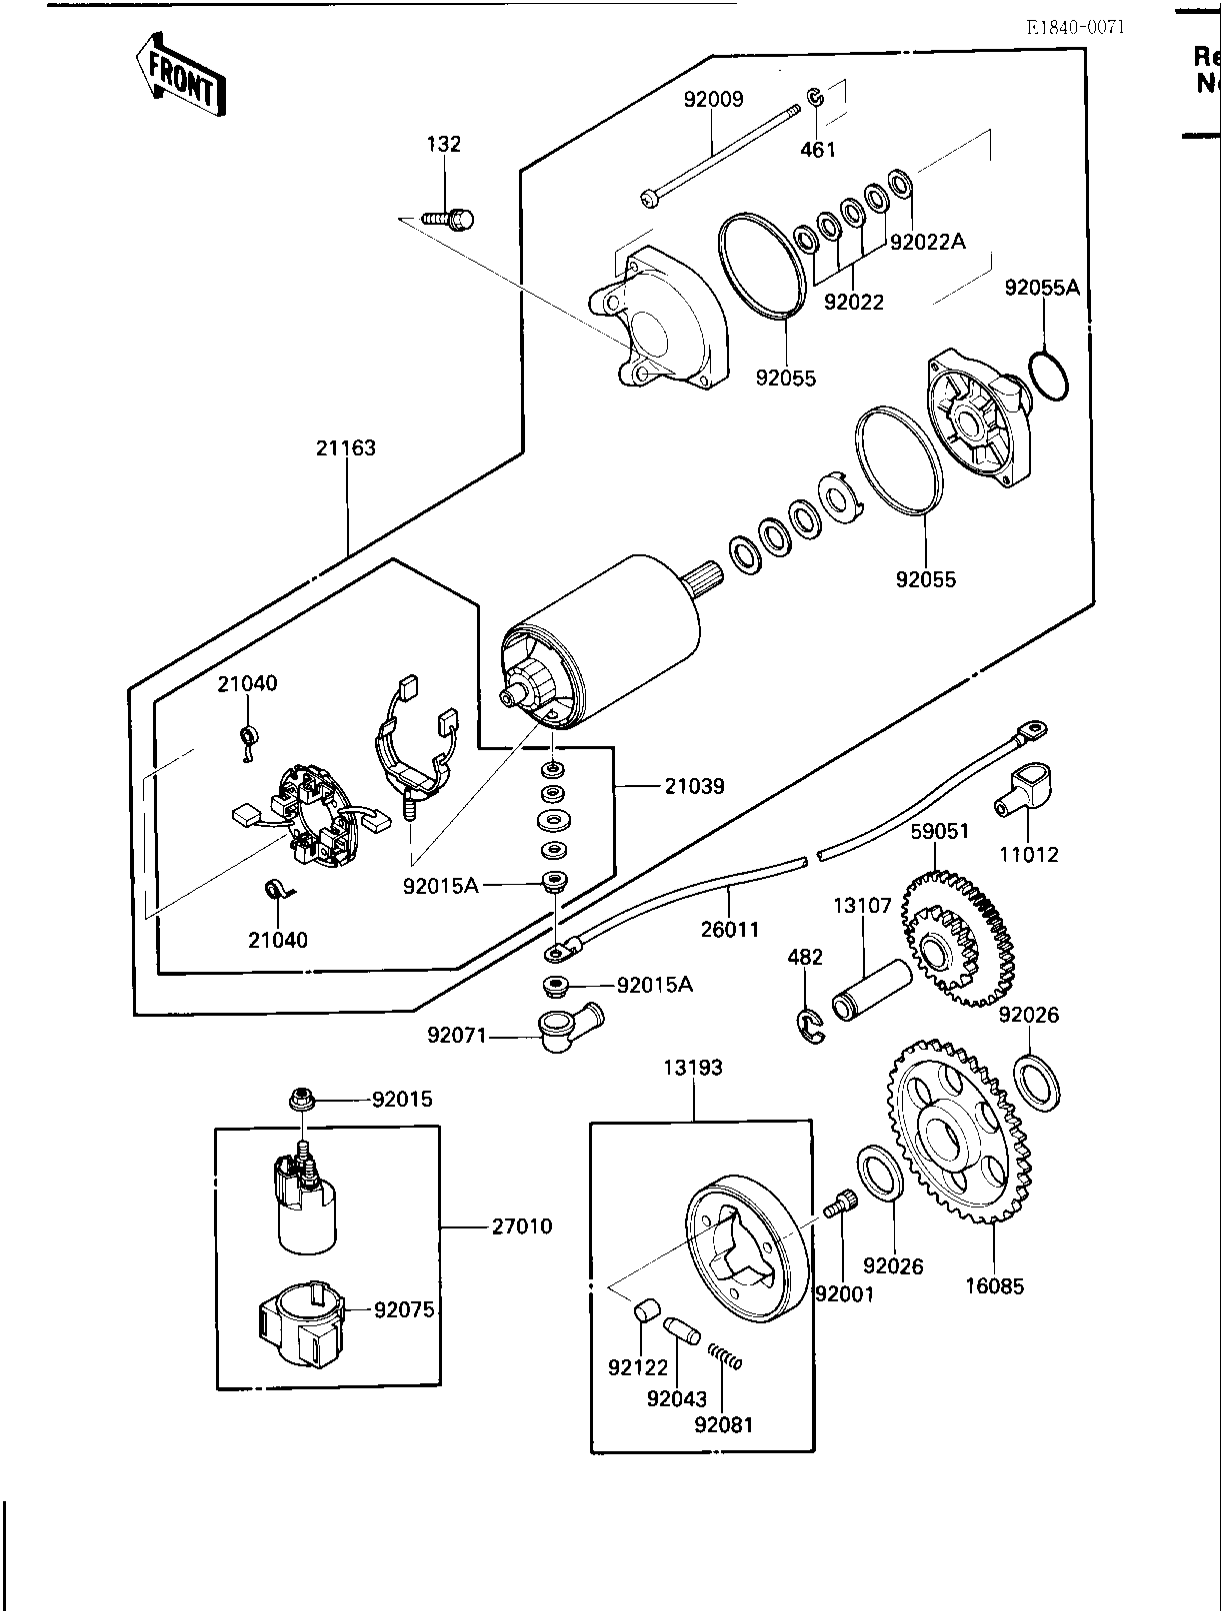

1987 NINJA® 600R PARTS DIAGRAM

STARTER MOTOR/STARTER CLUTCH

1987 NINJA® 600R PARTS LIST

STARTER MOTOR/STARTER CLUTCH

ITEM NAME	PART NUMBER	QUANTITY
CAP,TERMINAL (Ref # 11012)	11012-1354	1
SHAFT,IDLE GEAR (Ref # 13107)	13107-1144	1
CLUTCH ASSY,ONEWAY (Ref # 13193)	13193-1002	1
GEAR,ONEWAY CLUTCH (Ref # 16085)	16085-1030	1
BRUSH,CARBON (Ref # 21039)	21039-1053	1
SPRING-BRUSH (Ref # 21040)	21040-1003	1
STARTER-ELECTRIC (Ref # 21163)	21163-1072	1
WIRE-LEAD,STARTER MTR (Ref # 26011)	26011-1251	1
SWITCH,MAGNETIC (Ref # 27010)	27010-1235	1
GEAR-SPUR,IDLE (Ref # 59051)	59051-1138	1
BOLT,SOCKET,8X10 (Ref # 92001)	92001-1424	1
SCREW (Ref # 92009)	92009-1397	1
NUT-6MM (Ref # 92015)	92015-1078	1
NUT,6MM (Ref # 92015A)	92015-1476	1
WASHER,THRUST,0.2T (Ref # 92022)	21025-011	1
WASHER,THRUST,0.8T (Ref # 92022A)	92022-1132	1
SPACER,25X36X3.2 (Ref # 92026)	92026-1025	1
PIN (Ref # 92043)	92043-132	1
"O" RING,STARTER MOTR (Ref # 92055)	92055-1086	1
RING-O (Ref # 92055A)	92055-1276	1
GROMMET,CORD (Ref # 92071)	21017-017	1
DAMPER MAG SWITCH SHK (Ref # 92075)	21064-002	1
SPRING,COIL (Ref # 92081)	92081-159	1
ROLLER (Ref # 92122)	92122-006	1
BOLT-FLANGED-SMALL (Ref # 132)	132J0625	1
WASHER-SPRING,5MM,BLA (Ref # 461)	461K0500	1
CIRCLIP-TYPE-E (Ref # 482)	482J0300	1