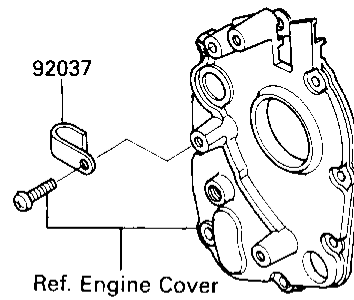

1987 NINJA® 600R PARTS DIAGRAM

GENERATOR/REGULATOR

E1810-0137

1987 NINJA® 600R PARTS LIST

GENERATOR/REGULATOR

ITEM NAME	PART NUMBER	QUANTITY
STATOR (Ref # 21003)	21003-1124	1
FLYWHEEL (Ref # 21050)	21050-1111	1
REGULATOR-VOLTAGE (Ref # 21066)	21066-1055	1
BOLT,12X40 (Ref # 92001)	92001-1146	1
BOLT,6X28 (Ref # 92002)	92002-1537	1
CLAMP,WIRING HARNESS (Ref # 92037)	21126-008	1
BOLT,ALLEN,6X28 (Ref # 120)	120P0628	1
BOLT-UPSET-WS (Ref # 180)	180B0620	1