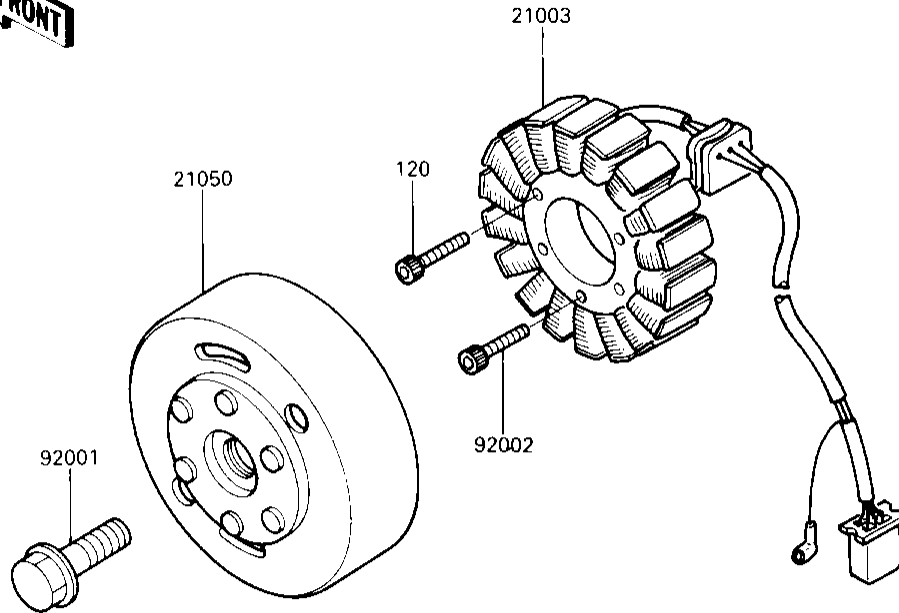

1987 NINJA® 600R PARTS DIAGRAM

GENERATOR/REGULATOR

E1810-0137

1987 NINJA® 600R PARTS LIST

GENERATOR/REGULATOR

ITEM NAME	PART NUMBER	QUANTITY
STATOR (Ref # 21003)	21003-1124	1
FLYWHEEL (Ref # 21050)	21050-1111	1
REGULATOR-VOLTAGE (Ref # 21066)	21066-1055	1
BOLT,12X40 (Ref # 92001)	92001-1146	1
BOLT,6X28 (Ref # 92002)	92002-1537	1
CLAMP,WIRING HARNESS (Ref # 92037)	21126-008	1
BOLT,ALLEN,6X28 (Ref # 120)	120P0628	1
BOLT-UPSET-WS (Ref # 180)	180B0620	1