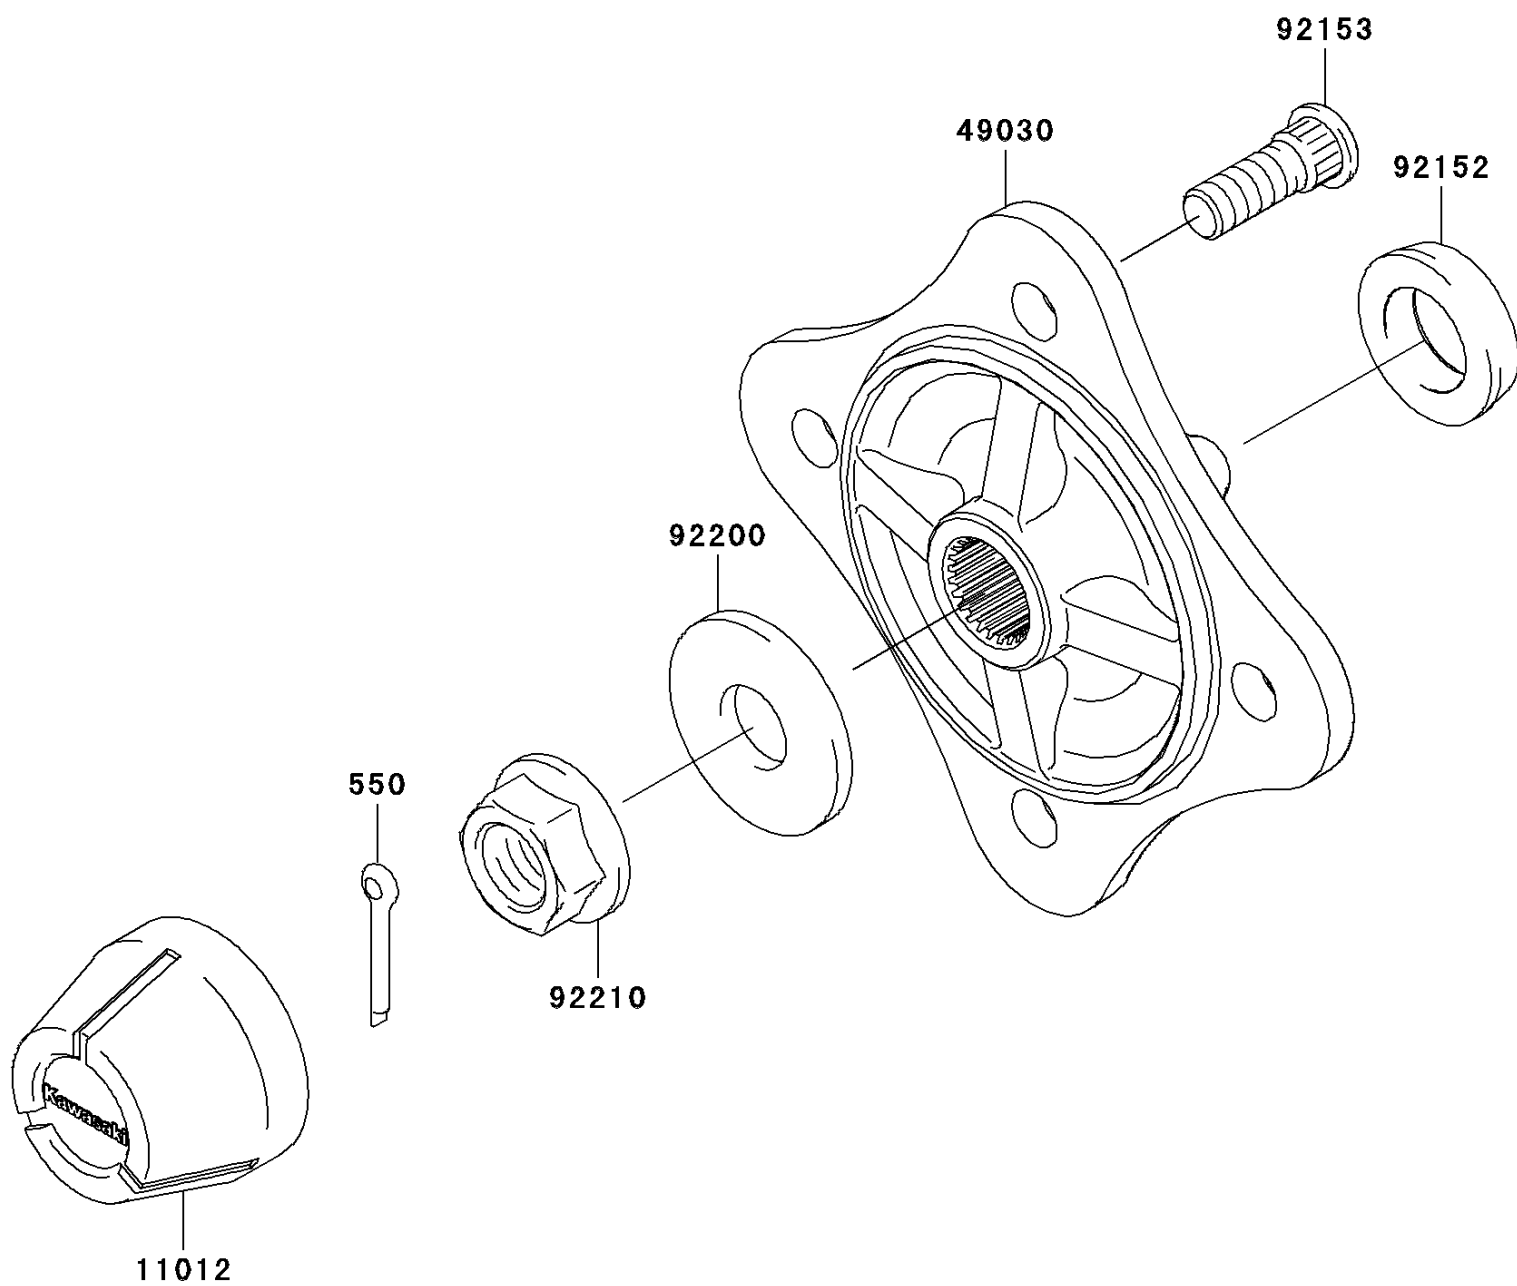

2008 Teryx® 750 4x4 NRA Outdoors™ PARTS DIAGRAM

Rear Hubs/Brakes

F2240

2008 Teryx® 750 4x4 NRA Outdoors™ PARTS LIST

Rear Hubs/Brakes

ITEM NAME	PART NUMBER	QUANTITY
PIN-COTTER,4.0X30 (Ref # 550)	550AA4030	1
CAP,WHEEL (Ref # 11012)	11012-1969	1
HUB,RR (Ref # 49030)	49030-0025	1
COLLAR (Ref # 92152)	92152-0631	1
BOLT,12MM (Ref # 92153)	92153-1915	1
WASHER,20.3X52X4.5 (Ref # 92200)	92200-0130	1
NUT,FLANGED,20MM (Ref # 92210)	92210-2093	1