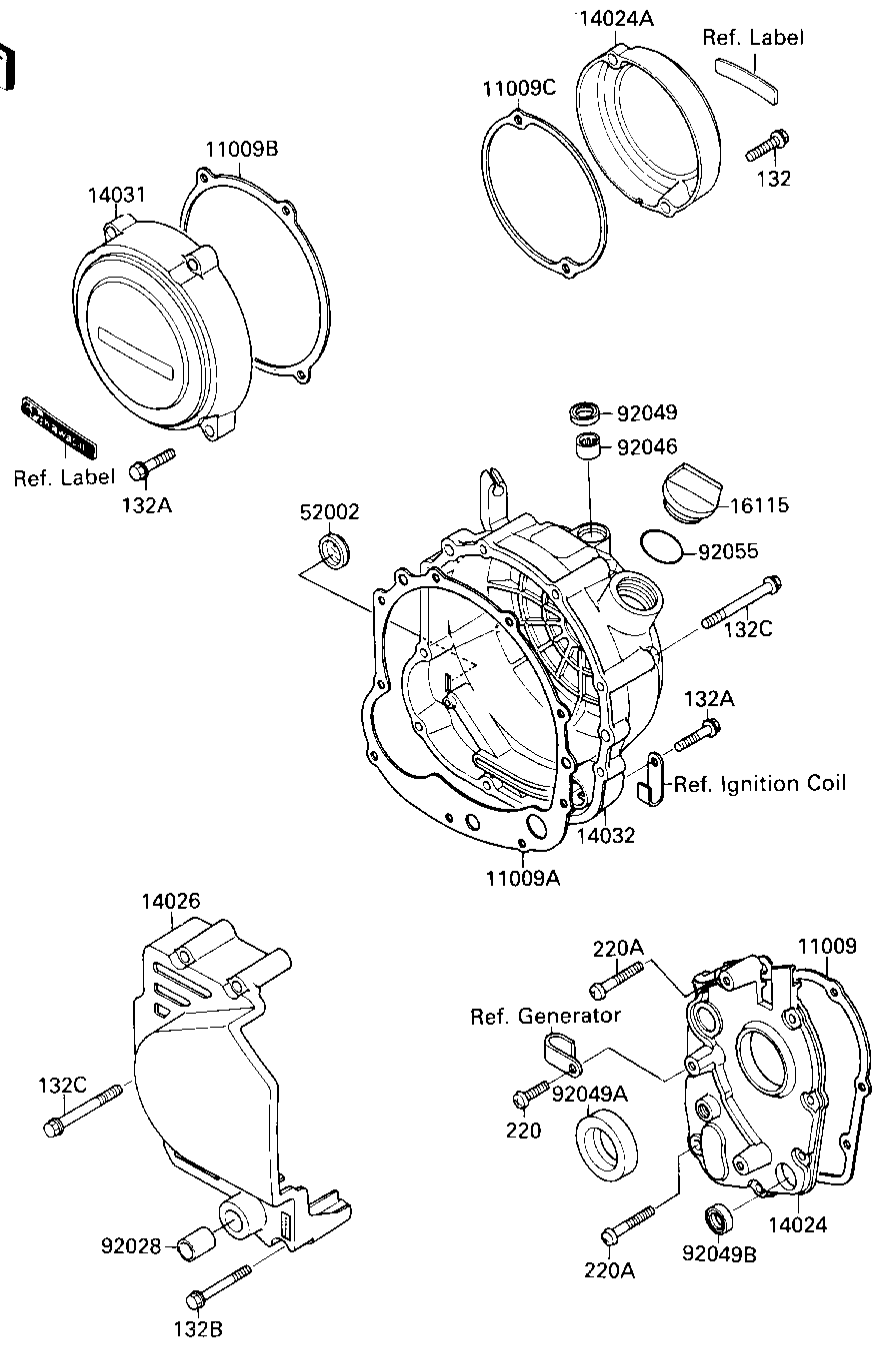

1987 NINJA® 600R PARTS DIAGRAM

ENGINE COVERS

E1431-0200

Re
No

1987 NINJA® 600R PARTS LIST

ENGINE COVERS

ITEM NAME	PART NUMBER	QUANTITY
GASKET,TRANSMISSION C (Ref # 11009)	11060-1056	1
GASKET,CLUTCH COVER (Ref # 11009A)	11060-1148	1
GASKET,GENERATOR COVE (Ref # 11009B)	11060-1150	1
GASKET,PULSING COIL (Ref # 11009C)	11060-1151	1
COVER,MISSION (Ref # 14024)	14025-1700	1
COVER,PULSING COIL (Ref # 14024A)	14025-1709	1
COVER-CHAIN (Ref # 14026)	14026-1134	1
COVER-GENERATOR (Ref # 14031)	14031-1178	1
COVER-CLUTCH (Ref # 14032)	14032-1257	1
CAP-OIL FILLER (Ref # 16115)	16115-1009	1
GAUGE,OIL LEVEL (Ref # 52005)	52005-1009	1
BUSHING,13X15X20 (Ref # 92028)	92028-1251	1
BEARING,NEEDLE,HK1210 (Ref # 92046)	92046-1010	1
SEAL-OIL (Ref # 92049)	92049-1271	1
OIL SEAL SC325210 (Ref # 92049A)	92050-024	1
OIL SEAL,TB13225.5 (Ref # 92049B)	92051-005	1
"O" RING,31MM (Ref # 92055)	92055-049	1
BOLT-FLANGED-SMALL (Ref # 132)	132J0625	1
BOLT-FLANGED-SMALL (Ref # 132A)	132J0630	1
BOLT-FLANGED-SMALL (Ref # 132B)	132J0650	1
BOLT-FLANGED-SMALL (Ref # 132C)	132J0660	1
SCREW PAN HEAD 6X20 (Ref # 220)	220B0620	1
SCREW PAN HEAD 6X40 (Ref # 220A)	220B0640	1