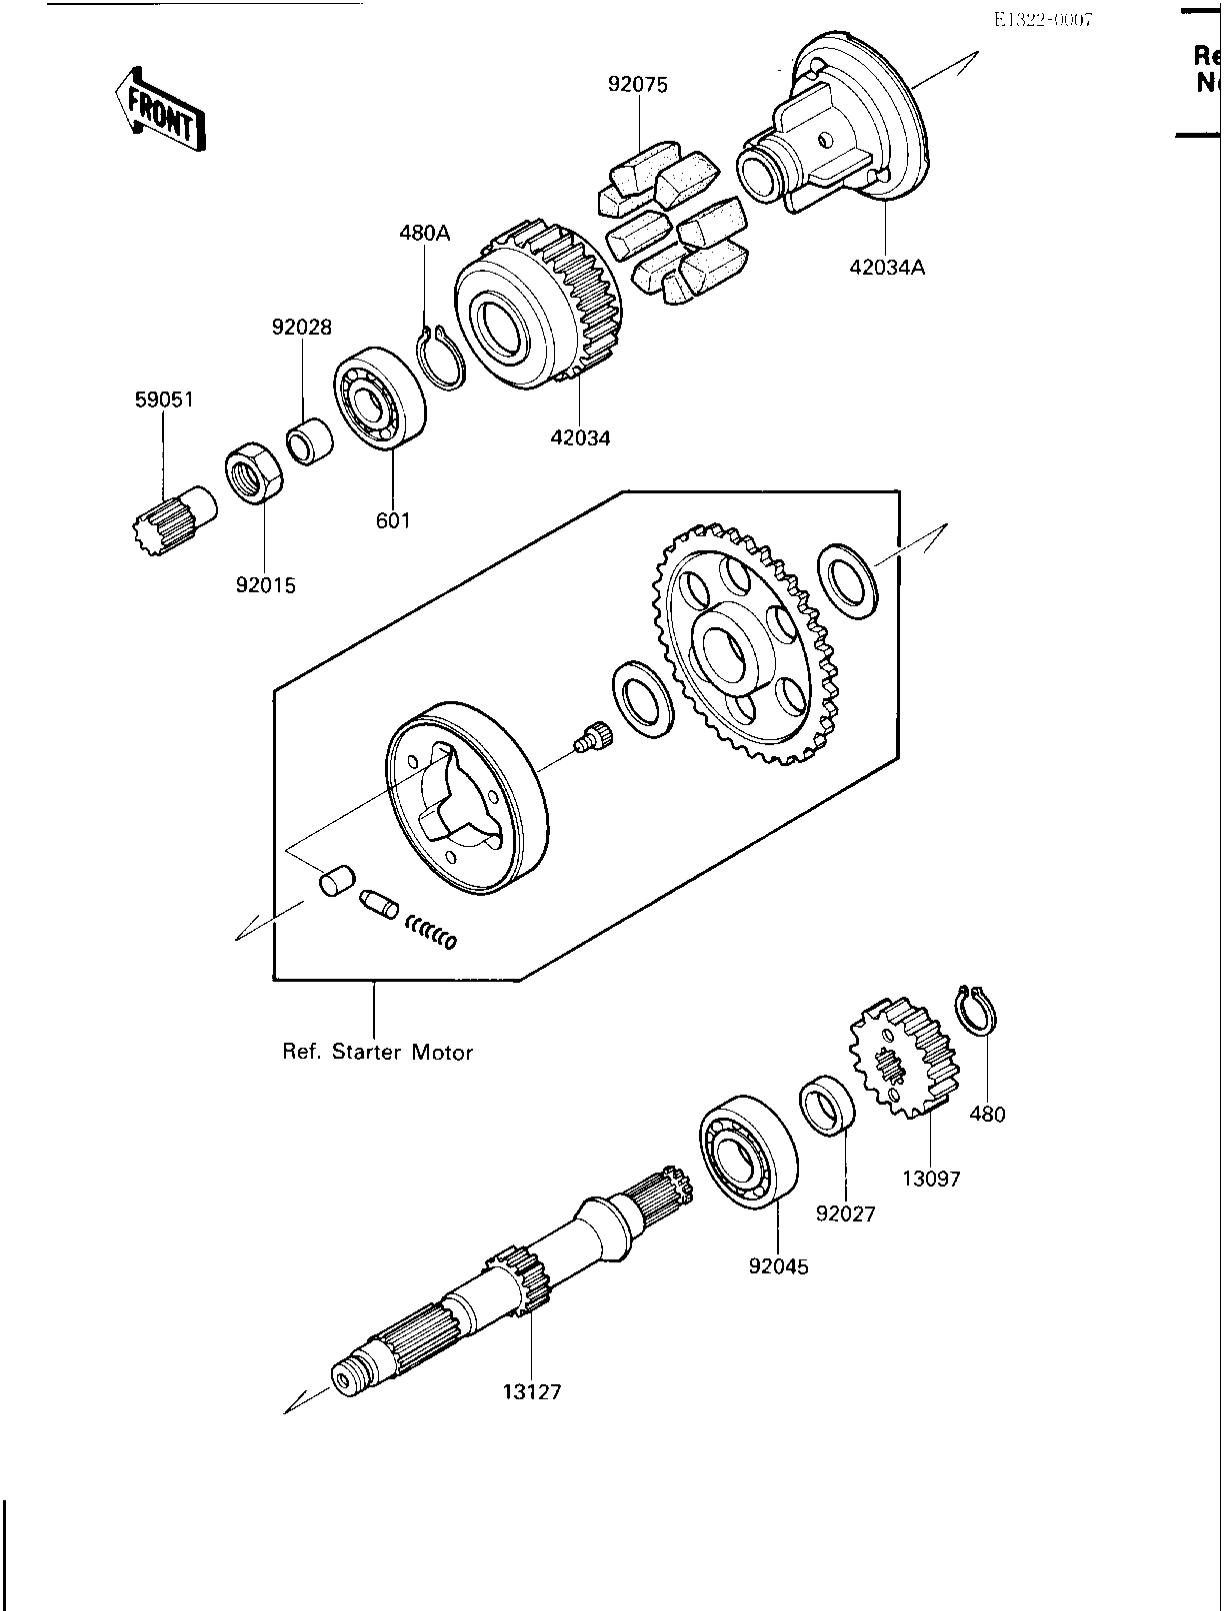

## 1987 NINJA® 600R PARTS DIAGRAM

### SECONDARY SHAFT

### SECONDARY SHAFT

ITEM NAME	PART NUMBER	QUANTITY
GEAR-PRIMARY SPUR,28T (Ref # 13097)	13097-1141	1
SHAFT-TRANSMISSION IN (Ref # 13127)	13127-1123	1
COUPLING,OUTER (Ref # 42034)	42034-1004	1
COUPLING,INNER (Ref # 42034A)	42034-1005	1
GEAR-SPUR,10T (Ref # 59051)	59051-1137	1
NUT 20MM (Ref # 92015)	92016-028	1
COLLAR (Ref # 92027)	92027-1438	1
BUSHING,SECONDARY (Ref # 92028)	92028-1037	1
BEARING,BALL,#63/22X (Ref # 92045)	92045-1017	1
DAMPER RUBBER,COUPLNG (Ref # 92075)	92075-1070	1
CIRCLIP,22MM (Ref # 480)	480J2200	1
CIRCLIP 28MM (Ref # 480A)	480J2800	1
BEARING BALL #6205 (Ref # 601)	601B6205	1