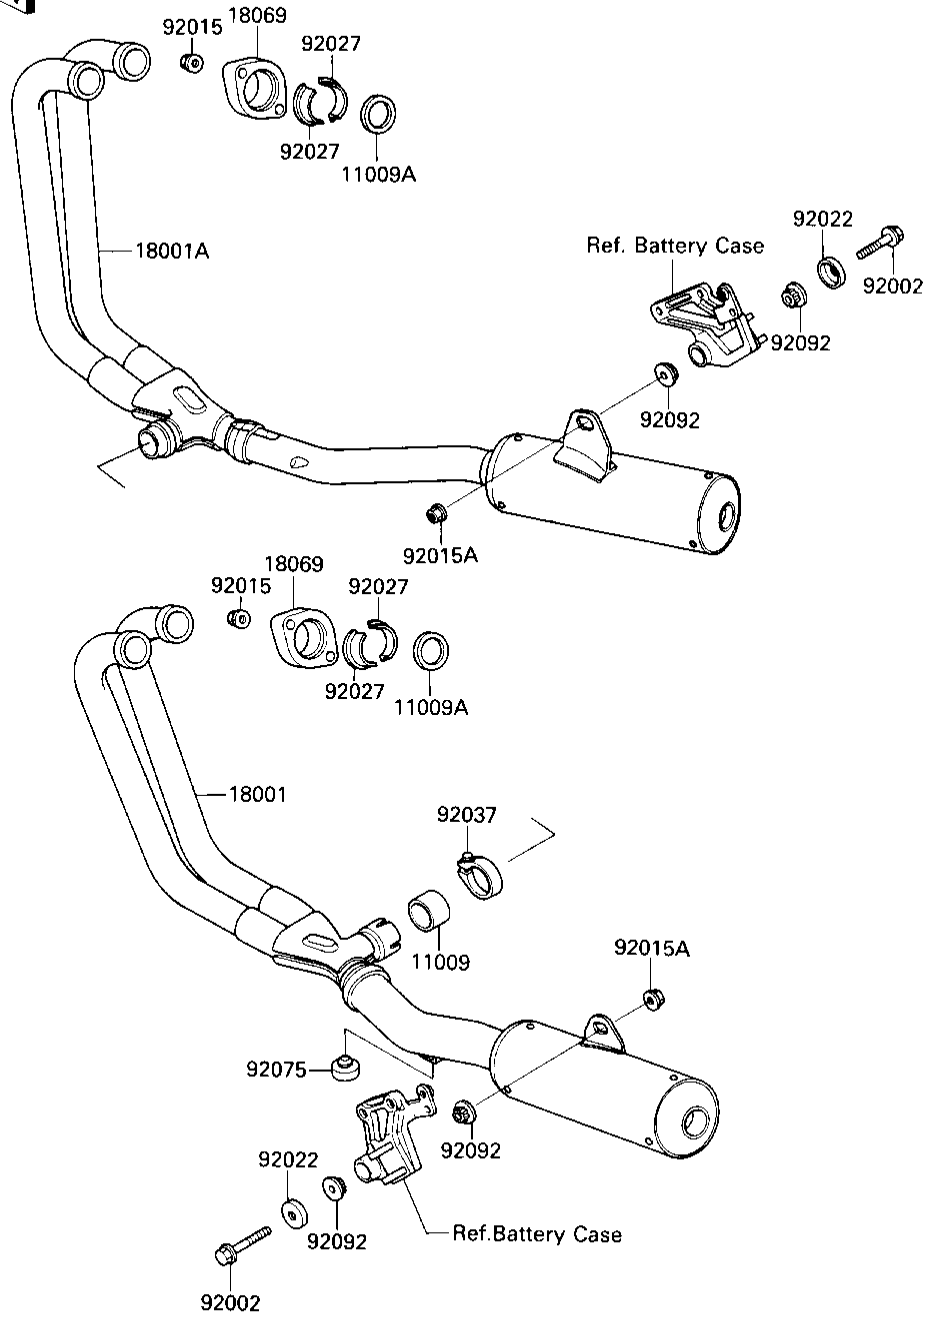

1987 NINJA® 600R PARTS DIAGRAM

MUFFLERS

E1140-0261

1987 NINJA® 600R PARTS LIST

MUFFLERS

ITEM NAME	PART NUMBER	QUANTITY
GASKET,EXHAUST PIPE C (Ref # 11009)	11009-1718	1
GASKET,EXHAUST PIPE H (Ref # 11009A)	11009-1866	1
MUFFLER,LH (Ref # 18001)	18001-1572	1
MUFFLER,RH (Ref # 18001A)	18001-1573	1
HOLDER-EXHAUST PIPE (Ref # 18069)	18069-1025	1
BOLT,10X55 (Ref # 92002)	92002-1127	1
NUT,6MM (Ref # 92015)	92015-1365	1
NUT,FLANGED,10MM (Ref # 92015A)	92015-1387	1
WASHER,PLAIN (Ref # 92022)	92022-289	1
COLLAR (Ref # 92027)	92027-1365	1
CLAMP,CONNECTING PIPE (Ref # 92037)	92037-1221	1
DAMPER RUBB MAIN STAD (Ref # 92075)	92075-015	1
BUSHING-RUBBER (Ref # 92092)	92092-1013	1