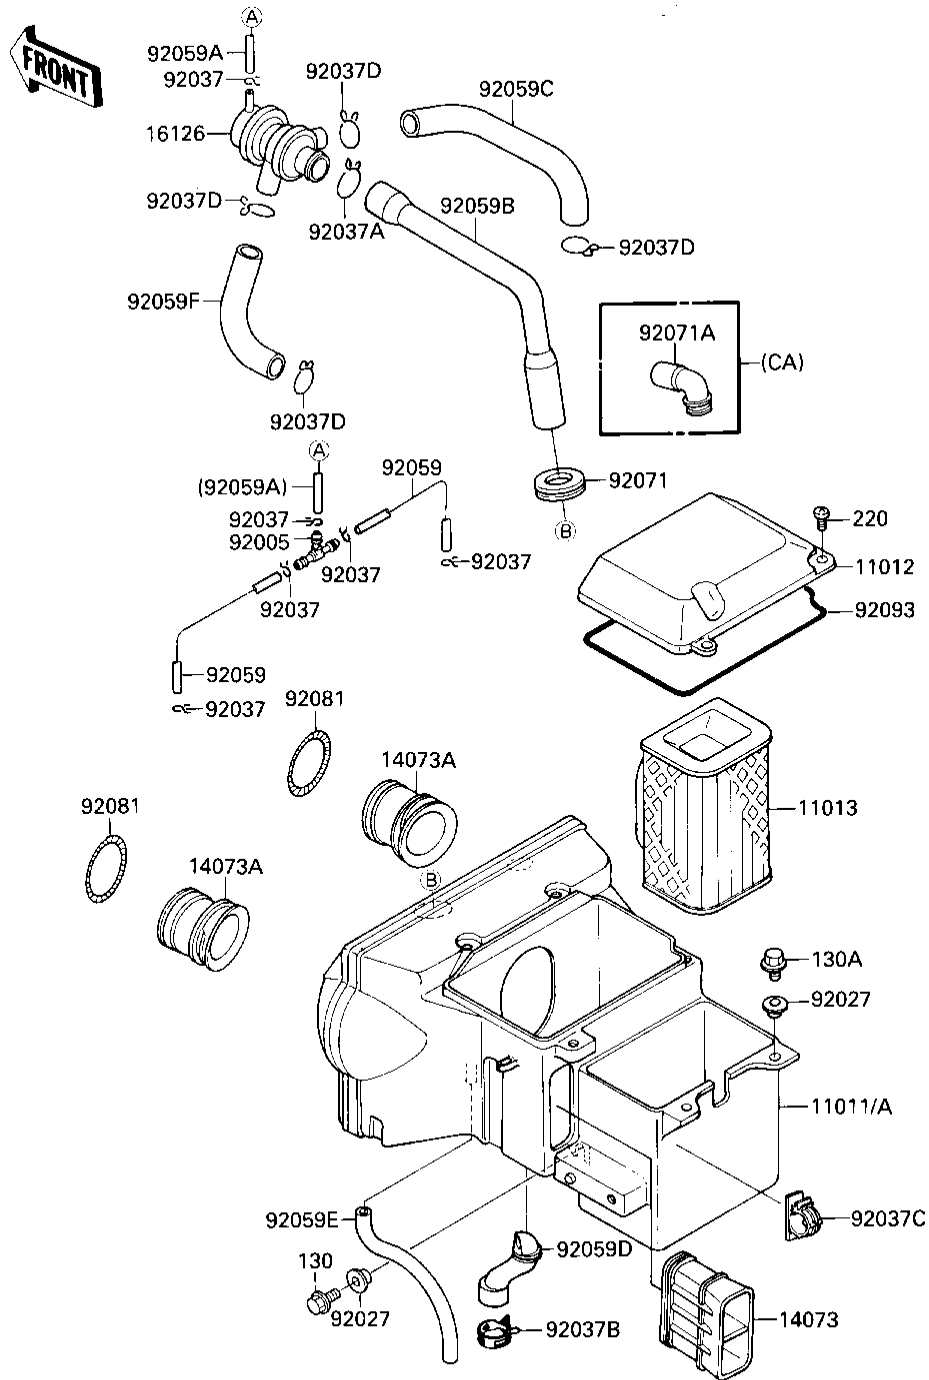

## 1987 NINJA® 600R PARTS DIAGRAM

AIR CLEANER

E1130-0223

Re  
No

## 1987 NINJA® 600R PARTS LIST

### AIR CLEANER

ITEM NAME	PART NUMBER	QUANTITY
CASE-AIR FILTER (Ref # 11011)	11011-1191	1
CASE-AIR FILTER (Ref # 11011A)	11011-1197	1
CAP,AIR FILTER CASE (Ref # 11012)	11012-1437	1
ELEMENT,AIR CLNR (Ref # 11013)	11013-1013	1
DUCT,AIR INTAKE (Ref # 14073)	14073-1210	1
DUCT,CARBURETOR (Ref # 14073A)	14073-1211	1
VALVE,AIR SWITCH (Ref # 16126)	16126-1133	1
FITTING,TUBE (Ref # 92005)	92005-1017	1
COLLAR (Ref # 92027)	92027-122	1
CLAMP-PIPE (Ref # 92037)	92037-072	1
CLAMP (Ref # 92037A)	92037-1076	1
CLAMP (Ref # 92037B)	92037-1730	1
CLAMP (Ref # 92037C)	92037-1793	1
CLAMP,BREATHER TUBE (Ref # 92037D)	92037-213	1
TUBE,VACUUM,LONG (Ref # 92059)	92059-1162	1
TUBE,4X9X290 (Ref # 92059A)	92059-1043	1
TUBE,L=355 (Ref # 92059B)	92059-1448	1
TUBE,RH (Ref # 92059C)	92059-1543	1
TUBE,BREATHER (Ref # 92059D)	92059-1545	1
TUBE (Ref # 92059E)	92059-1600	1
TUBE,AIR (Ref # 92059F)	92059-1624	1
GROMMET,AIR CLEANER (Ref # 92071)	92071-1013	1
GROMMET,AIR FILTER (Ref # 92071A)	92071-1114	1
SPRING,AIR FILTER DUC (Ref # 92081)	92144-1771	1
SEAL,AIR FILTER CASE (Ref # 92093)	92093-1186	1
BOLT (Ref # 130)	130B0614	1
BOLT,FLANGED,6X20 (Ref # 130A)	130B0620	1
SCREW PAN HEAD 6X10 (Ref # 220)	220B0610	1