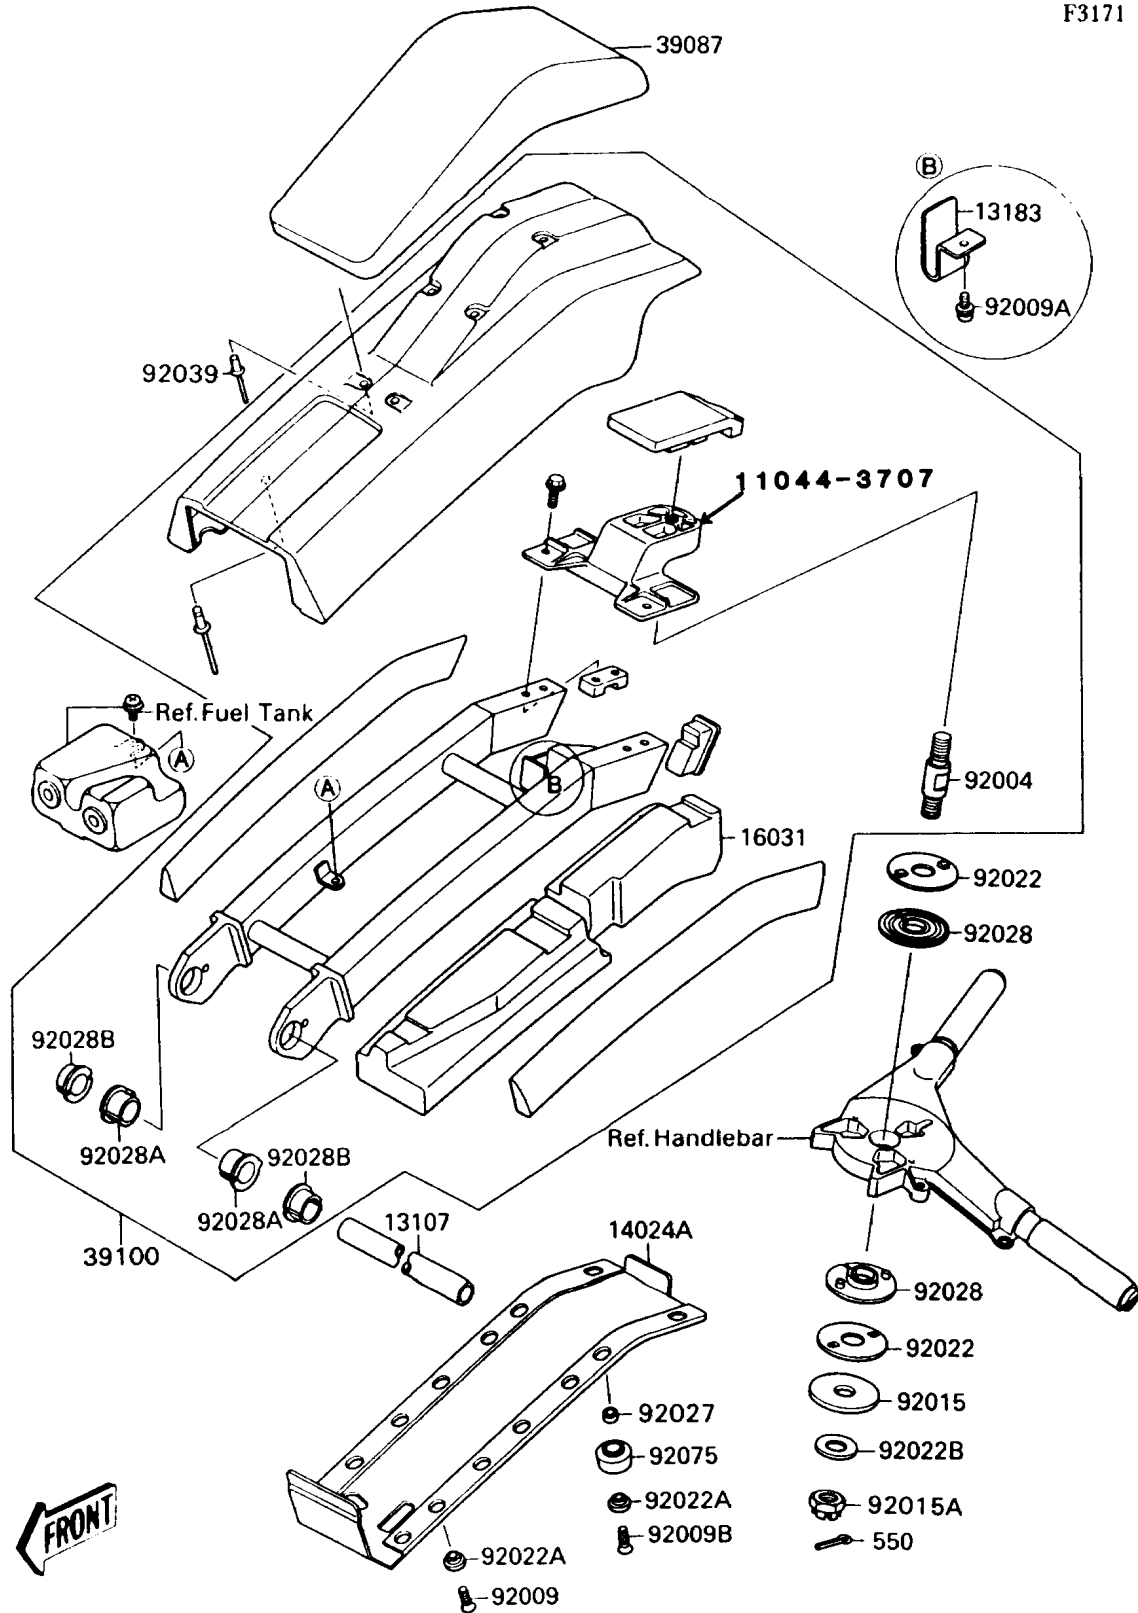

## 1987 JET SKI® 300 SX PARTS DIAGRAM

Handle Pole(JS300-A1)

F3171

## 1987 JET SKI® 300 SX PARTS LIST

Handle Pole(JS300-A1)

ITEM NAME	PART NUMBER	QUANTITY
SHAFT (Ref # 13107)	13107-3703	1
PLATE (Ref # 13183)	13183-3708	1
COVER,HANDLE POLE,LWR (Ref # 14024A)	14024-3704	1
FLOAT (Ref # 16031)	16031-3705	1
PAD-HANDLE (Ref # 39087)	39087-3704	1
POLE-COMP-HANDLE,JET WHITE (Ref # 39100)	39100-3702-8C	1
STUD,16MM (Ref # 92004)	92004-3702	1
SCREW,6X16.9 (Ref # 92009)	92009-3709	1
SCREW,5X10 (Ref # 92009A)	92009-3718	1
SCREW,6X21 (Ref # 92009B)	92009-3725	1
NUT (Ref # 92015)	92015-3714	1
NUT,16MM (Ref # 92015A)	92015-3742	1
WASHER (Ref # 92022)	92022-3716	1
WASHER (Ref # 92022A)	92022-3732	1
WASHER,17X40X2 (Ref # 92022B)	92022-3736	1
COLLAR,7.1X10.5X6 (Ref # 92027)	92027-3702	1
BUSHING (Ref # 92028)	92028-3708	1
BUSHING (Ref # 92028A)	92028-3710	1
BUSHING (Ref # 92028B)	92028-3711	1
RIVET (Ref # 92039)	92039-3712	1
DAMPER (Ref # 92075)	92075-3722	1
PIN-COTTER,4X35 (Ref # 550)	550S4035	1