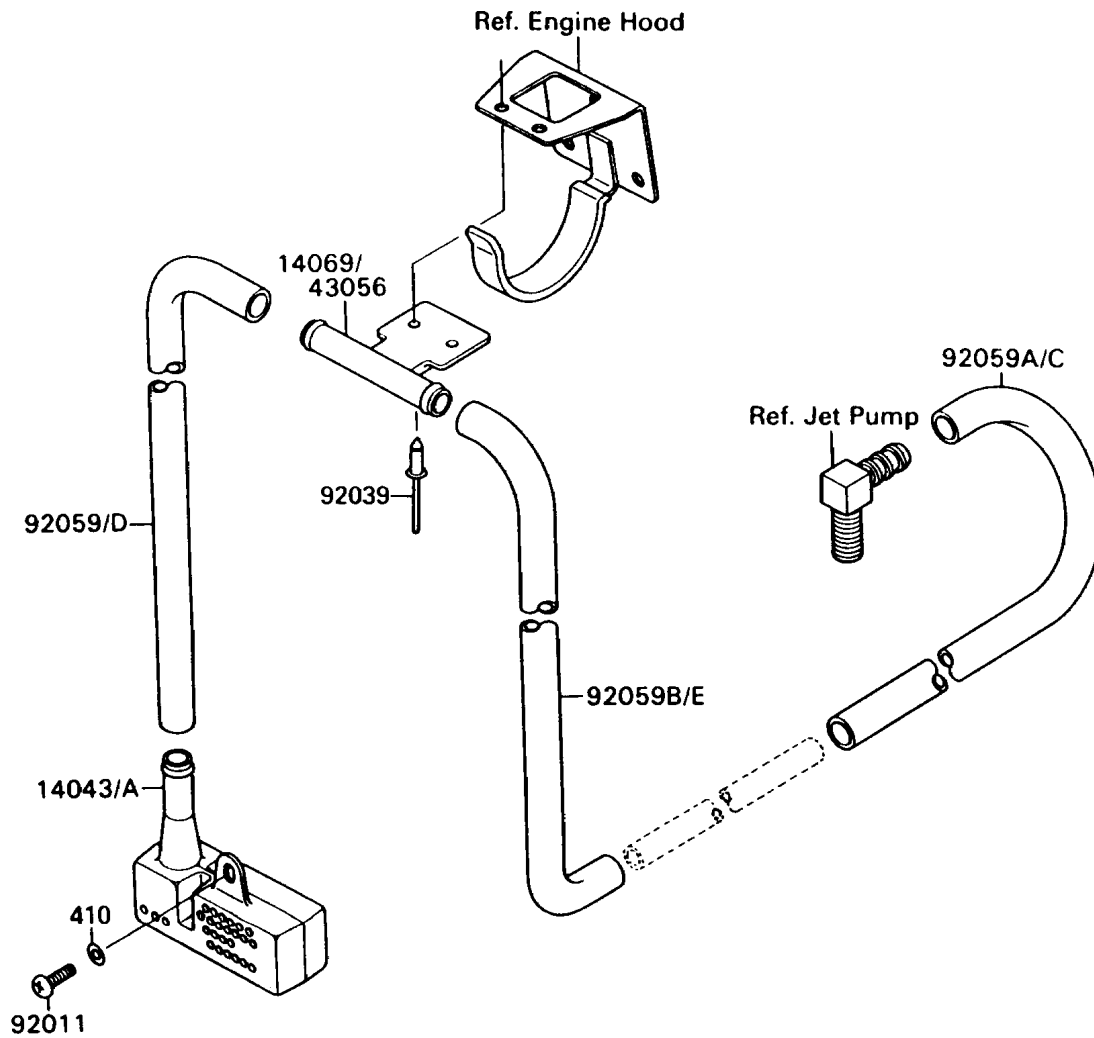

## 1987 JET SKI® 300 SX PARTS DIAGRAM

Bilge System

( F3145 )

## 1987 JET SKI® 300 SX PARTS LIST

Bilge System

ITEM NAME	PART NUMBER	QUANTITY
FILTER (Ref # 14043)	14043-3702	1
BREATHER-BRAKE (Ref # 43056)	43056-501	1
SCREW,TAPPING (Ref # 92011)	92011-561	1
RIVET (Ref # 92039)	92039-3712	1
TUBE,9X16X490 (Ref # 92059)	92059-3785	1
TUBE,9X16X320 (Ref # 92059A)	92059-3792	1
TUBE,9X280 (Ref # 92059E)	92059-535	1
WASHER-PLAIN-SMALL,6MM (Ref # 410)	410S0600	1