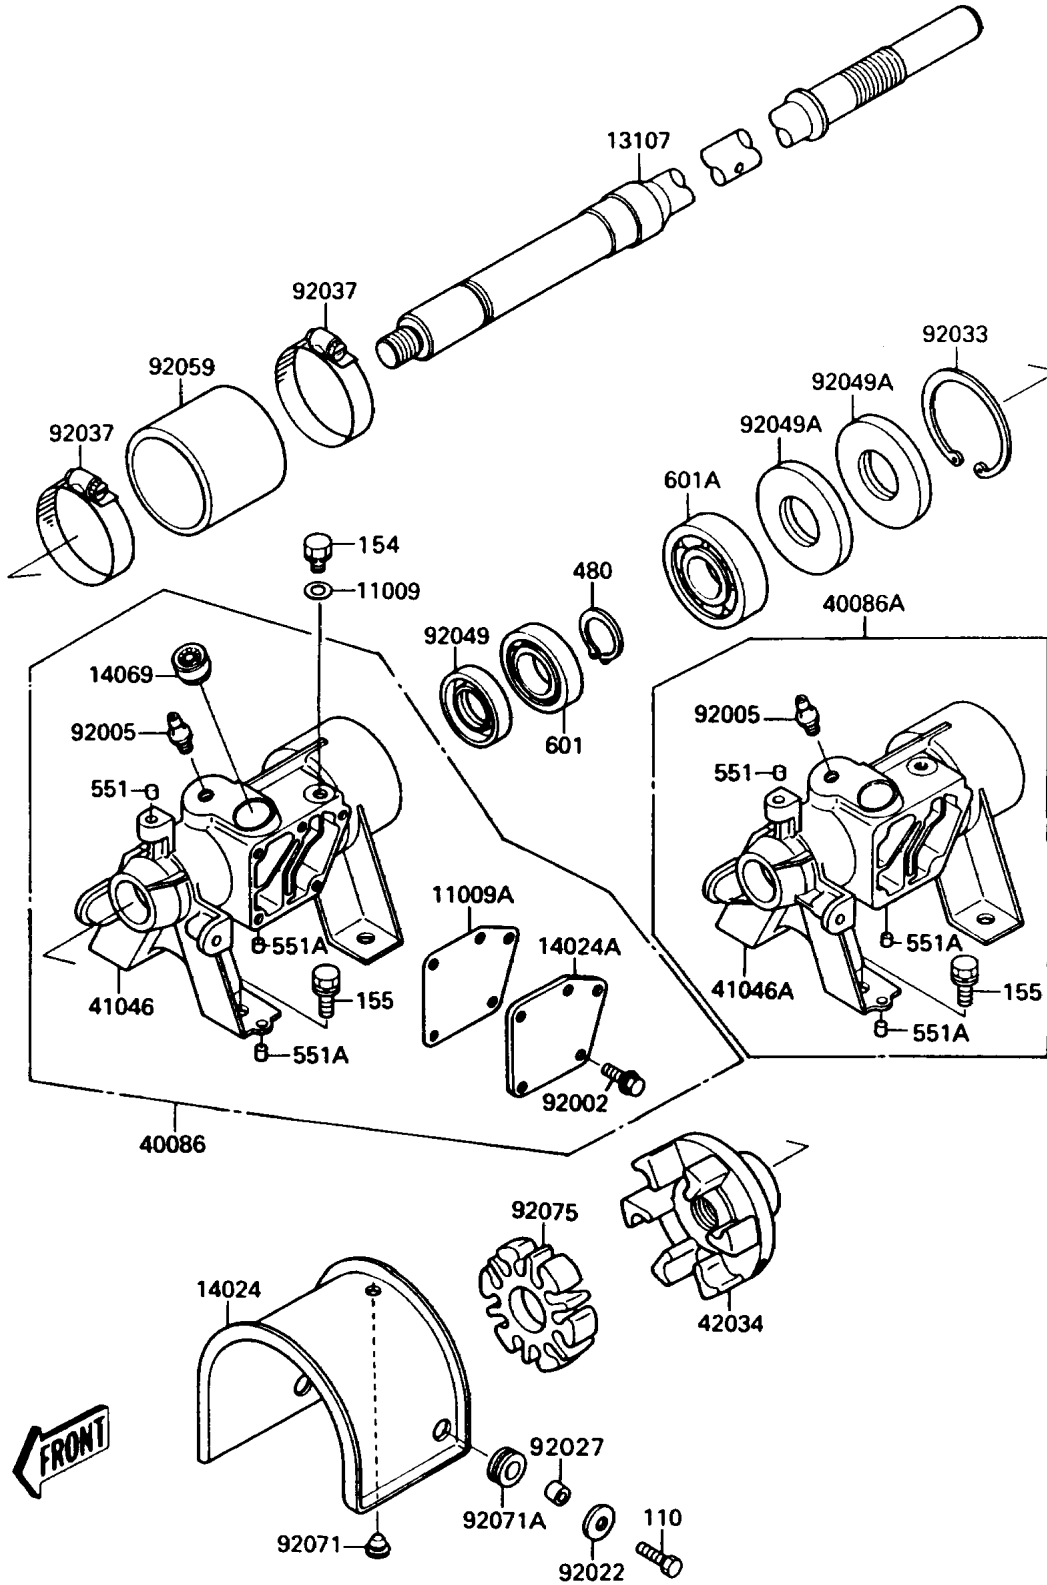

## 1987 JET SKI® 300 SX PARTS DIAGRAM

Drive Shaft(JS300-A1)

E3134-0003

## 1987 JET SKI® 300 SX PARTS LIST

Drive Shaft(JS300-A1)

ITEM NAME	PART NUMBER	QUANTITY
GASKET,8.5X16X1.0 (Ref # 11009)	11009-3715	1
GASKET,HOUSING COVER (Ref # 11009A)	11009-3718	1
SHAFT,DRIVE (Ref # 13107)	13107-3702	1
COVER,COUPLING (Ref # 14024)	14024-3705	1
COVER,HOUSING (Ref # 14024A)	14024-3706	1
BREATHER (Ref # 14069)	14069-3702	1
HOUSING-BEARING (Ref # 41046)	41046-3703	1
HOUSING-BEARING (Ref # 41046A)	41046-3706	1
COUPLING (Ref # 42034)	42034-3705	1
BOLT,6X16 (Ref # 92002)	92002-3728	1
FITTING,GREASE (Ref # 92005)	92005-501	1
WASHER,6.2X20X2 (Ref # 92022)	92022-3714	1
COLLAR,7.1X10.5X6 (Ref # 92027)	92027-3702	1
RING-SNAP (Ref # 92033)	92033-3705	1
CLAMP (Ref # 92037)	92037-3711	1
SEAL-OIL,S25428 (Ref # 92049)	92049-3702	1
SEAL-OIL,S31628 (Ref # 92049A)	92049-3703	1
TUBE,67X73X57 (Ref # 92059)	92059-3727	1
GROMMET,RADIATOR FITTING (Ref # 92071)	92071-1038	1
GROMMET (Ref # 92071A)	92071-3712	1
DAMPER,COUPLING (Ref # 92075)	92075-520	1
BOLT,6X20 (Ref # 110)	110R0620	1
BOLT-WP-SMALL (Ref # 154)	154R0814	1
BOLT-WSP-SMALL,8X20 (Ref # 155)	155R0820	1
CIRCLIP-TYPE-C,25MM (Ref # 480)	480J2500	1
PIN-DOWEL (Ref # 551)	551R0412	1
PIN-DOWEL (Ref # 551A)	551R0612	1
BEARING-BALL,#6005C3 (Ref # 601)	601B6005	1
BEARING-BALL,#6305C3 (Ref # 601A)	601B6305	1