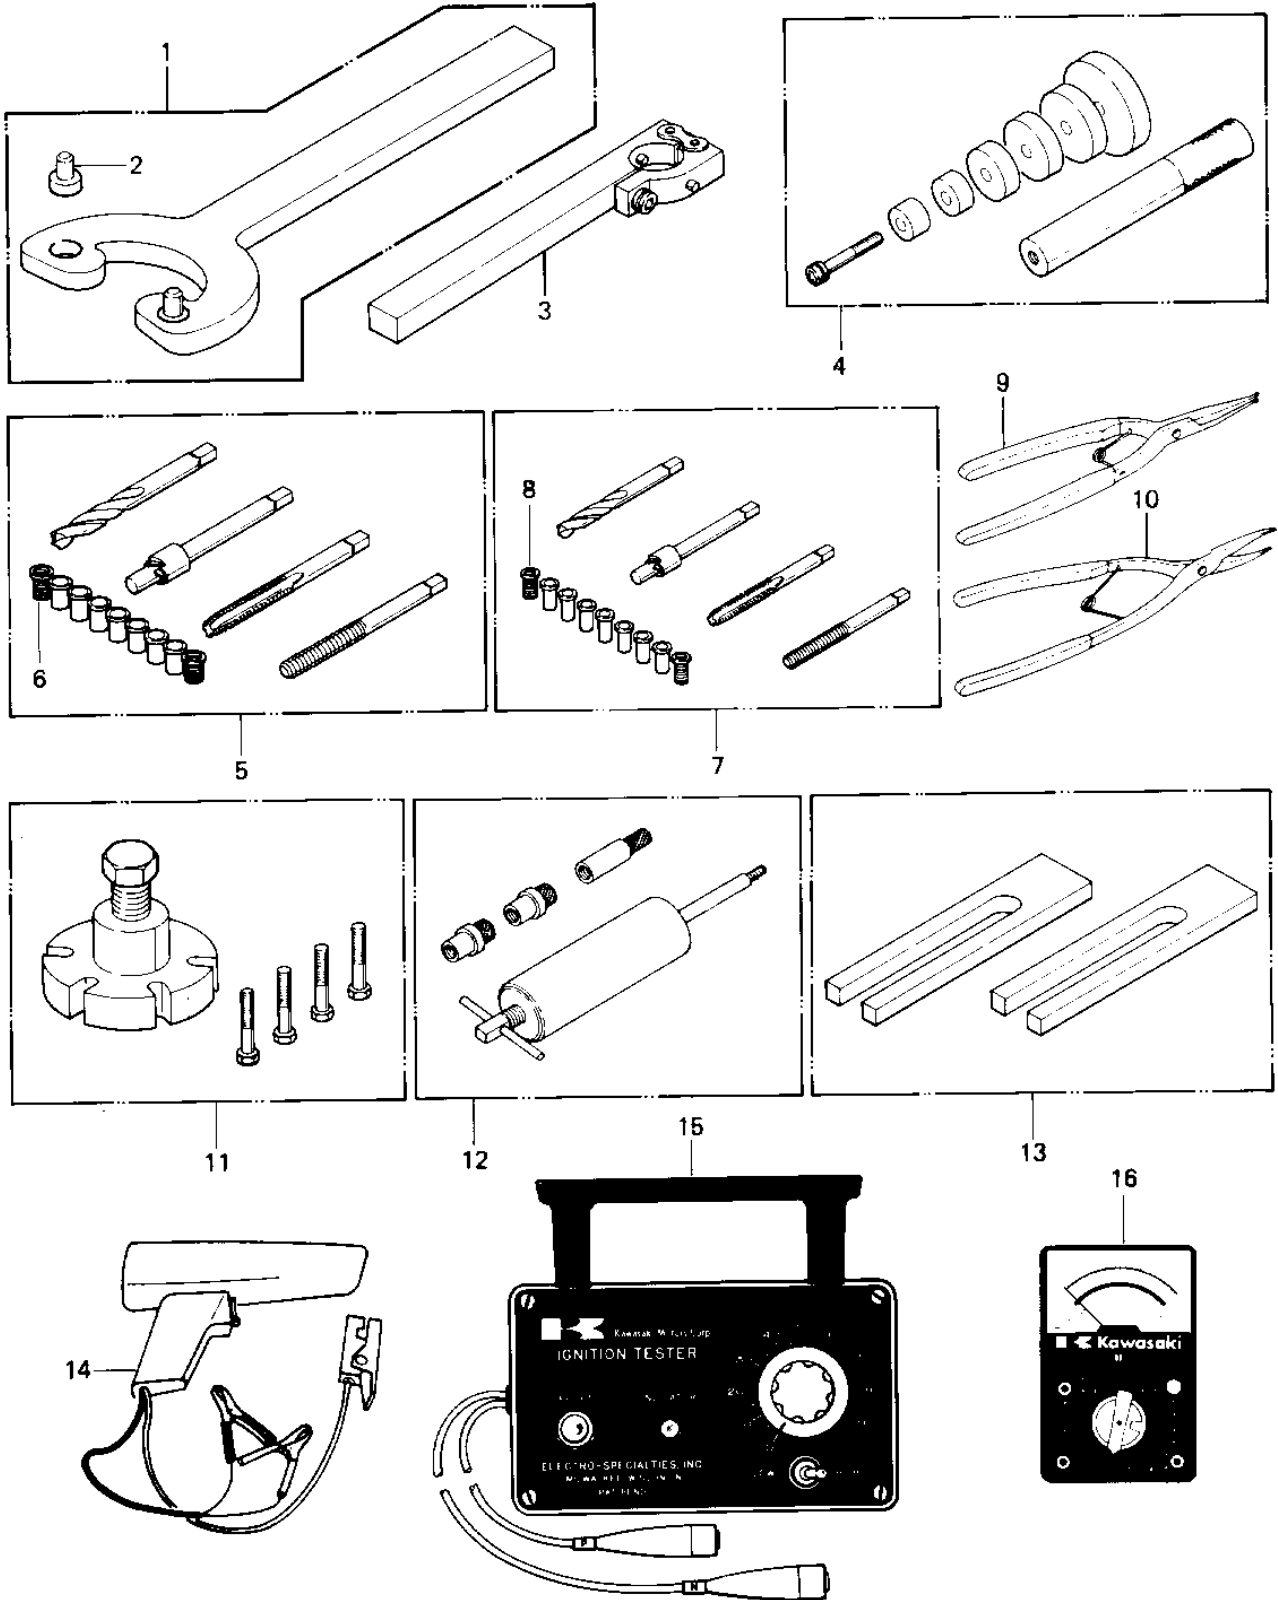

## 1982 JET SKI® JS440 PARTS DIAGRAM

SPECIAL SERVICE TOOLS ('82-'83 JS440-A6/

## 1982 JET SKI® JS440 PARTS LIST

SPECIAL SERVICE TOOLS ('82-'83 JS440-A6/

ITEM NAME	PART NUMBER	QUANTITY
SPANNER-COUPLER/FLYWH (Ref # 1)	T57001-276	1
UNAVAILABLE IN PRICE BOOK (Ref # 2)	T57001-275	1
HOLDER-DRIVE SHAFT (Ref # 3)	W56019-003	1
UNAVAILABLE IN PRICE BOOK (Ref # 4)	W56019-004	1
KIT-THREAD RPR,8MM (Ref # 5)	W56019-008	1
THRD INSERT 8MM (Canada) (Ref # 6)	W56019-009	1
KIT-THREAD RPR,6MM (Ref # 7)	W56019-006	1
THRD INSERT 6MM (Canada) (Ref # 8)	W56019-007	1
PLIERS,CIRCLIP,OUTSID (Ref # 9)	57001-144	1
PLIERS,CIRCLIP,INSIDE (Ref # 10)	57001-143	1
57001-259 (Canada) (Ref # 11)	T57001-259	1
57001-910 (Canada) (Ref # 12)	T57001-910	1
UNAVAILABLE IN PRICE BOOK (Ref # 13)	T57001-170	1
*** N.L.A.*** (Canada) (Ref # 14)	57001-3514	1
*** N.L.A.*** (Canada) (Ref # 15)	T56019-201	1
MULTIMETER (Ref # 16)	57001-983	1
FINDER-TDC (Ref # 16)	57001-402	1
PLIERS-PISTON RING (Ref # 16)	57001-115	1
UNAVAILABLE IN PRICE BOOK (Ref # 16)	T57001-272	1