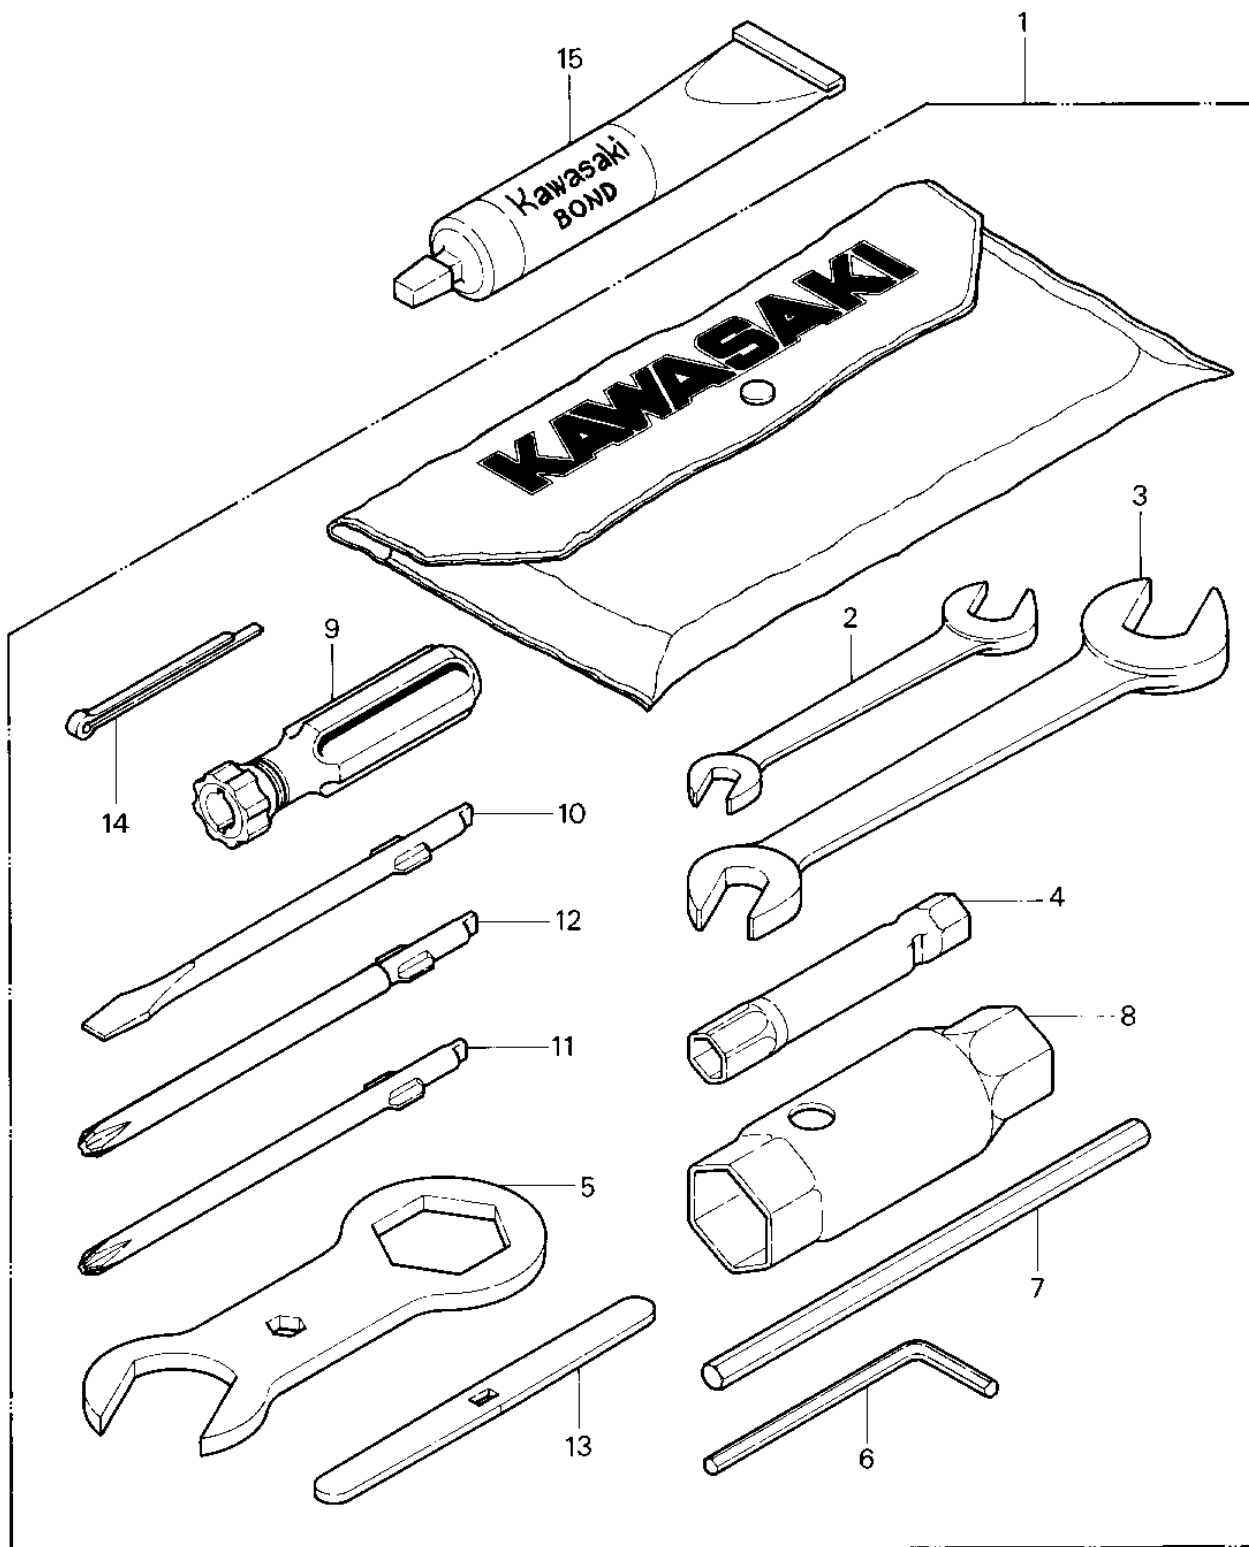

1982 JET SKI® JS440 PARTS DIAGRAM

OWNER TOOLS ('82-'83 JS440-A6/A7)

1982 JET SKI® JS440 PARTS LIST

OWNER TOOLS ('82-'83 JS440-A6/A7)

ITEM NAME	PART NUMBER	QUANTITY
TOOLKIT (Ref # 1)	56007-3706	1
WRENCH,OPEN END,10X13 (Ref # 2)	92110-3001	1
WRENCH,OPEN END,17X22 (Ref # 3)	92110-3002	1
WRENCH,SOCKET 8X10 (Ref # 4)	92110-503	1
WRENCH,BOX 27X32 (Ref # 5)	92108-503	1
WRENCH,HEXAGON (Ref # 6)	92127-503	1
UNAVAILABLE IN PRICE BOOK (Ref # 7)	92111-502	1
WRENCH,SOCKET 20X27 (Ref # 8)	92110-502	1
92106-1001 (Canada) (Ref # 9)	92106-004	1
92107-1052 (Canada) (Ref # 10)	92107-007	1
TOOL-DRIVER (Ref # 11)	92107-1052	1
92107-1002 (Canada) (Ref # 12)	92107-008	1
UNAVAILABLE IN PRICE BOOK (Ref # 13)	92111-009	1
PIN-COTTER,4X40 (Ref # 14)	550S4040	1
LIQUID GASKET (Ref # 15)	92104-002	1