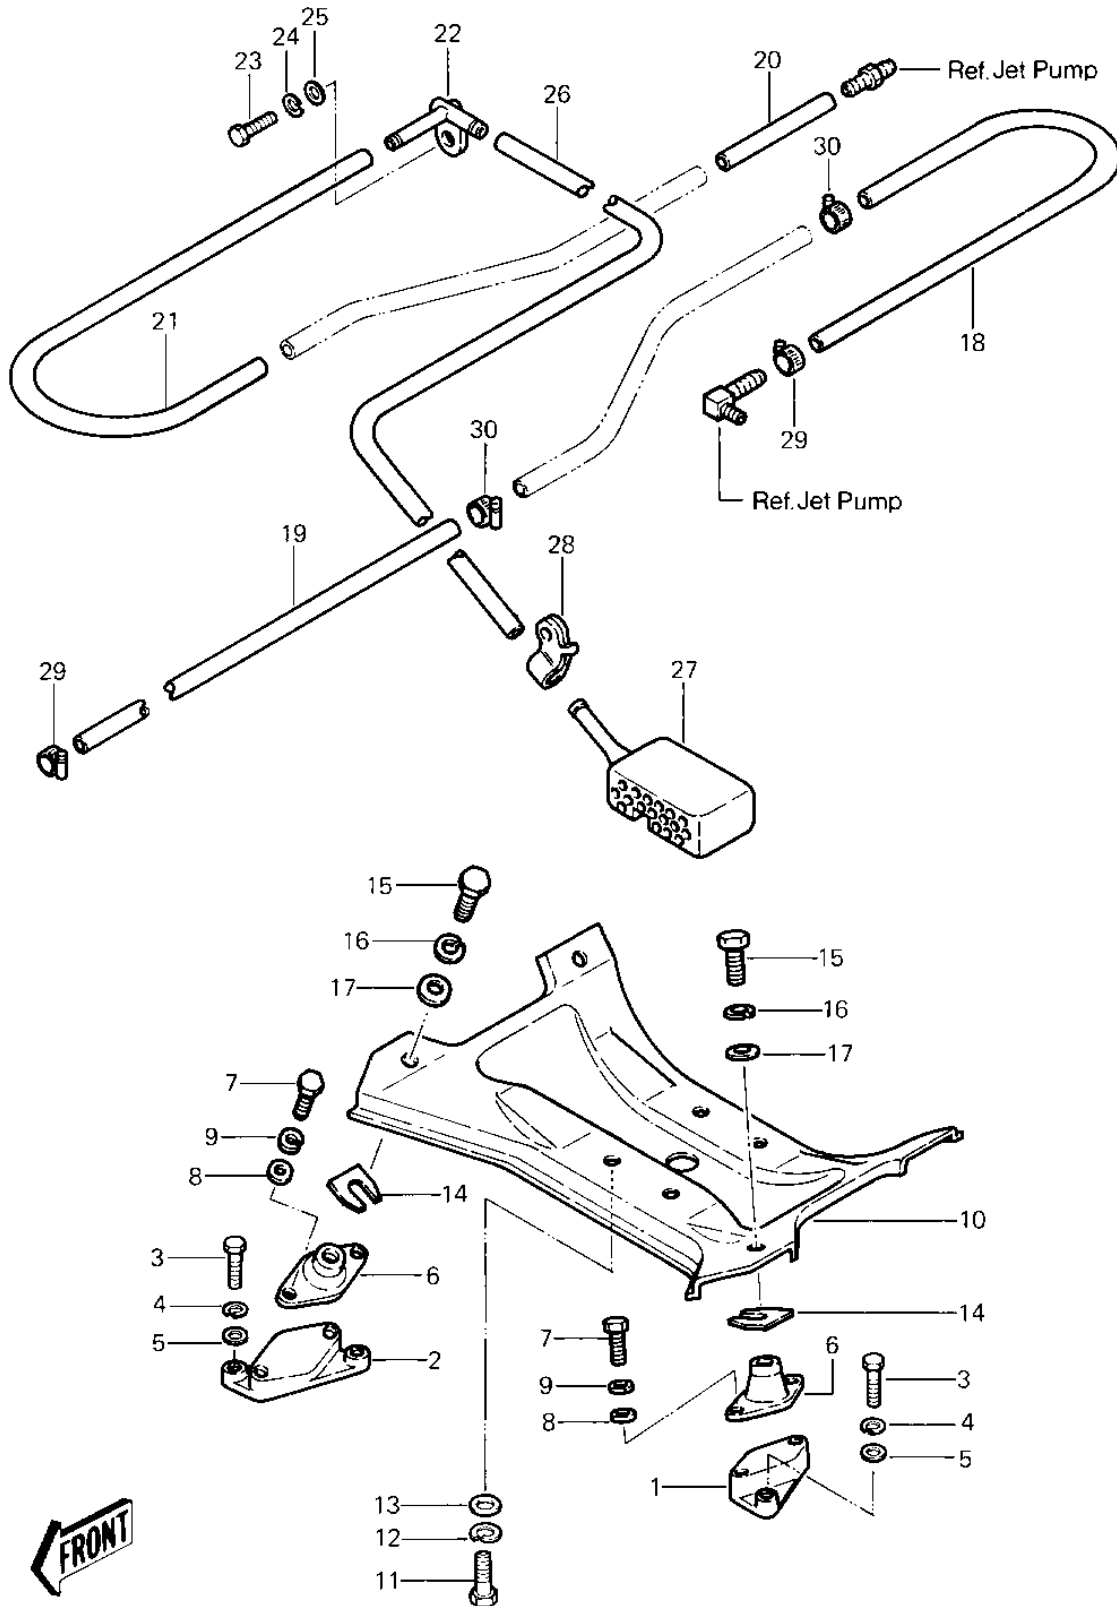

1982 JET SKI® JS440 PARTS DIAGRAM

ENGINE MOUNT/COOLING & BILGE ('82-'83 J)

1982 JET SKI® JS440 PARTS LIST

ENGINE MOUNT/COOLING & BILGE ('82-'83 J)

ITEM NAME	PART NUMBER	QUANTITY
BRACKET-ENGINE BED (Ref # 1)	59016-532	1
BRACKET-ENGINE BED (Ref # 2)	59016-533	1
BOLT,8X20 (Ref # 3)	110R0820	2
WASHER SPRING 8MM (Ref # 4)	461S0800	3
WASHER (Ref # 5)	411S0800	2
DAMPER,ENGINE MOUNT (Ref # 6)	92160-3756	1
BED,ENGINE (Ref # 10)	59181-509-9G	1
BOLT 1/2 IN.X31 (Ref # 11)	92003-533	1
WASHER-SPRING,14MM (Ref # 12)	461S1400	1
WASHER (Ref # 13)	411S1400	1
SHIM,T=0.3 (Ref # 14)	92025-3701	1
SHIM.T=0.5 (Ref # 14)	92025-3702	1
SHIM,T=1.0 (Ref # 14)	92025-3703	1
SHIM,T=1.5MM (Ref # 14)	92025-3704	1
BOLT 10X25 (Ref # 15)	110R1025	1
WASHER-SPRING,10MM (Ref # 16)	461S1000	1
WASHER,032X010.5X4T (Ref # 17)	92022-3023	1
HOSE,WATER (1) (Ref # 18)	92059-503	1
HOSE,BILGE (2) (Ref # 19)	92059-535	3
TUBE,9X16X90 (Ref # 20)	92059-557	1
BREATHER (Ref # 22)	14069-3001	1
BOLT,8X25 (Ref # 23)	110R0825	1
WASHER,PLAIN (Ref # 25)	92022-3026	1
FILTER,BILGE PUMP (Ref # 27)	59236-504	1
CLAMP (Ref # 28)	92037-537	1
CLAMP,HOSE (Ref # 29)	92037-504	2