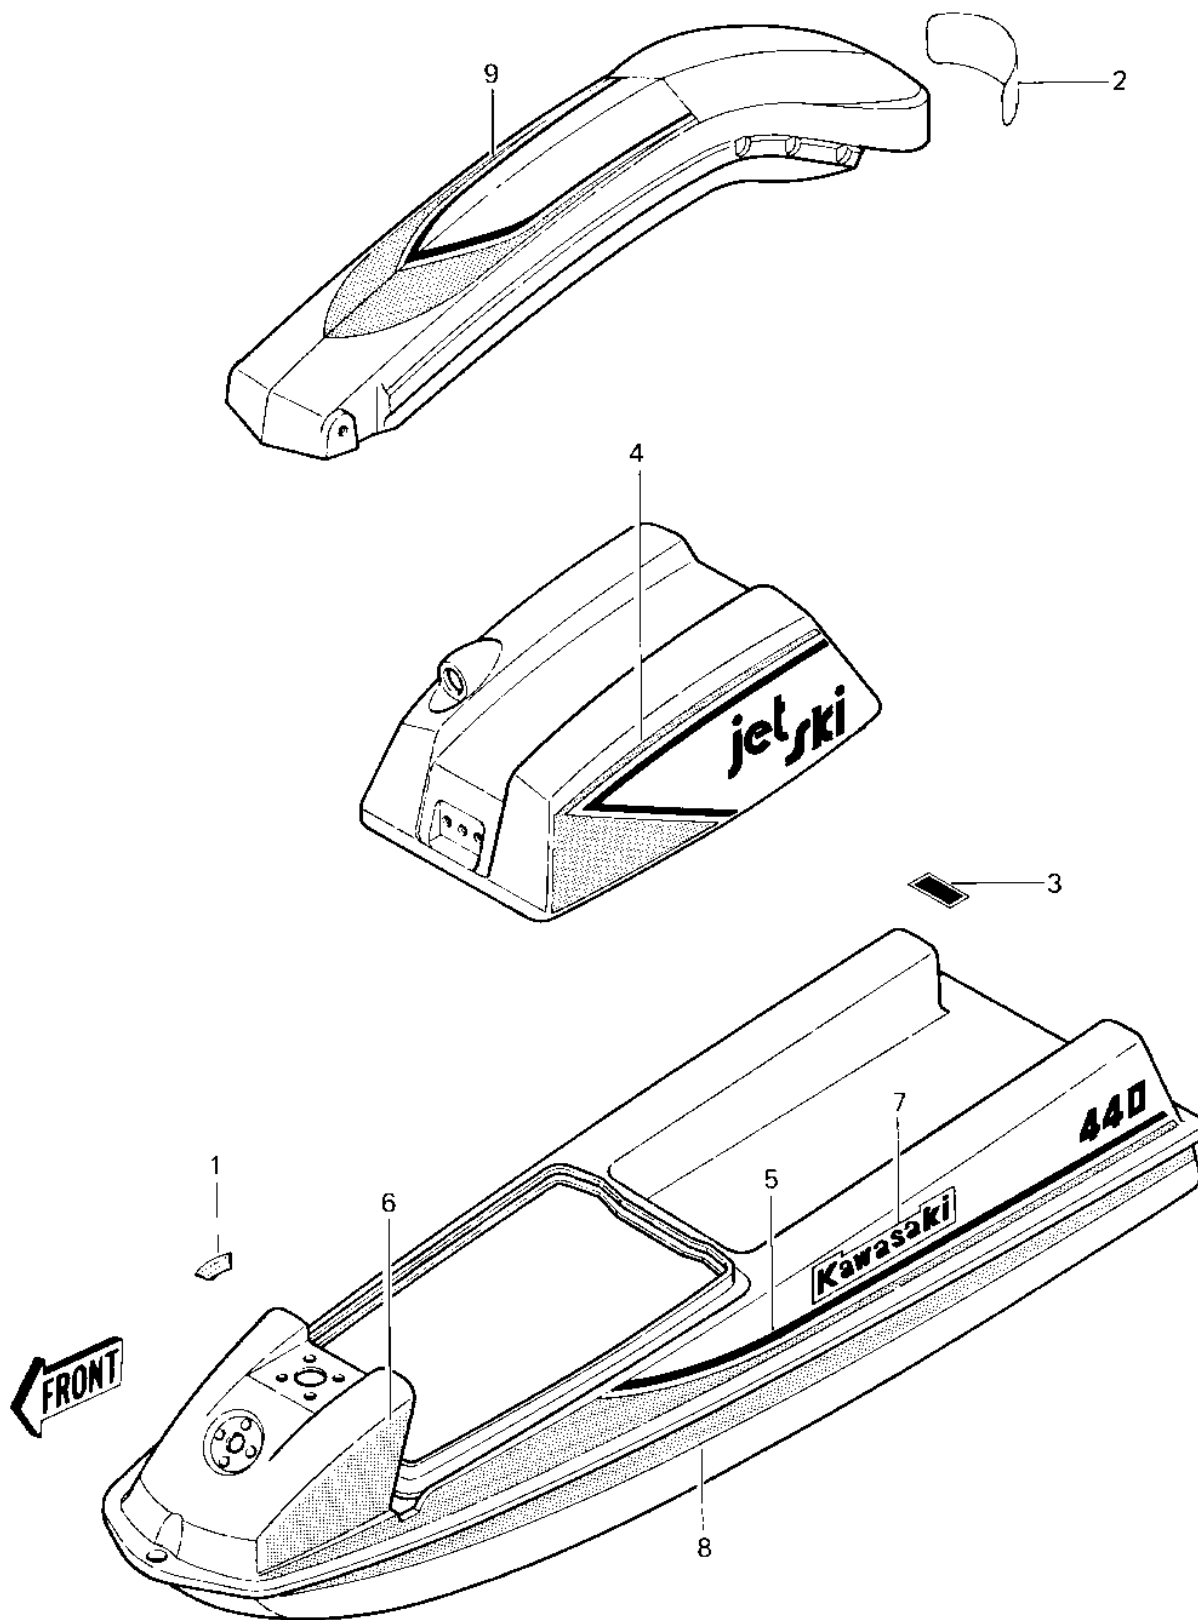

1982 JET SKI® JS440 PARTS DIAGRAM

LABELS (JS440-A6)

1982 JET SKI® JS440 PARTS LIST

LABELS (JS440-A6)

ITEM NAME	PART NUMBER	QUANTITY
LABEL,FUEL (Ref # 1)	56040-3001	1
LABEL-SFTY-HNDL POLE (Ref # 2)	56022-507	1
LABEL FIRE EXT (Ref # 3)	56022-506	1
DECAL-LH ENGINE COVER (Ref # 4)	56030-3034	1
DECAL-RH ENGINE COVER (Ref # 4)	56030-3033	1
DECAL-LH REAR DECK (Ref # 5)	56030-3029	1
DECAL-RH REAR DECK (Ref # 5)	56030-3028	1
DECAL-LH FRONT DECK (Ref # 6)	56030-3032	1
DECAL-RH FRONT DECK (Ref # 6)	56030-3031	1
DECAL-"KAWASAKI" LOGO (Ref # 7)	56030-3027	1
DECAL-LH HULL (Ref # 8)	56030-3026	1
DECAL-RH HULL (Ref # 8)	56030-3025	1
DECAL-HANDLE POLE (Ref # 9)	56030-3030	1