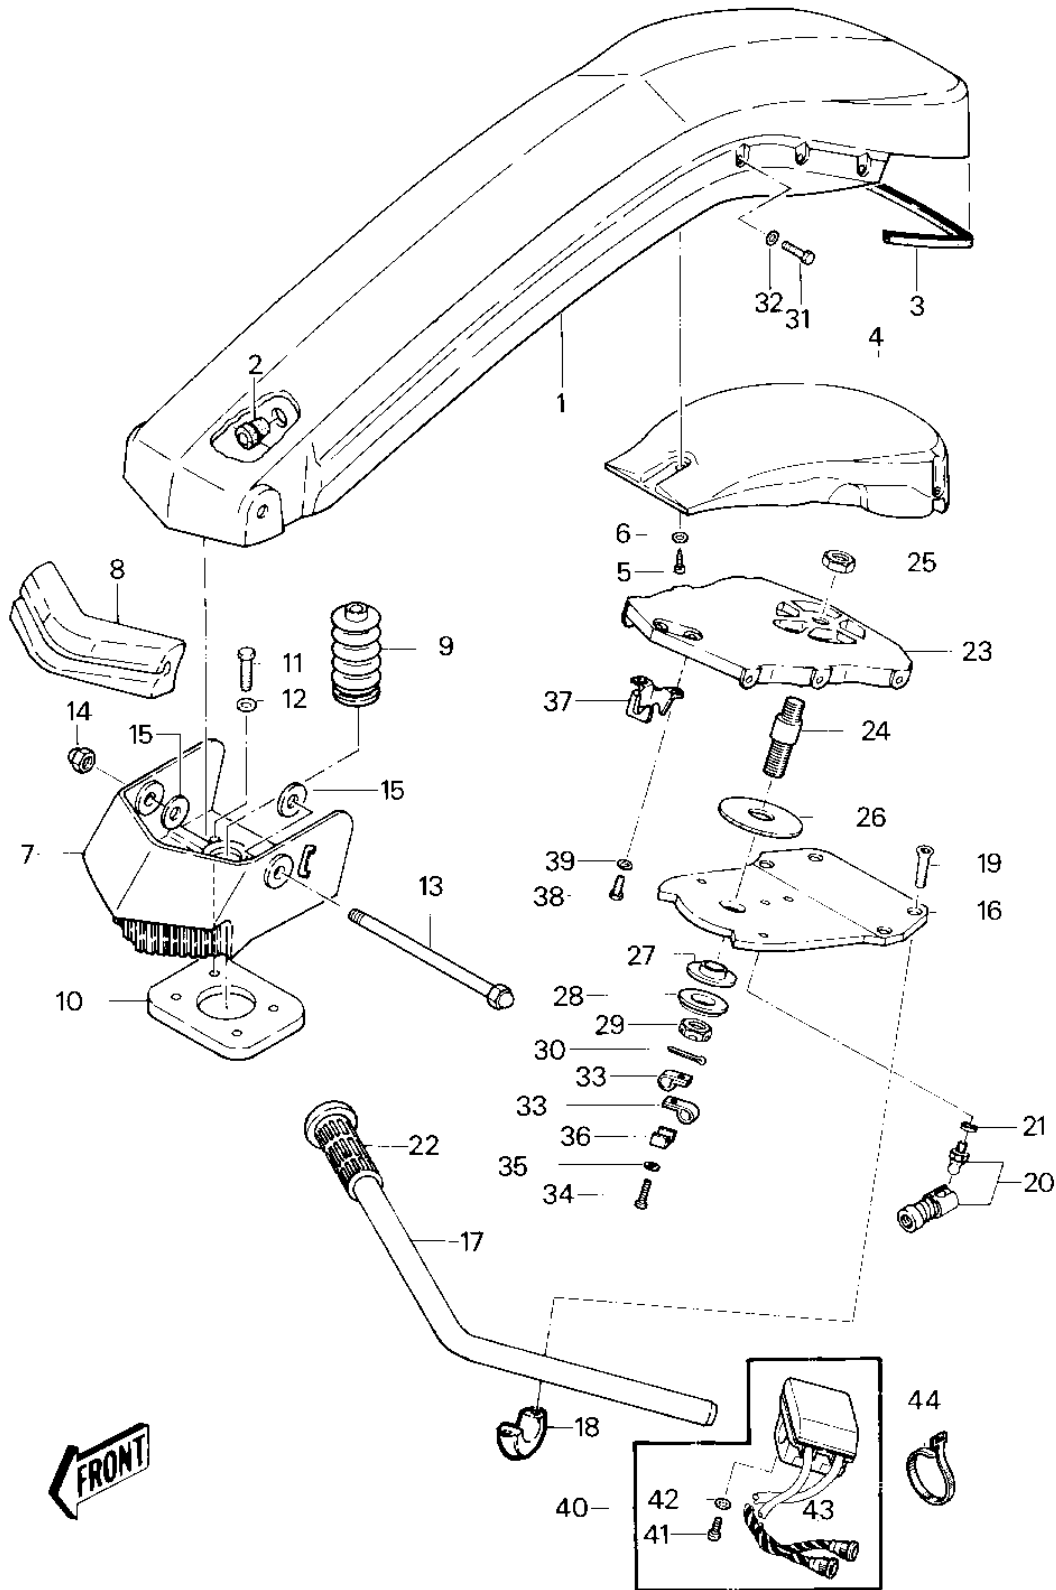

1982 JET SKI® JS440 PARTS DIAGRAM

HANDLE POLE/SWITCHES ('82-'83 JS44)

1982 JET SKI® JS440 PARTS LIST

HANDLE POLE/SWITCHES ('82-'83 JS44)

ITEM NAME	PART NUMBER	QUANTITY
POLE-HANDLE-PLAIN (Ref # 1)	59166-3002-8C	1
GROMMET (Ref # 2)	92071-530	1
GROMMET (Ref # 3)	92071-534	1
FLOAT ASSY, HANDLE (Ref # 4)	16031-506	1
SCREW 0.16X0.5 (Ref # 5)	92011-562	1
WASHER (Ref # 6)	92022-563	1
BRACKET-HANDLE-POLE,S (Ref # 7)	39021-3701-F2	1
DAMPER (Ref # 8)	92075-519	1
COVER-STEERING CABLE (Ref # 9)	59176-514	1
PLATE-POLE BRACKET (Ref # 10)	59086-538	1
BOLT,8X30 (Ref # 11)	92150-3721	1
WASHER (Ref # 12)	411S0800	1
BOLT,14X183 (Ref # 13)	92001-3018	1
NUT 14M/M (Ref # 14)	92015-507	1
WASHER,036X015X4.5T (Ref # 15)	92022-3024	1
PLATE,HANDLEBAR (Ref # 16)	13169-3004	1
HANDLEBAR (Ref # 17)	32032-3017	1
CLAMP,HANDLE PIPE (Ref # 18)	92037-503	1
SCREW,CNTSNK HEAD8X22 (Ref # 19)	92009-3004	1
JOINT-BALL (Ref # 20)	59266-3707	1
WASHER-SPRING,6MM (Ref # 21)	461S0600	2
GRIP,HANDLE,RH (Ref # 22)	46075-3704	1
BRACKET,SUPPORT (Ref # 23)	11046-3847	1
STUD (Ref # 24)	92004-3006	1
NUT,16M/M (Ref # 25)	92015-536	1
BUSHING (Ref # 26)	92028-512	1
BUSHING (Ref # 27)	92028-513	1
WASHER (Ref # 28)	92022-571	1
NUT,CASTLE,18M/M (Ref # 29)	92015-3006	1

1982 JET SKI® JS440 PARTS LIST

HANDLE POLE/SWITCHES ('82-'83 JS44)

ITEM NAME	PART NUMBER	QUANTITY
PIN-COTTER,4X40 (Ref # 30)	550S4040	1
BOLT 6X16 (Ref # 31)	110R0616	1
WASHER (Ref # 32)	411S0600	1
CLAMP,LEAD WIRE (Ref # 33)	92037-3007	1
SCREW-PAN-CROS (Ref # 34)	220R0516	1
WASHER-SPRING,5MM (Ref # 35)	461S0500	1
WASHER,CLAMP (Ref # 36)	92022-3014	1
HOLDER,CABLE (Ref # 37)	14044-3001	1
BOLT 6X12 (Ref # 38)	110R0612	1
SWITCH ASSY (Ref # 40)	27004-3002	1
SCREW,PAN HEAD,5X20 (Ref # 41)	220R0520A	1
WASHER,PLAIN,5MM (Ref # 42)	410S0500	1
TUBE,SPIRAL (Ref # 43)	92059-3010	1
BAND,MIDDLE (Ref # 44)	92072-031	1