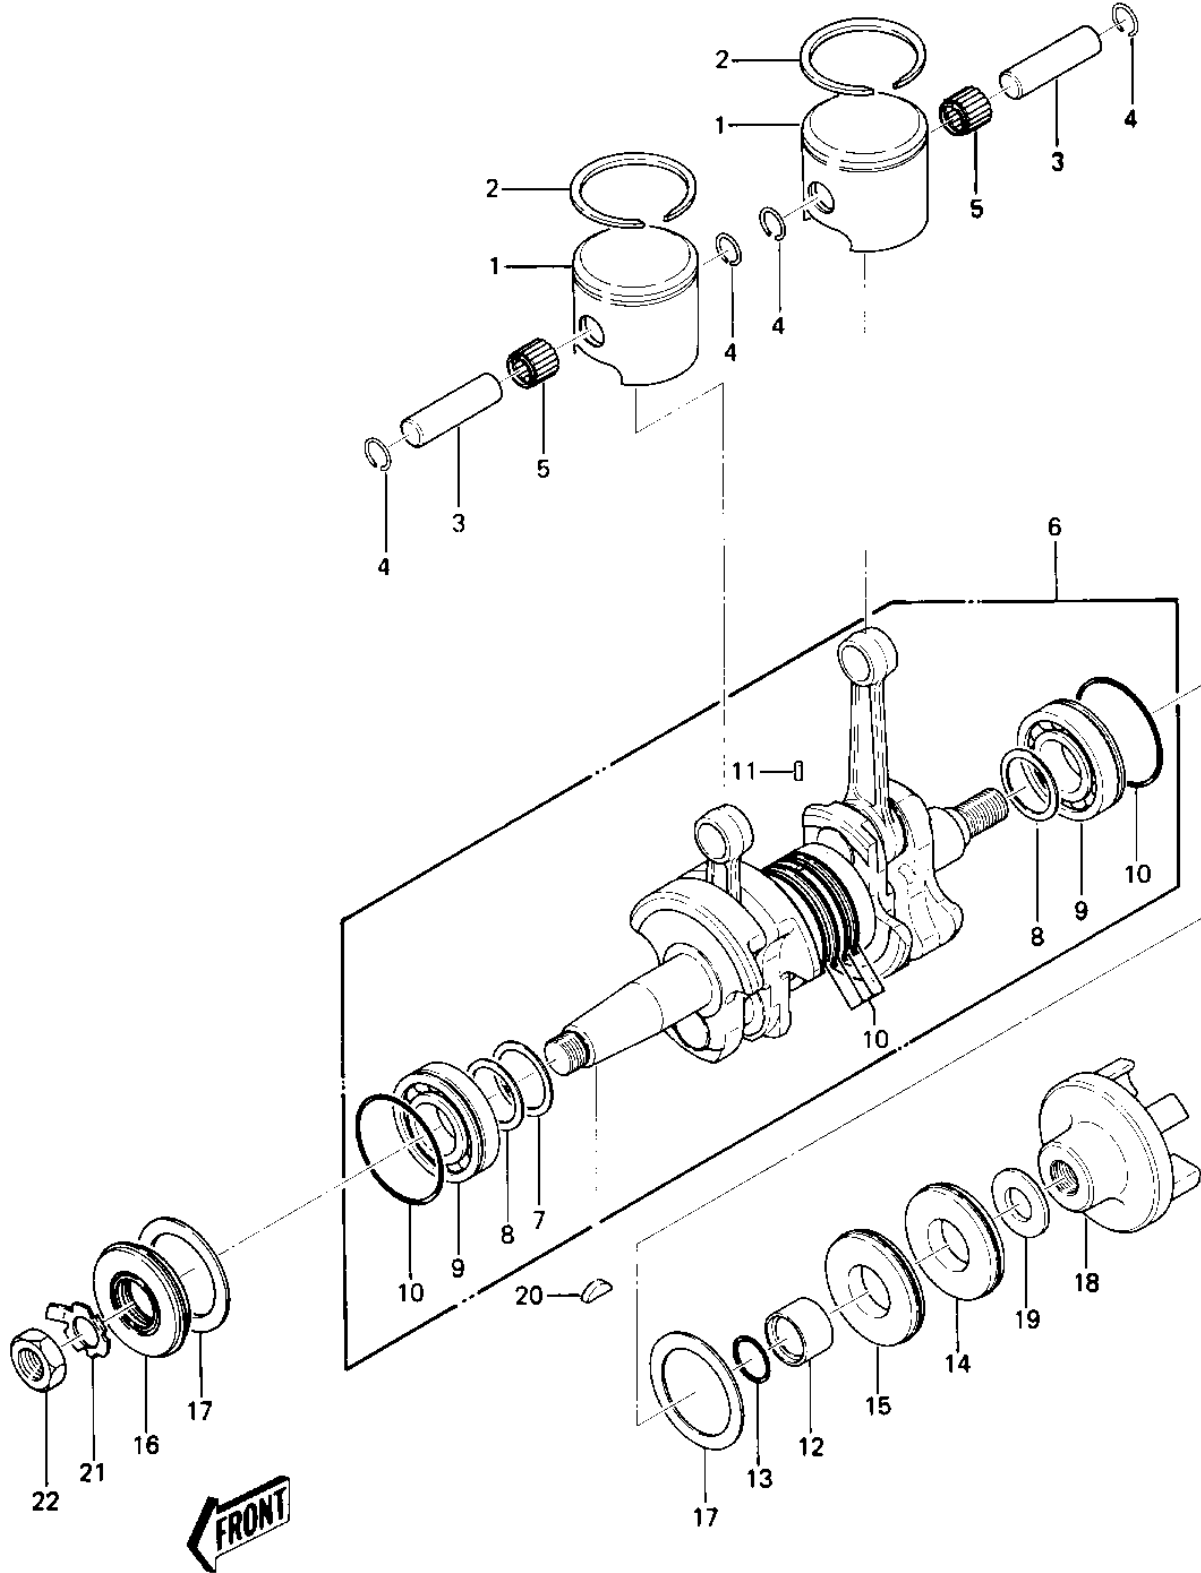

1982 JET SKI® JS440 PARTS DIAGRAM

CRANKSHAFT/PISTONS ('82-'83 JS440-A6/A7)

1982 JET SKI® JS440 PARTS LIST

CRANKSHAFT/PISTONS ('82-'83 JS440-A6/A7)

ITEM NAME	PART NUMBER	QUANTITY
PISTON-ENGINE,STD (Ref # 1)	13001-3017	1
PISTON-ENGINE,0.50 (Ref # 1)	13029-3001	1
RING-PISTON TOP,STD (Ref # 2)	13003-3014	1
RING-PISTON TOP,0.50 (Ref # 2)	13003-3015	1
PIN-PISTON (Ref # 3)	13002-504	1
CIRCLIP PISTON PIN (Ref # 4)	92036-004	1
BEARING-SMALL END (Ref # 5)	13033-3005	1
CRANKSHAFT ASSY, (Ref # 6)	13031-3011	1
SHIM-1.0T (Ref # 7)	92025-532	1
SHIM 0.1T (Ref # 8)	92025-513	1
SHIM 0.2T (Ref # 8)	92025-518	1
SHIM 0.3T (Ref # 8)	92025-523	1
SHIM 0.4T (Ref # 8)	92025-527	1
SHIM 0.5T (Ref # 8)	92025-530	1
SHIM 0.6T (Ref # 8)	92025-533	1
BEARING-BALL (Ref # 9)	92045-505	1
O-RING (Ref # 10)	92055-504	1
PIN,DOWEL (Ref # 1)	551A0410	1
SLEEVE,CRANKSHAFT OUT (Ref # 12)	42036-3007	1
"0" RING,CRANKSHAFT (Ref # 13)	92055-3009	1
SEAL-OIL,TCY306210 (Ref # 14)	92049-3005	1
SEAL-OIL,DCY30629 (Ref # 15)	92049-3006	1
SEAL,OIL TCY306210 (Ref # 16)	92050-507	1
WASHER (Ref # 17)	92022-3021	1
COUPLING (Ref # 18)	42034-3706	1
WASHER,18.5X38X4 (Ref # 19)	92022-3028	1
WOODRUFF KEY (Ref # 20)	510A5200	1
WASHER,LOCK,20M/M (Ref # 21)	92022-569	1
NUT,20M/M (Ref # 22)	92015-535	1