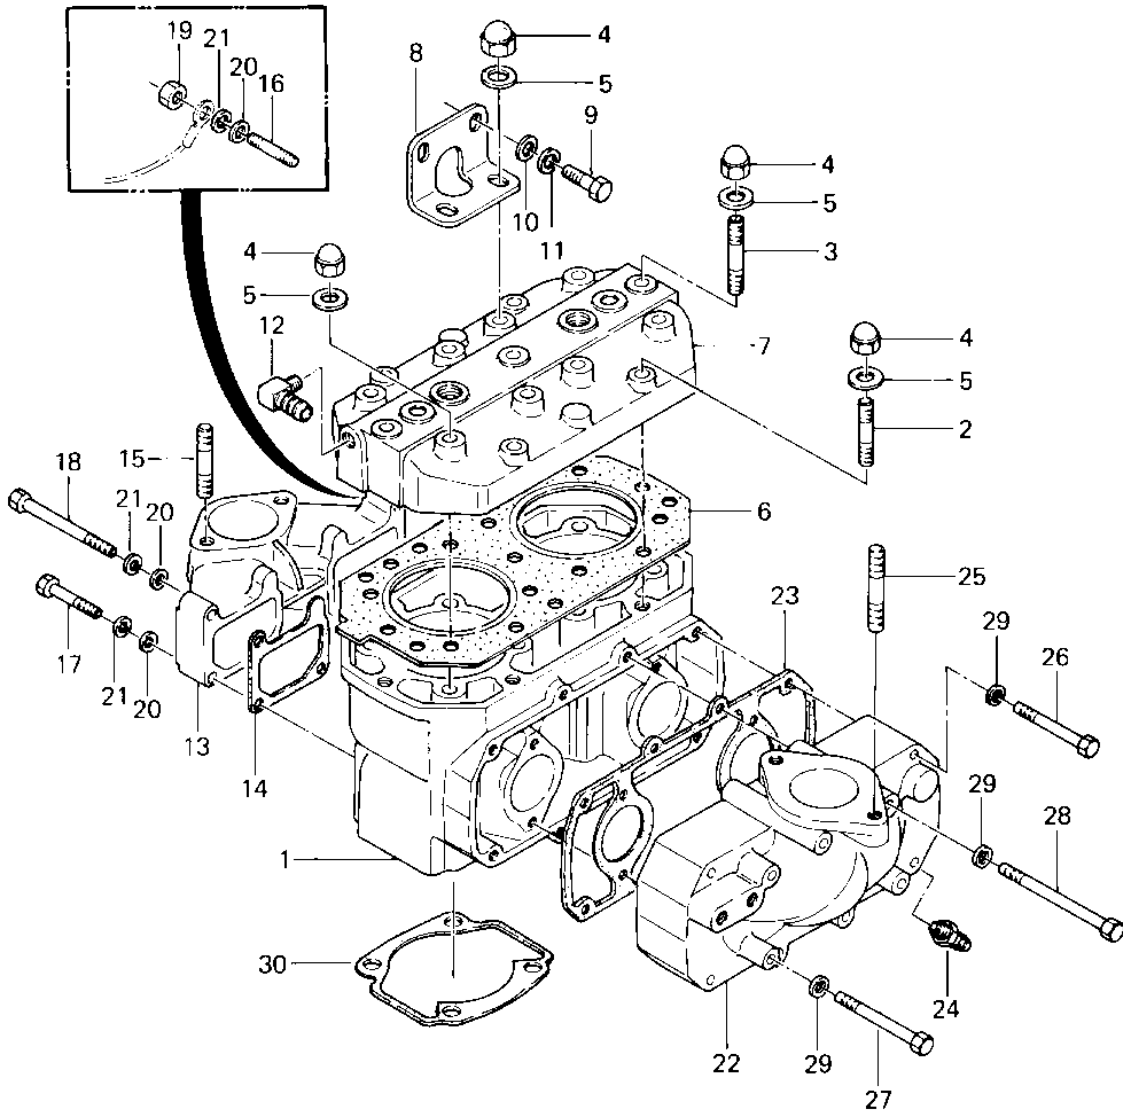

1982 JET SKI® JS440 PARTS DIAGRAM

CYLINDER HEAD/CYLINDER ('82-'83 JS440-A6)

1982 JET SKI® JS440 PARTS LIST

CYLINDER HEAD/CYLINDER ('82-'83 JS440-A6)

ITEM NAME	PART NUMBER	QUANTITY
CYLINDER-ENGINE (Ref # 1)	11005-3704	1
STUD,8X42 (Ref # 2)	92004-3016	1
STUD,8X50 (Ref # 3)	92004-3017	1
NUT-CAP,8MM (Ref # 4)	92015-3003	1
WASHER (Ref # 5)	411S0800	1
GASKET-HEAD (Ref # 6)	11004-3707	1
HEAD-COMP-CYLINDER (Ref # 7)	11008-3002-YR	1
BRACKET,CARBURETOR (Ref # 8)	11034-3011	1
BOLT 6X14 (Ref # 9)	110R0614	1
WASHER (Ref # 10)	411S0600	1
WASHER-SPRING,6MM (Ref # 11)	461S0600	2
ELBOW-WATER HOSE (Ref # 12)	52014-3002	1
MANIFOLD-INTAKE (Ref # 13)	59076-505-YR	1
GASKET,INTAKE (Ref # 14)	11009-3785	1
STUD,8X35 (Ref # 15)	172R0835	2
STUD,6X35 (Ref # 16)	171R0635	1
BOLT 6X35 (Ref # 17)	110R0635	1
BOLT,6X70 (Ref # 18)	110R0670	2
NUT,6M/M (Ref # 19)	311R0600	1
WASHER (Ref # 20)	410S0600	2
MANIFOLD-EXHAUST (Ref # 22)	59081-504-YR	1
GASKET,EXHAUST MANIF (Ref # 23)	11009-3779	1
JOINT,HOSE (Ref # 24)	92005-3001	1
BOLT,6X50 (Ref # 26)	110R0650	1
BOLT,6X85 (Ref # 28)	110R0685	1
UNAVAILABLE IN PRICE BOOK (Ref # 30)	11009505	1