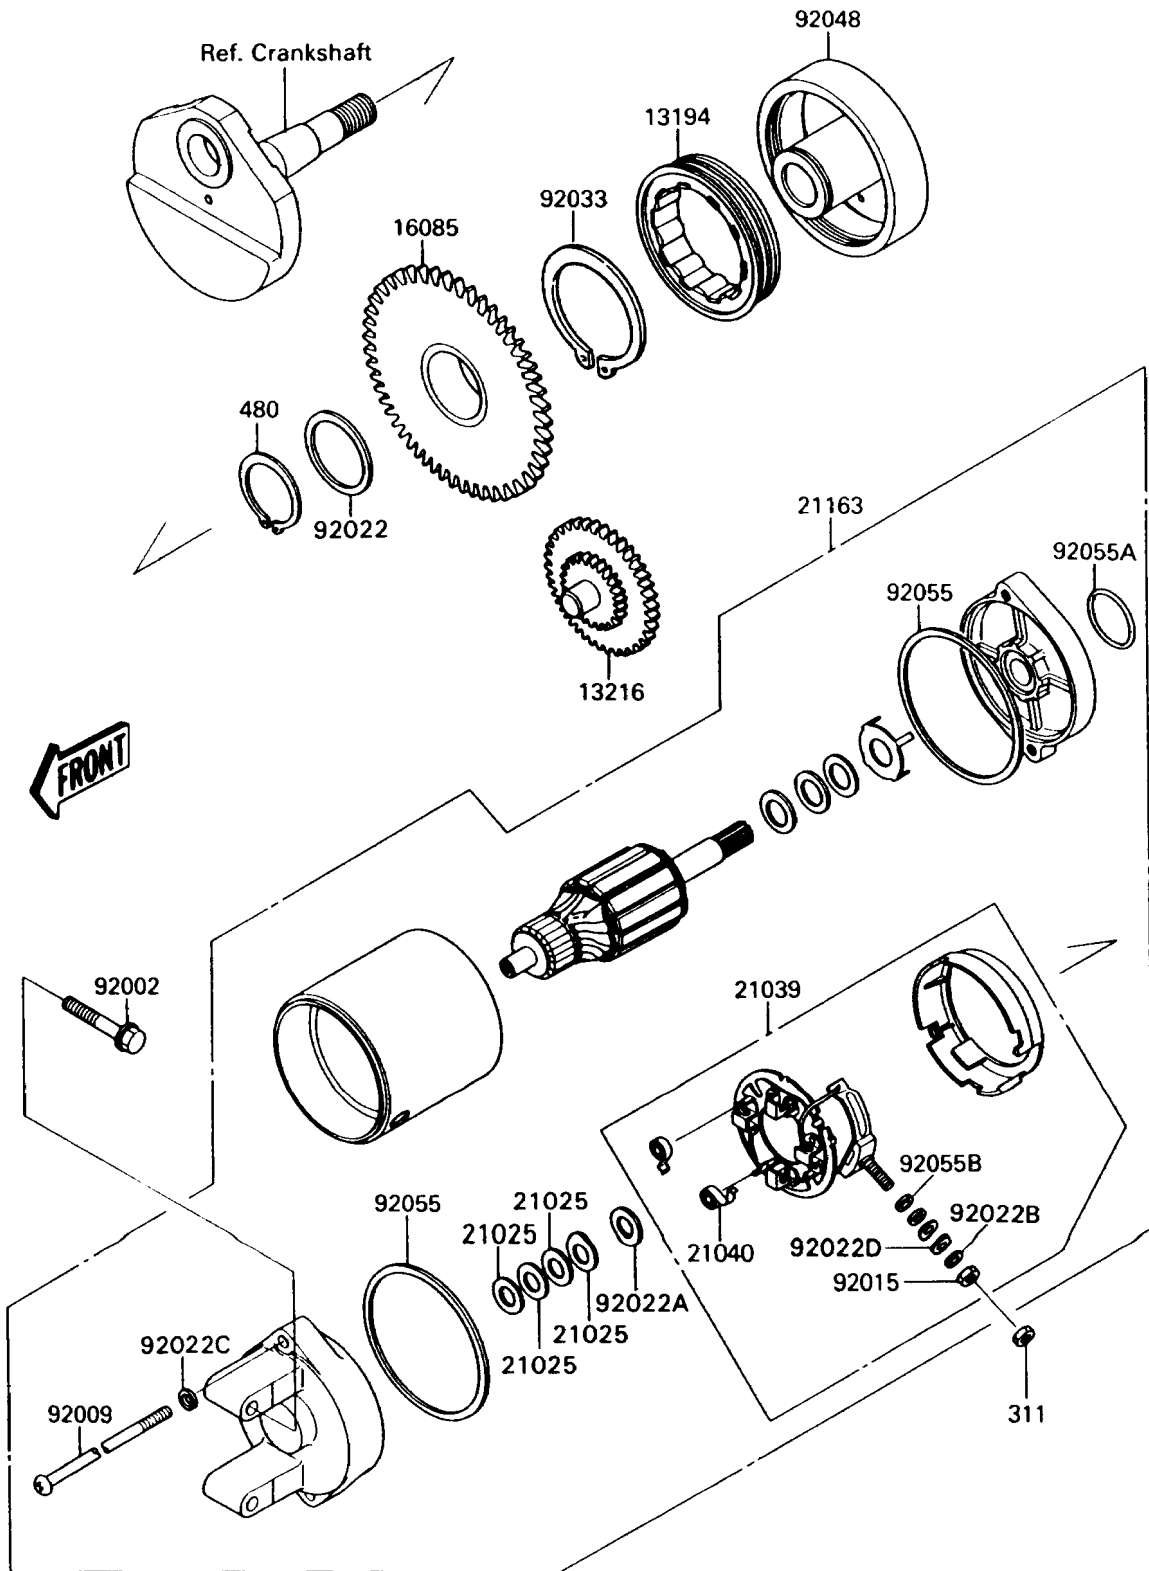

1987 JET SKI® 300 SX PARTS DIAGRAM

Starter Motor(JS300-A1)

E1810-0086

1987 JET SKI® 300 SX PARTS LIST

Starter Motor(JS300-A1)

ITEM NAME	PART NUMBER	QUANTITY
CLUTCH-ONEWAY (Ref # 13194)	13194-3703	1
GEAR-COMP,STARTER IDLE (Ref # 13216)	13216-1009	1
GEAR,STARTER,59T (Ref # 16085)	16085-3701	1
WASHER,9.1X18X0.2 (Ref # 21025)	21025-011	1
BRUSH,CARBON (Ref # 21039)	21039-3702	1
SPRING-BRUSH (Ref # 21040)	21040-1003	1
STARTER-ELECTRIC (Ref # 21163)	21163-3703	1
BOLT,6X35 (Ref # 92002)	92002-3715	1
SCREW,STARTER MOTOR (Ref # 92009)	92009-3702	1
NUT,6MM (Ref # 92015)	92015-3710	1
WASHER,36.3X46X2 (Ref # 92022)	92022-1102	1
WASHER,9.1X18X0.8 (Ref # 92022A)	92022-1132	1
WASHER,6MM (Ref # 92022B)	92022-3711	1
WASHER,SPRING,5MM (Ref # 92022C)	92022-3712	1
WASHER,6MM (Ref # 92022D)	92022-3713	1
RING-SNAP (Ref # 92033)	92033-3706	1
RACE,CLUTCH (Ref # 92048)	92048-3706	1
RING-O,64MM (Ref # 92055)	92055-1086	1
RING-O (Ref # 92055A)	92055-1276	1
RING-O,4.5X2.0 (Ref # 92055B)	92055-1370	1
NUT-HEX,6MM (Ref # 311)	311R0600	1
CIRCLIP-TYPE-C,36MM (Ref # 480)	480J3600	1