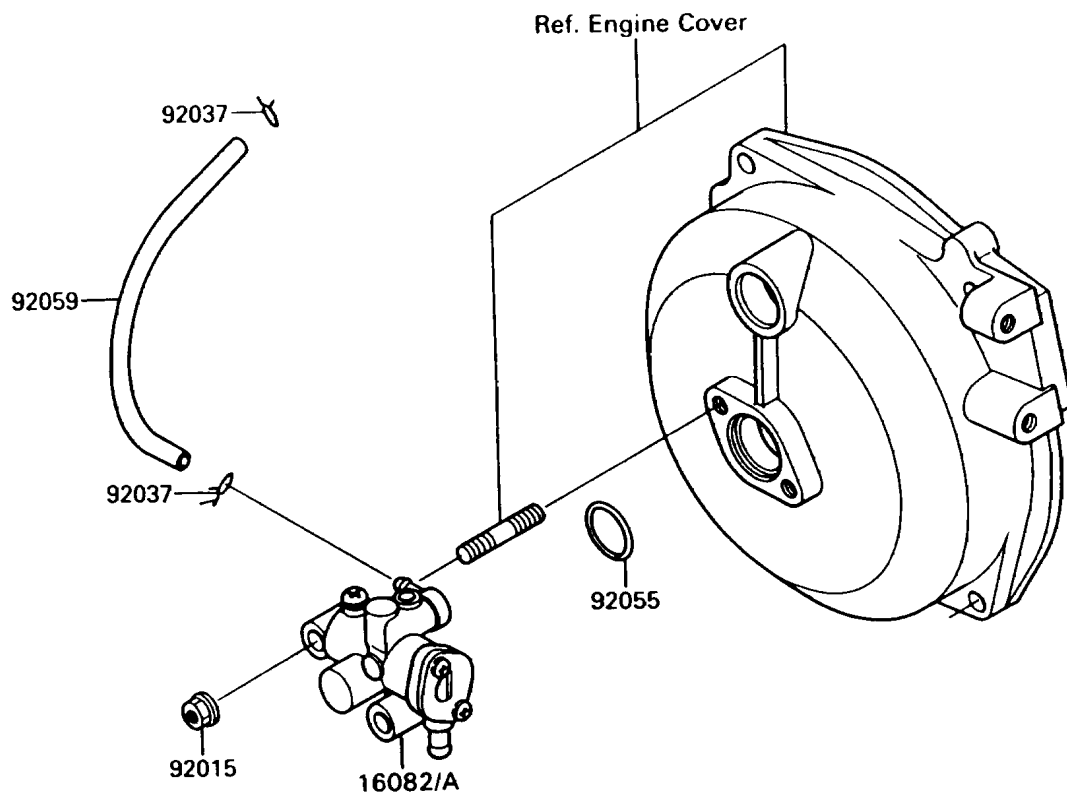

1987 JET SKI® 300 SX PARTS DIAGRAM

Oil Pump

(E1710)

1987 JET SKI® 300 SX PARTS LIST

Oil Pump

ITEM NAME	PART NUMBER	QUANTITY
PUMP-ASSY-OIL (Ref # 16082)	16082-3709	1
NUT,6MM (Ref # 92015)	92015-3767	1
CLAMP (Ref # 92037)	92037-3722	1
RING-O,19.5X1.5 (Ref # 92055)	92055-055	1
TUBE,3X6X170 (Ref # 92059)	92059-3716	1