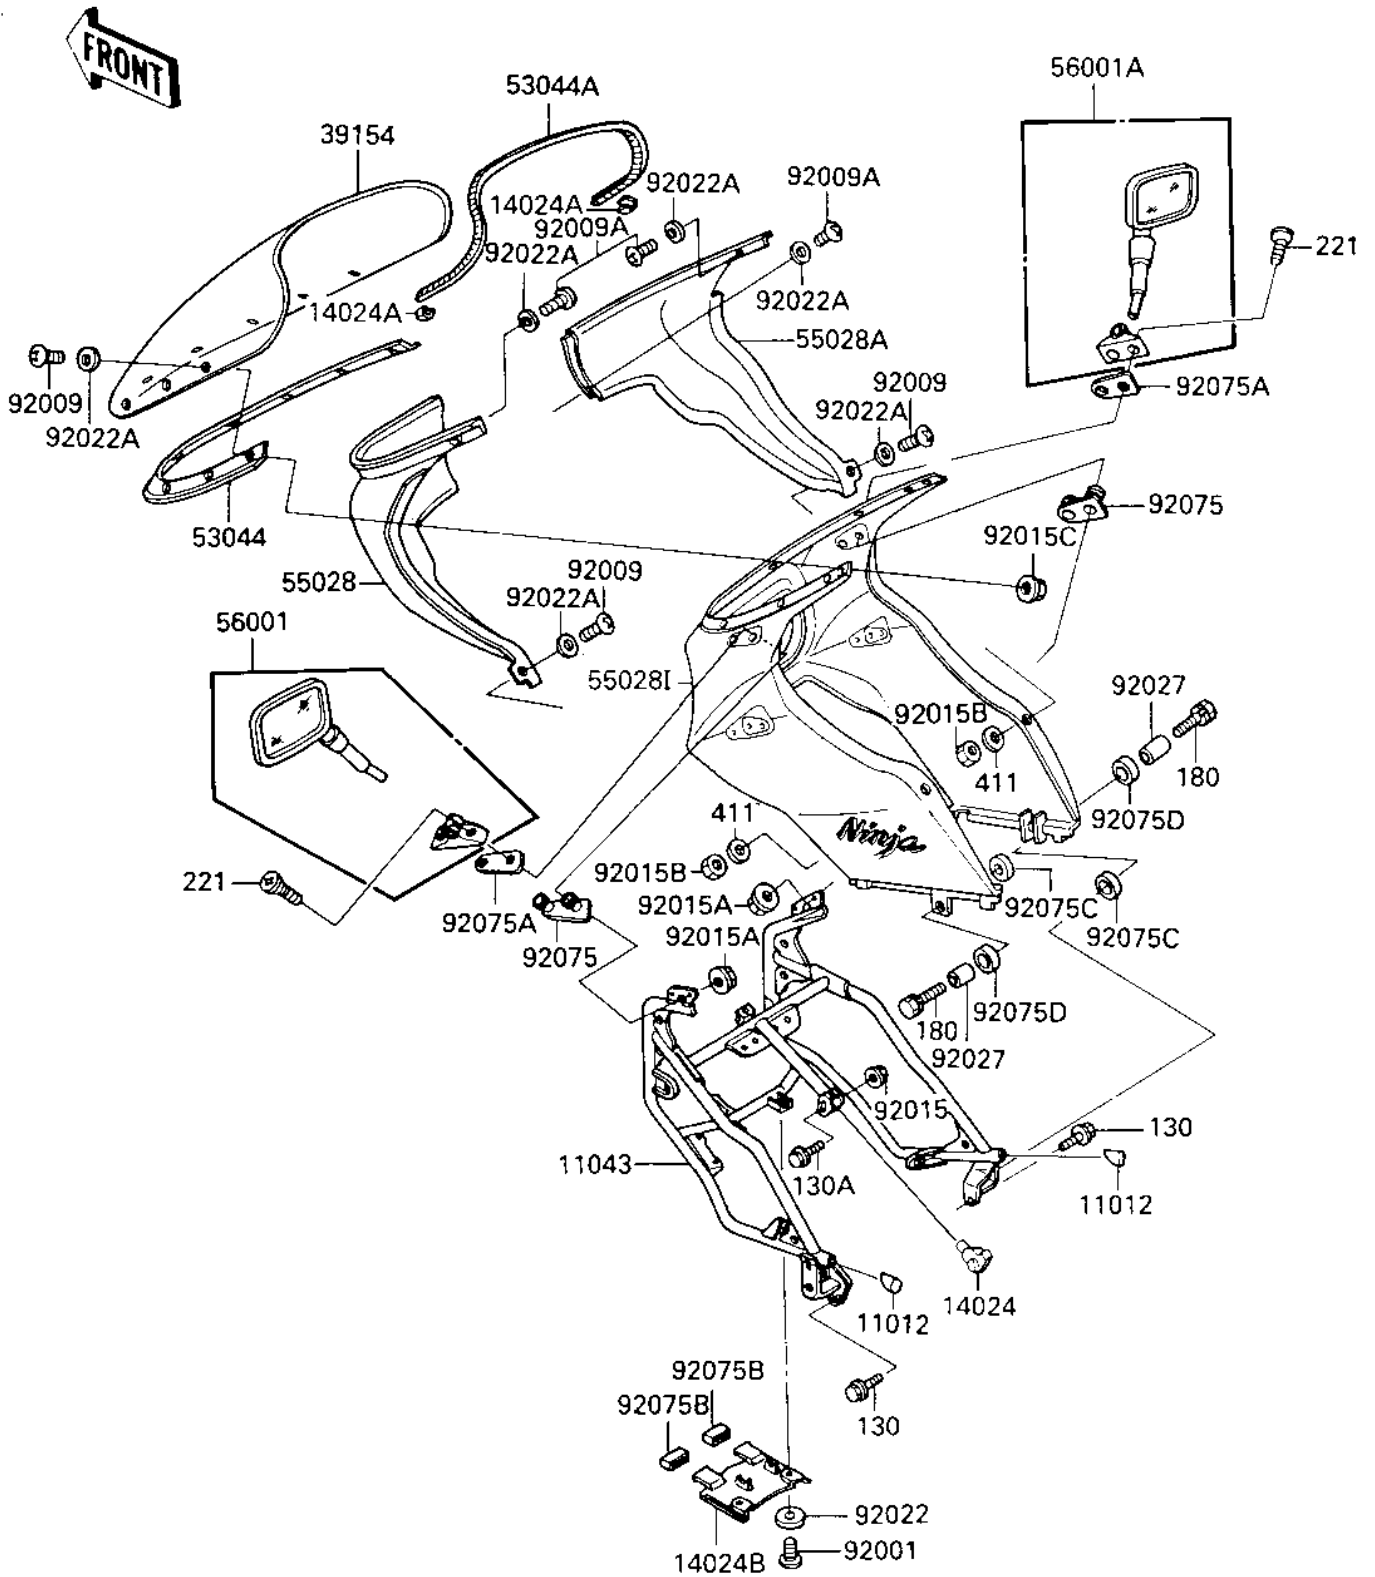

1986 NINJA® ZX™-9R PARTS DIAGRAM

FAIRING

F2871-0043

1986 NINJA® ZX™-9R PARTS LIST

FAIRING

ITEM NAME	PART NUMBER	QUANTITY
CAP,COWLING BRACKET (Ref # 11012)	11012-1401	1
BRACKET,COWLING BODY (Ref # 11043)	11043-1452	1
COVER,COWLING BRACKET (Ref # 14024)	14025-1718	1
COVER,WINDSHIELD END (Ref # 14024A)	14025-1756	1
COVER (Ref # 14024B)	14025-1823	1
WINDSHIELD (Ref # 39154)	39154-1091	1
TRIM,WINDSHIELD (Ref # 53044)	53044-1119	1
TRIM,COWLING (Ref # 53044A)	53044-1120	1
COWLING,UPP,INNER,LH (Ref # 55028)	55028-1066	1
COWLING,UPP,INNER,RH (Ref # 55028A)	55028-5068	1
COWLING,UPP.OUTER,RED (Ref # 550281)	55028-5142-R5	1
MIRROR-ASSY,LH (Ref # 56001)	56001-1219	1
MIRROR-ASSY,RH (Ref # 56001A)	56001-1220	1
BOLT,6X14 (Ref # 92001)	92001-1782	1
SCREW (Ref # 92009)	92009-1654	1
SCREW (Ref # 92009A)	92009-1651	1
NUT,FLANGED,8MM (Ref # 92015)	92015-1408	1
NUT-6MM (Ref # 92015A)	92015-1078	1
NUT,FLANGED,5MM (Ref # 92015B)	92015-1259	1
NUT,5MM,COWLING (Ref # 92015C)	92015-1343	1
WASHER,6.5X16X2 (Ref # 92022)	92022-1342	1
WASHER,NYLON,5.3X11.5 (Ref # 92022A)	92022-1521	1
COLLAR (Ref # 92027)	92027-251	1
DAMPER,MIRROR (Ref # 92075)	92075-1492	1
DAMPER,MIRROR (Ref # 92075A)	92075-1500	1
DAMPER,COWLING (Ref # 92075B)	92075-1602	1
RUBBER,FENDER COVER (Ref # 92075C)	92075-174	1
DAMPER RUBBER (Ref # 92075D)	92075-175	1
BOLT-FLANGED (Ref # 130)	130J0812	1

1986 NINJA® ZX™-9R PARTS LIST

FAIRING

ITEM NAME	PART NUMBER	QUANTITY
BOLT-FLANGED,8X30 (Ref # 130A)	130J0830	1
BOLT-UPSET-WS,6X25 (Ref # 180)	180B0625	1
SCREW-CSK-CROS,6X30 (Ref # 221)	221C0630	1
WASHER PLAIN 5MM (Ref # 411)	411B0500	1