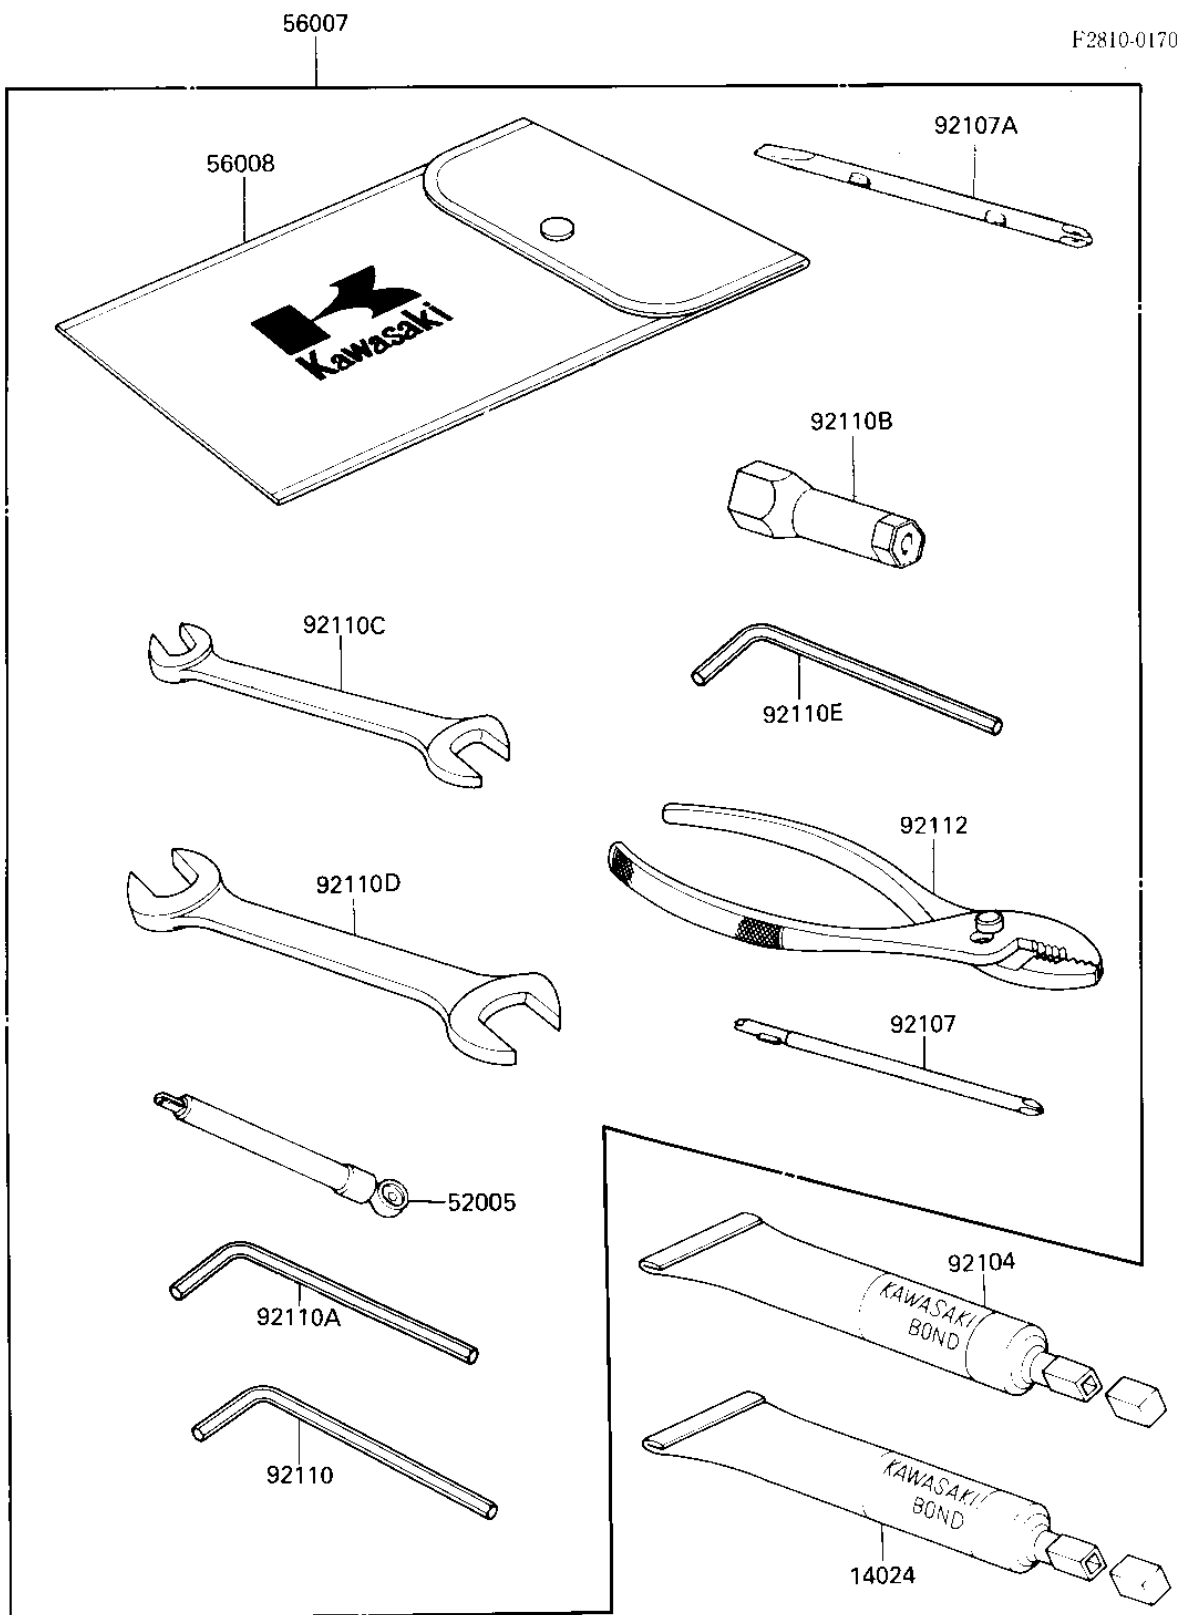

1986 NINJA® ZX™-9R PARTS DIAGRAM

OWNER TOOLS

1986 NINJA® ZX™-9R PARTS LIST

OWNER TOOLS

ITEM NAME	PART NUMBER	QUANTITY
BOND,#10 (Ref # 14024)	56019-120	1
GAUGE,AIR,3.5KG/CM2 (Ref # 52005)	52005-1031	1
TOOLKIT (Ref # 56007)	56007-1304	1
BAG,TOOLKIT (Ref # 56008)	56008-1019	1
GASKET-LIQUID,BLACK (Ref # 92104)	92104-1003	1
SCREW DRIVER #3 PHLIP (Ref # 92107)	92107-005	1
92107-1052 (Canada) (Ref # 92107A)	92107-1051	1
TOOL-WRENCH,ALLEN,12M (Ref # 92110)	92110-1104	1
TOOL-WRENCH,ALLEN,8MM (Ref # 92110A)	92110-1108	1
TOOL-WRENCH (Ref # 92110B)	92110-1112	1
TOOL-WRENCH,OPEN END, (Ref # 92110C)	92110-1152	1
TOOL-WRENCH,OPEN END, (Ref # 92110D)	92110-1153	1
WRENCH,ALLEN,6MM (Ref # 92110E)	92127-003	1
PLIERS,160MM (Ref # 92112)	92112-003	1