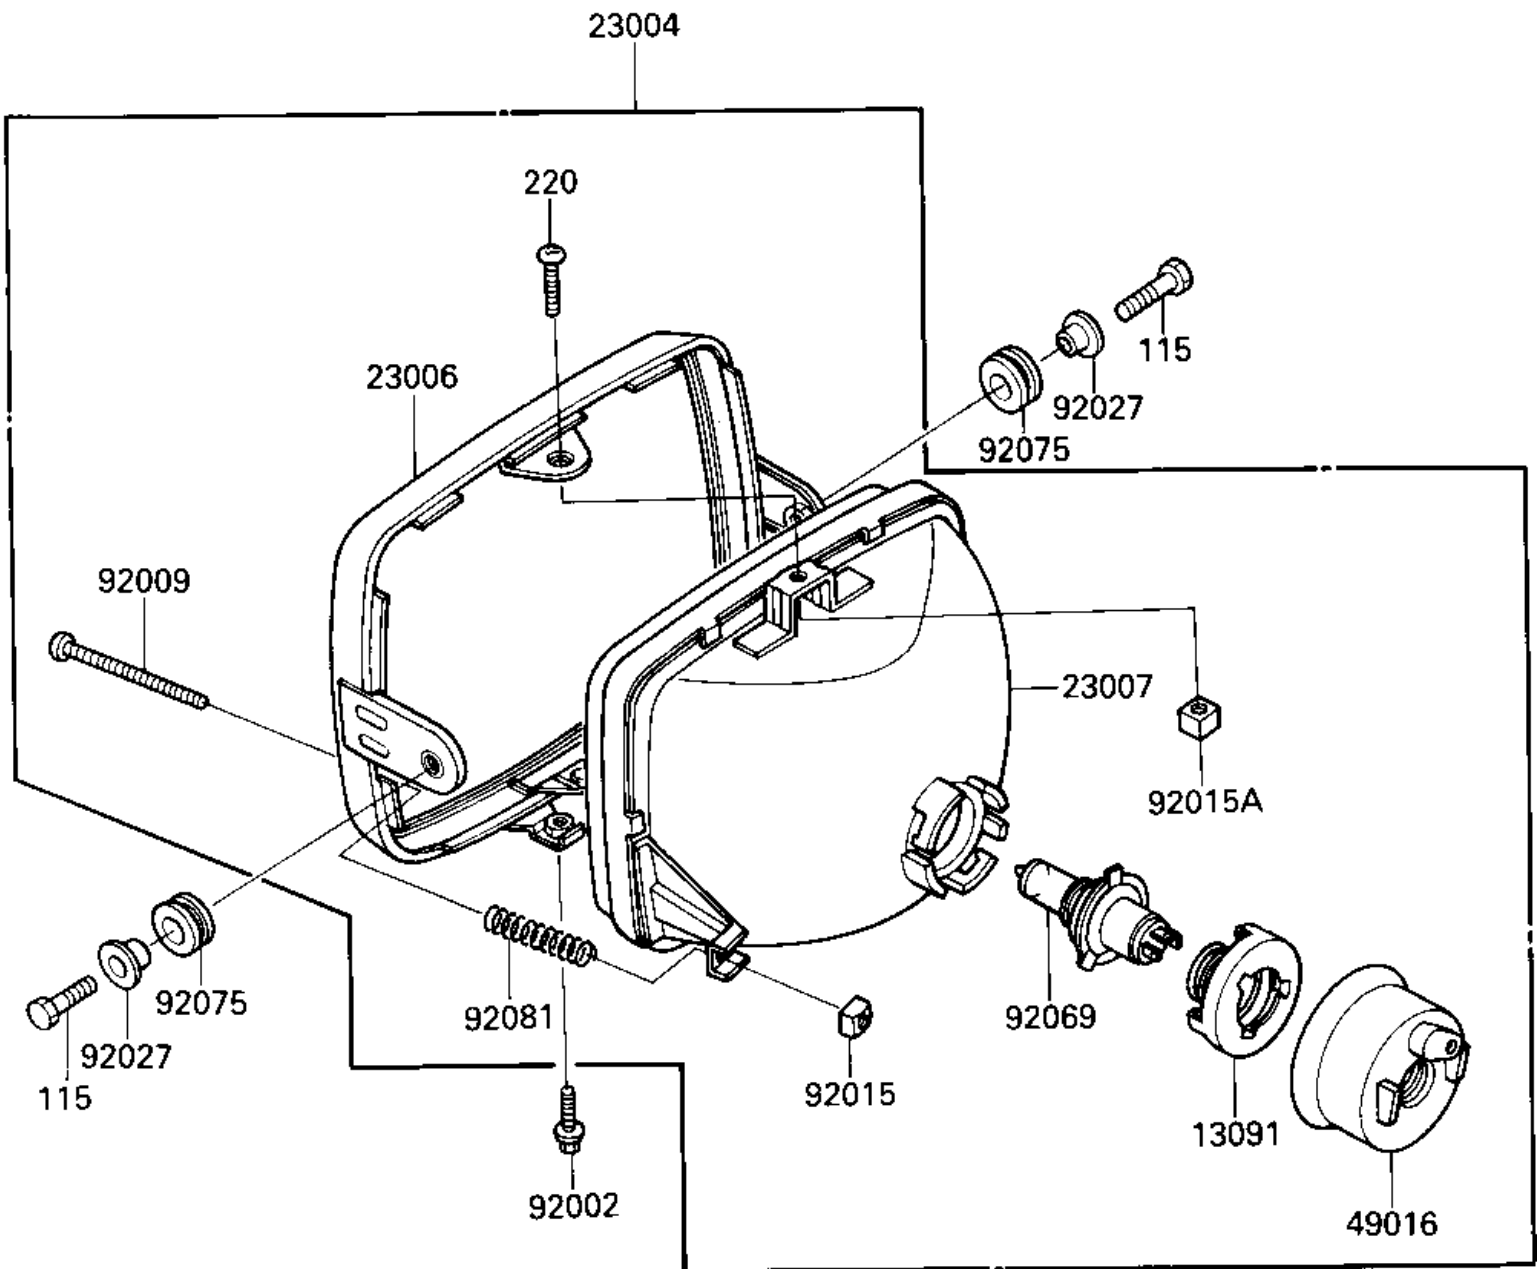

1986 NINJA® ZX™-9R PARTS DIAGRAM

HEADLIGHT

F2710-0230

1986 NINJA® ZX™-9R PARTS LIST

HEADLIGHT

ITEM NAME	PART NUMBER	QUANTITY
HOLDER,HEAD LAMP SOCK (Ref # 13091)	13091-1036	1
LAMP-HEAD (Ref # 23004)	23004-1164	1
RIM-LAMP (Ref # 23006)	23006-1054	1
LENS-COMP (Ref # 23007)	23007-1109	1
COVER,HEAD LAMP SOCKE (Ref # 49016)	49016-1023	1
BOLT (Ref # 92002)	92002-1350	1
SCREW,HEAD LAMP LENS (Ref # 92009)	92009-1047	1
NUT,4MM (Ref # 92015)	23020-018	1
NUT,5MM (Ref # 92015A)	92015-1157	1
COLLAR,FUEL TANK FITT (Ref # 92027)	92027-1134	1
BULB,12V-60/55W (Ref # 92069)	92069-1002	1
DAMPER (Ref # 92075)	92160-1007	1
SPRING,HEAD LAMP LENS (Ref # 92081)	92081-1103	1
BOLT-SMALL-UPSET 8X25 (Ref # 115)	115G0825	1
SCREW PAN HEAD 5X12 (Ref # 220)	220B0512	1