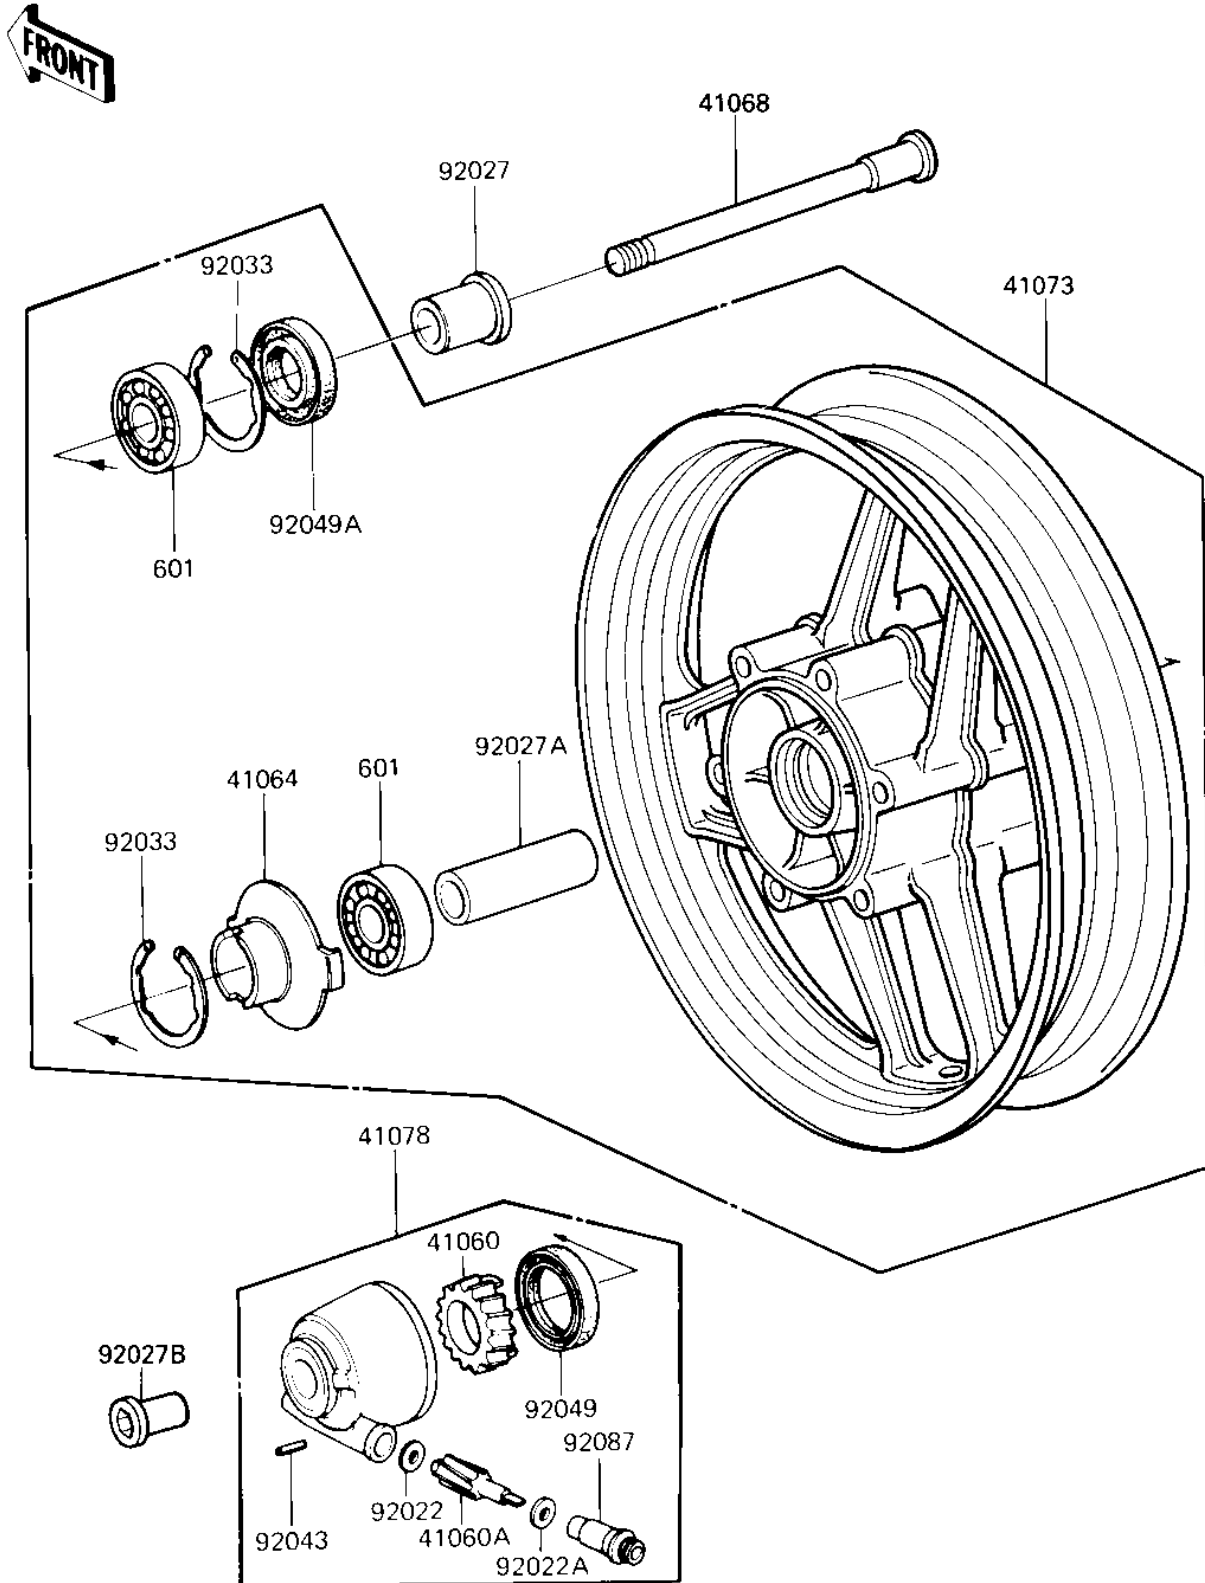

1986 NINJA® ZX™-9R PARTS DIAGRAM

FRONT WHEEL/HUB

F2230-0117

1986 NINJA® ZX™-9R PARTS LIST

FRONT WHEEL/HUB

ITEM NAME	PART NUMBER	QUANTITY
GEAR-METER SCREW,24T (Ref # 41060)	41060-1025	1
GEAR-METER SCREW,9T (Ref # 41060A)	41060-1035	1
RECEIVER,SPEEDOMETER (Ref # 41064)	41064-1006	1
AXLE,FR (Ref # 41068)	41068-1164	1
WHEEL-ASSY,FR,M.GRAY (Ref # 41073)	41073-1299-J9	1
CASE-ASSY-METER GEAR (Ref # 41078)	41078-1057	1
WASHER THRST SPD PINI (Ref # 92022)	41063-001	2
COLLAR,FR AXLE L=30MM (Ref # 92027)	92027-1225	1
COLLAR,L=70 (Ref # 92027A)	92027-1725	1
COLLAR,&NUT,FR AXLE,L (Ref # 92027B)	92027-1726	1
CIRCLIP,42MM (Ref # 92033)	92033-1041	1
PIN,SPRING (Ref # 92043)	41082-001	1
OIL SEAL,BJN30427-C3 (Ref # 92049)	92049-1057	1
OIL SEAL,AG1144AO (Ref # 92049A)	92049-1058	1
BUSHING,METER GEAR (Ref # 92087)	92087-1002	1
UNAVAILABLE IN PRICE BOOK (Ref # 601)	601B63020	1