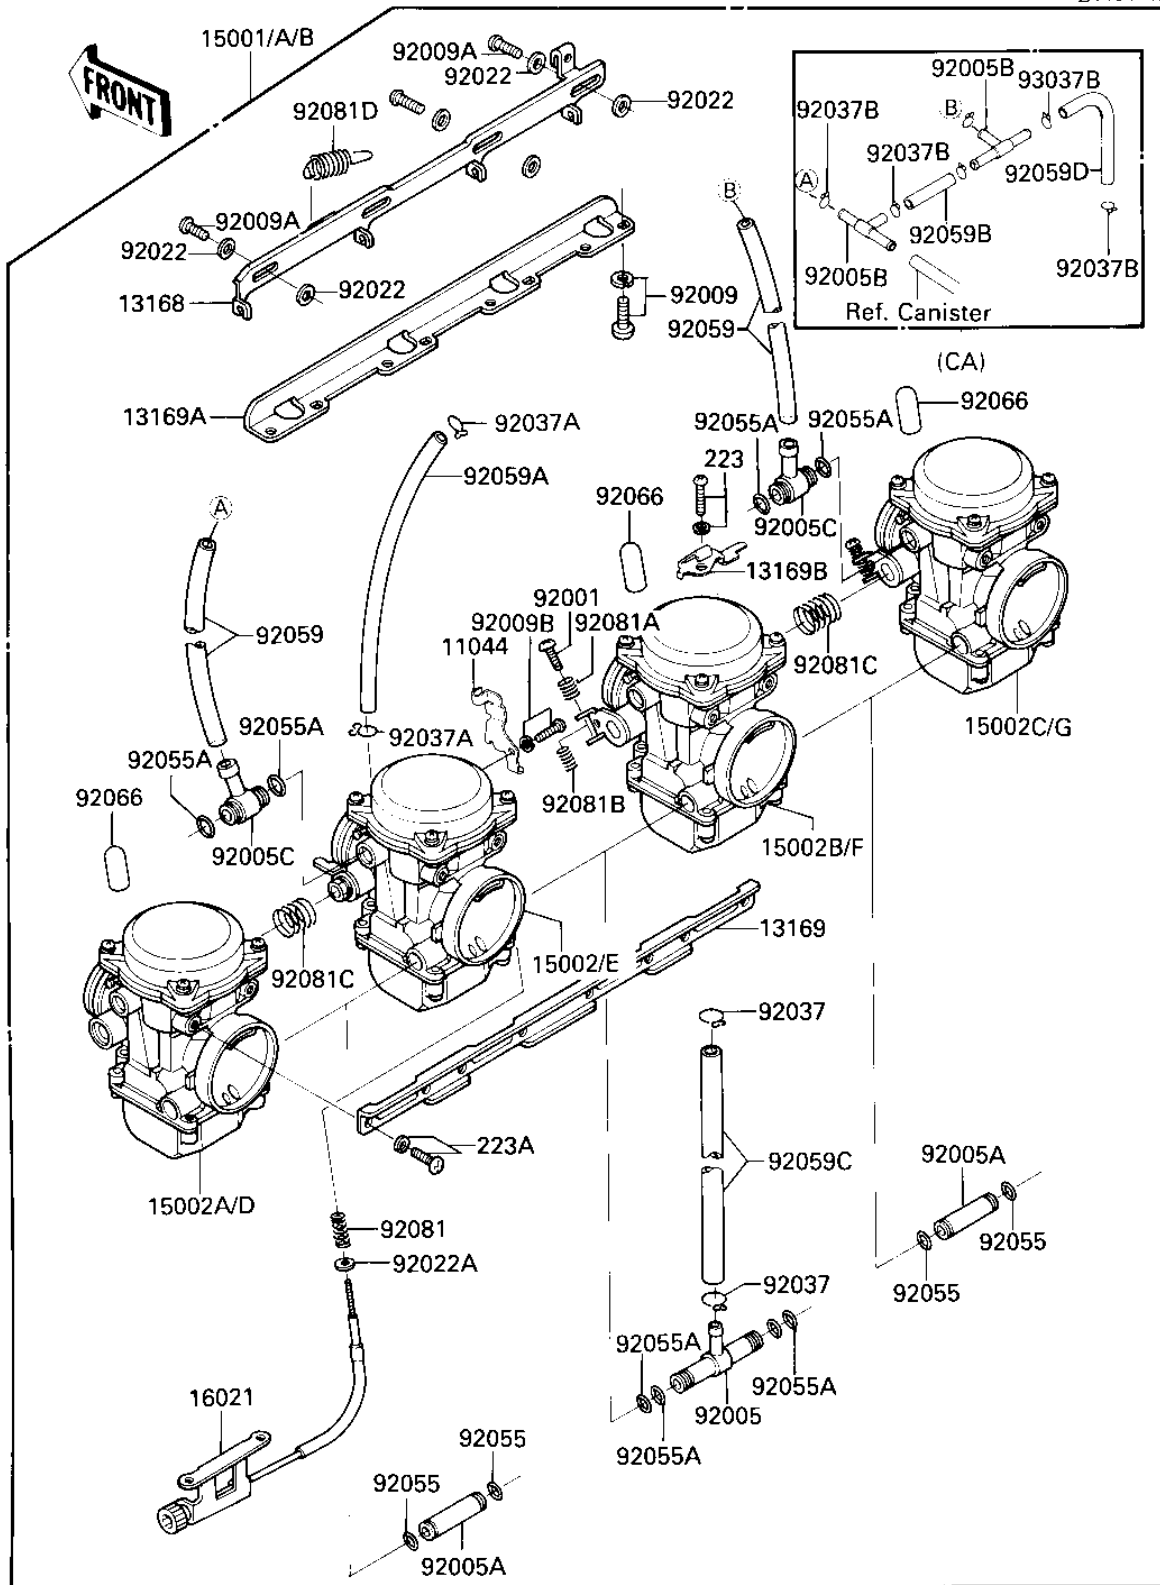

1986 NINJA® ZX™-9R PARTS DIAGRAM

CARBURETOR ASSY

E1611-0204