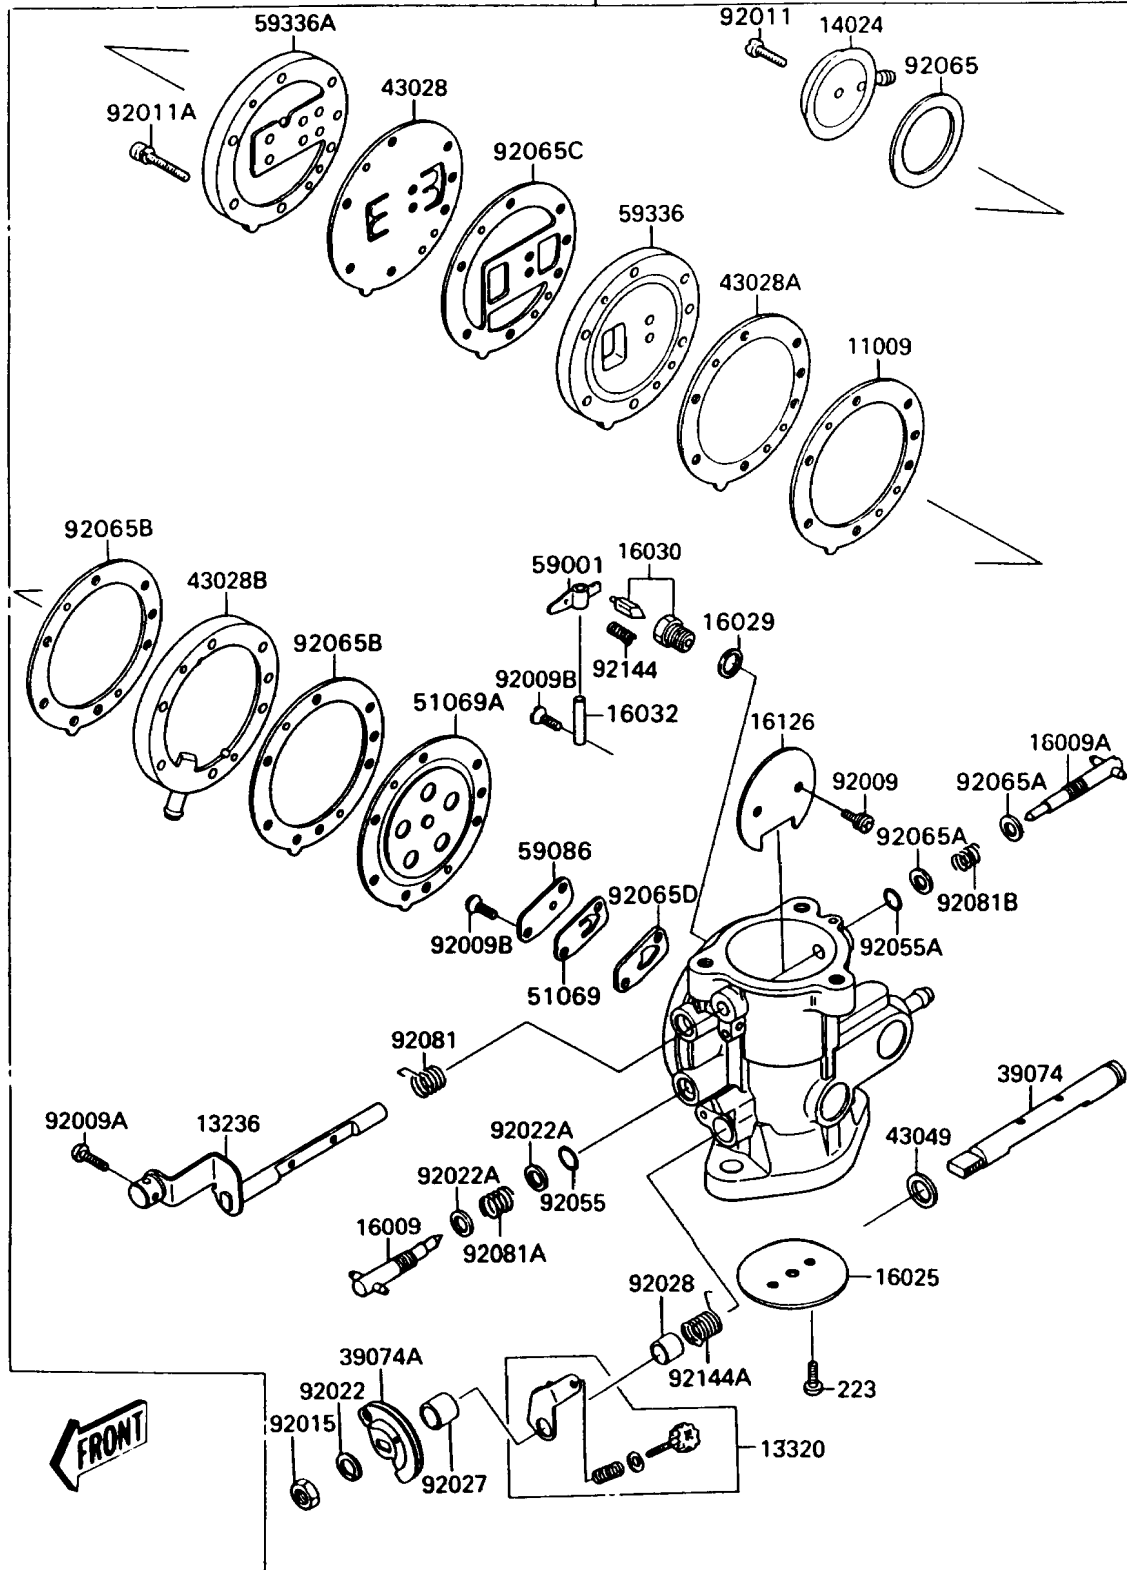

1987 JET SKI® 300 SX PARTS DIAGRAM

Carburetor(&NAMI.JS300AE022805)

15001

E1611-0236

1987 JET SKI® 300 SX PARTS LIST

Carburetor(&NAMI.JS300AE022805)

ITEM NAME	PART NUMBER	QUANTITY
GASKET (Ref # 11009)	11009-3036	1
LEVER-COMP,CHOKE (Ref # 13236)	13236-3701	1
LEVER-ASSY,THROTTLE (Ref # 13320)	13320-3701	1
COVER,CARBURETOR (Ref # 14024)	14024-3721	1
CARBURETOR-ASSY (Ref # 15001)	15001-3716	1
NEEDLE-JET,PILOT SCREW (Ref # 16009)	16009-2092	1
NEEDLE-JET,HIGH SPEED (Ref # 16009A)	16009-3002	1
VALVE-THROTTLE,#140 (Ref # 16025)	16025-3702	1
GASKET,FLOAT VALVE SEAT (Ref # 16029)	16029-004	1
VALVE-FLOAT,#1.8 (Ref # 16030)	16030-3702	1
PIN,FLOAT (Ref # 16032)	16032-006	1
VALVE,CHOKE (Ref # 16126)	16126-3701	1
LEVER-ASSY-THROTTLE,SHAFT (Ref # 39074)	39074-3703	1
LEVER-ASSY-THROTTLE,THROTTLE (Ref # 39074A)	39074-3704	1
DIAPHRAGM,PUMP,CARBURETOR (Ref # 43028)	43028-3001	1
DIAPHRAGM,PUMP,CARBURETOR (Ref # 43028A)	43028-3002	1
DIAPHRAGM,PUMP (Ref # 43028B)	43028-3701	1
PACKING (Ref # 43049)	43049-3702	1
DIAPHRAGM,CHECK SHEET (Ref # 51069)	51069-501	1
DIAPHRAGM,MAIN,CARB (Ref # 51069A)	51069-502	1
PLATE (Ref # 59001)	59001-506	1
BRACKET,CARBURETOR (Ref # 59086)	59086-541	1
CASE-PUMP (Ref # 59336)	59336-3002	1
CASE-PUMP (Ref # 59336A)	59336-3003	1
SCREW,CHOKE VALVE (Ref # 92009)	92009-3704	1
SCREW,CHOKE LEVER (Ref # 92009A)	92009-3705	1
SCREW (Ref # 92009B)	92009-3714	1
SCREW,4X12 (Ref # 92011)	92011-510	1
SCREW,4X30 (Ref # 92011A)	92011-515	1