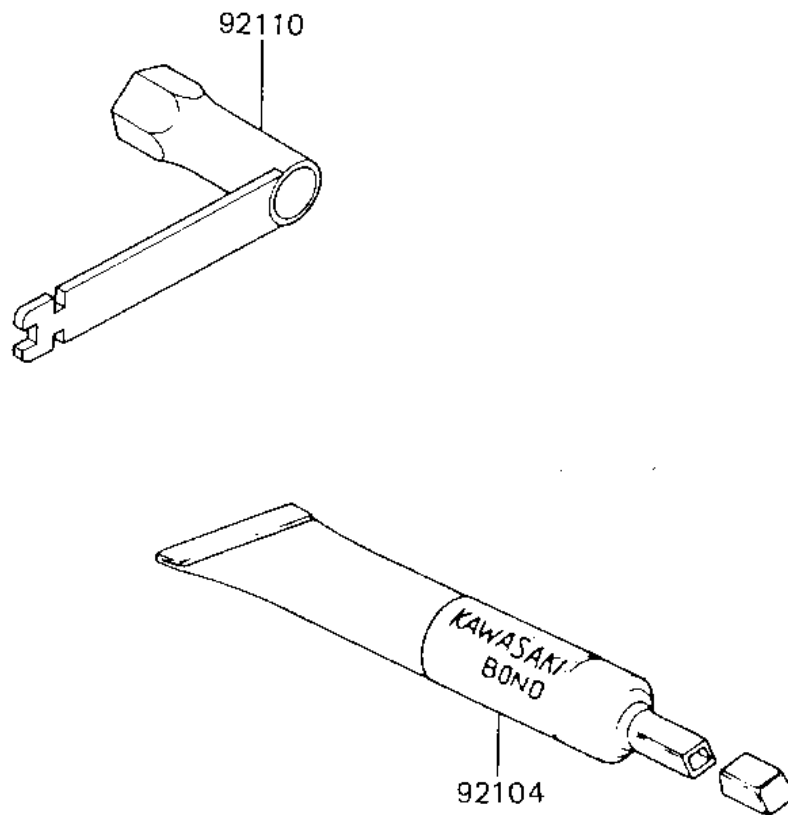

## 1986 KX™500 PARTS DIAGRAM

OWNER TOOLS

F2810-0034

## 1986 KX™500 PARTS LIST

### OWNER TOOLS

ITEM NAME	PART NUMBER	QUANTITY
LIQUID GASKET (Ref # 92104)	92104-002	1
TOOL-WRENCH (Ref # 92110)	92110-1119	1