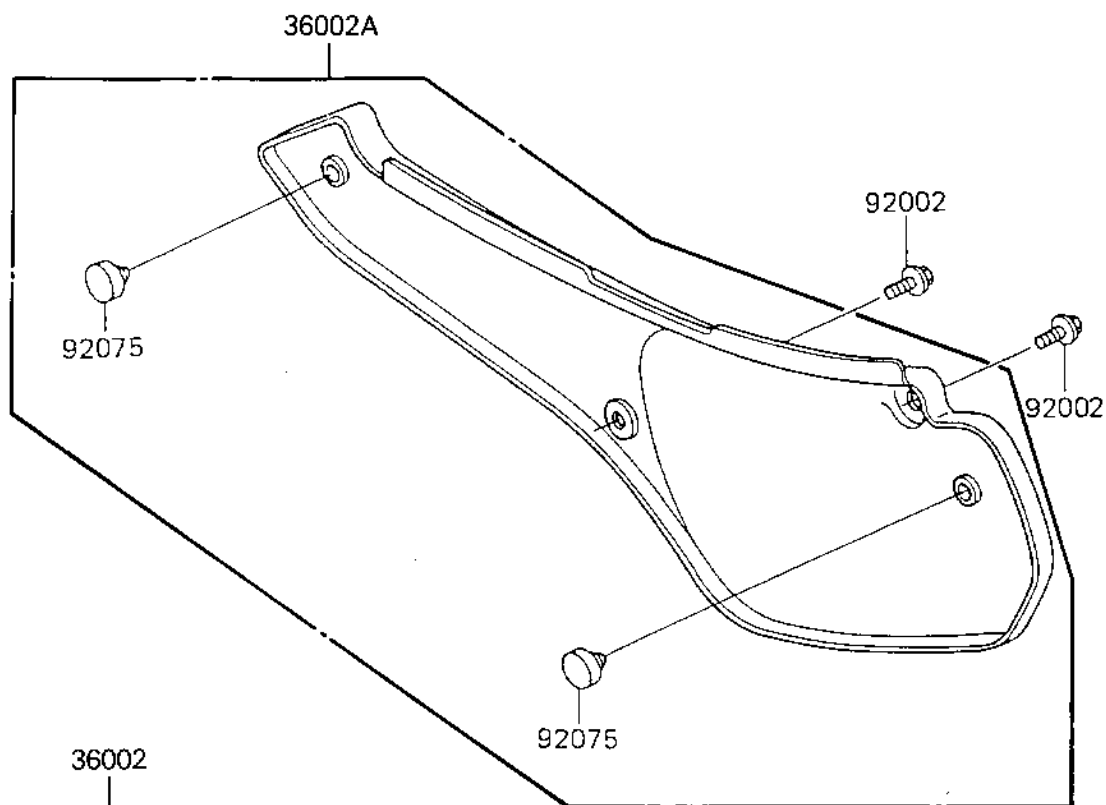

1986 KX™500 PARTS DIAGRAM

SIDE COVERS

F2611-0004

1986 KX™500 PARTS LIST

SIDE COVERS

ITEM NAME	PART NUMBER	QUANTITY
COVER-SIDE,LH,L.GREEN (Ref # 36002)	36002-5185-AC	1
COVER-SIDE,RH,L.GREEN (Ref # 36002A)	36002-5186-AC	1
BOLT,6X14 (Ref # 92002)	92150-1340	1
DAMPER,SIDE COVER (Ref # 92075)	92075-1598	1