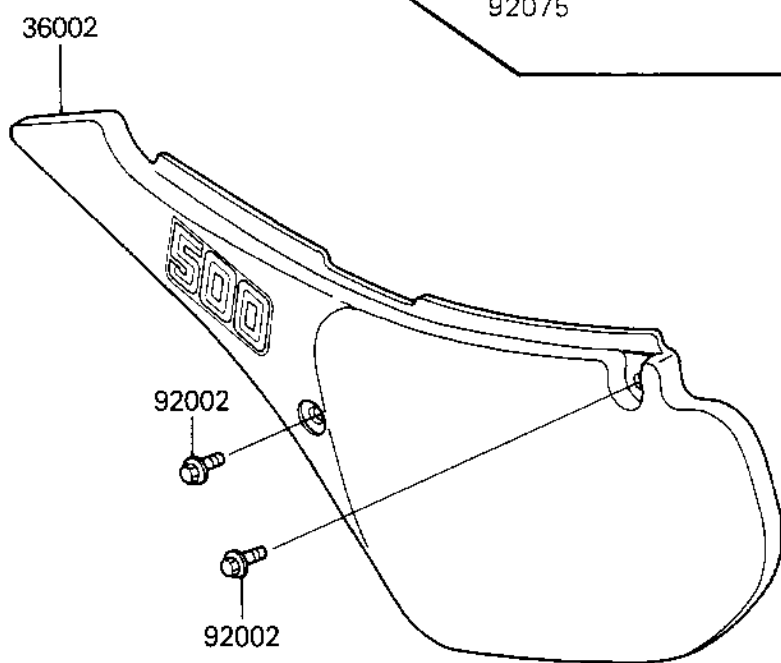

1986 KX™500 PARTS DIAGRAM

SIDE COVERS

F2611-0004

1986 KX™500 PARTS LIST

SIDE COVERS

ITEM NAME	PART NUMBER	QUANTITY
COVER-SIDE,LH,L.GREEN (Ref # 36002)	36002-5185-AC	1
COVER-SIDE,RH,L.GREEN (Ref # 36002A)	36002-5186-AC	1
BOLT,6X14 (Ref # 92002)	92150-1340	1
DAMPER,SIDE COVER (Ref # 92075)	92075-1598	1