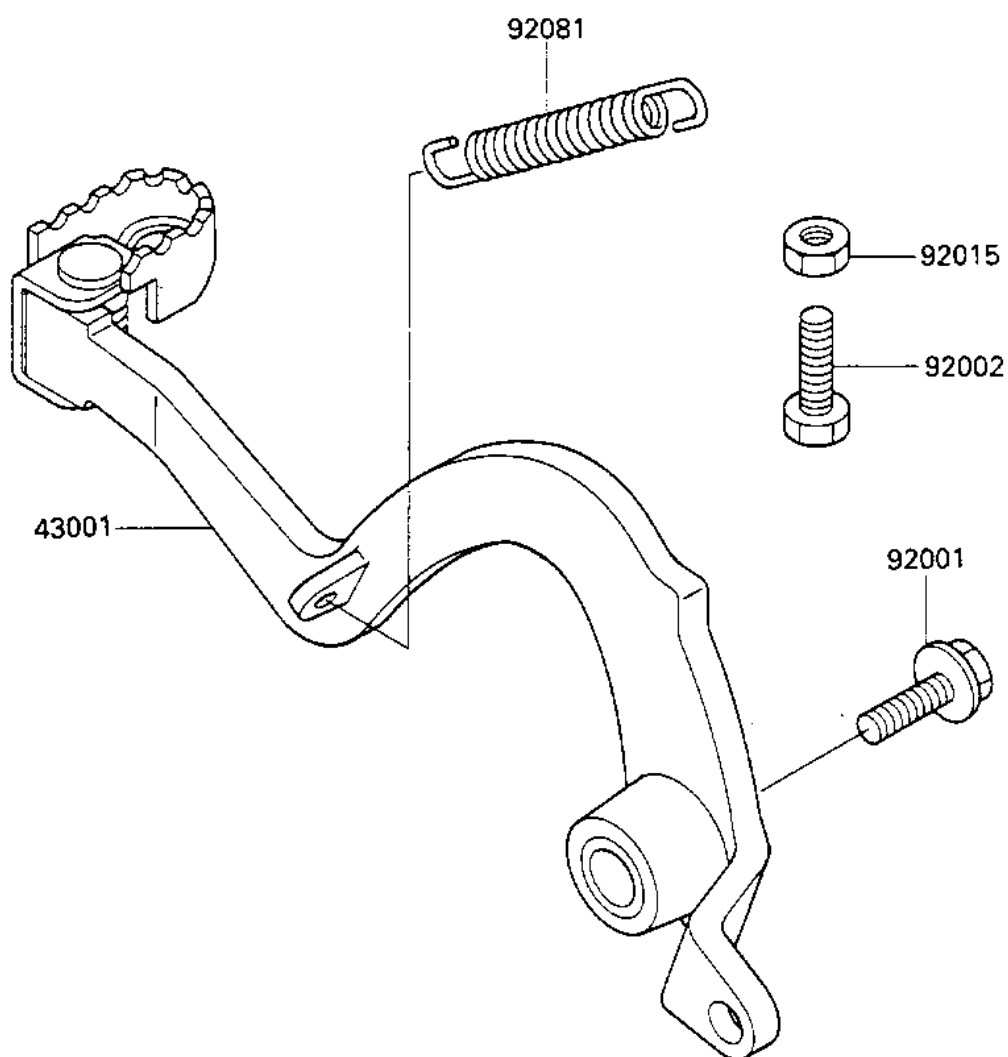

1986 KX™500 PARTS DIAGRAM

BRAKE PEDAL

F2260-0162

1986 KX™500 PARTS LIST

BRAKE PEDAL

ITEM NAME	PART NUMBER	QUANTITY
LEVER-BRAKE,PEDAL (Ref # 43001)	43001-1195	1
BOLT,HEX HEAD,6X10 (Ref # 92001)	92001-1034	1
BOLT,6X20 (Ref # 92002)	92002-1373	1
NUT,6MM (Ref # 92015)	92015-1391	1
SPRING (Ref # 92081)	92081-1932	1