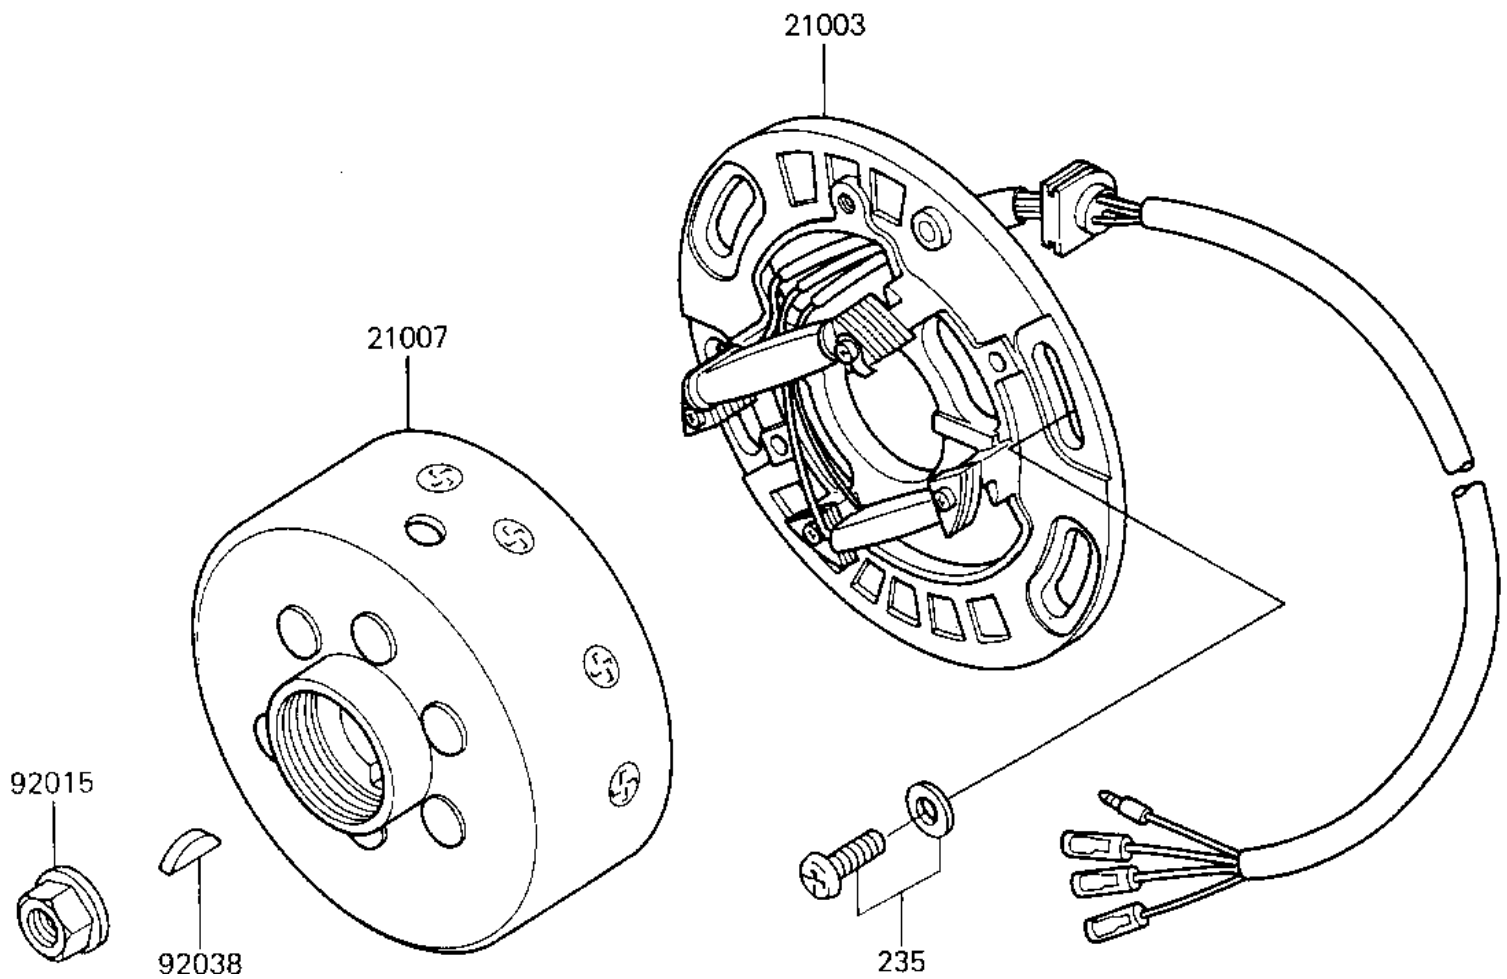

1986 KX™500 PARTS DIAGRAM

GENERATOR

E1810-0146

1986 KX™500 PARTS LIST

GENERATOR

ITEM NAME	PART NUMBER	QUANTITY
STATOR (Ref # 21003)	21003-1141	1
ROTOR (Ref # 21007)	21007-1140	1
NUT-12MM (Ref # 92015)	92015-1156	1
WOODRUFF KEY (Ref # 92038)	92038-001	1
SCREW-PAN-WP-CROS (Ref # 235)	235B0616	1