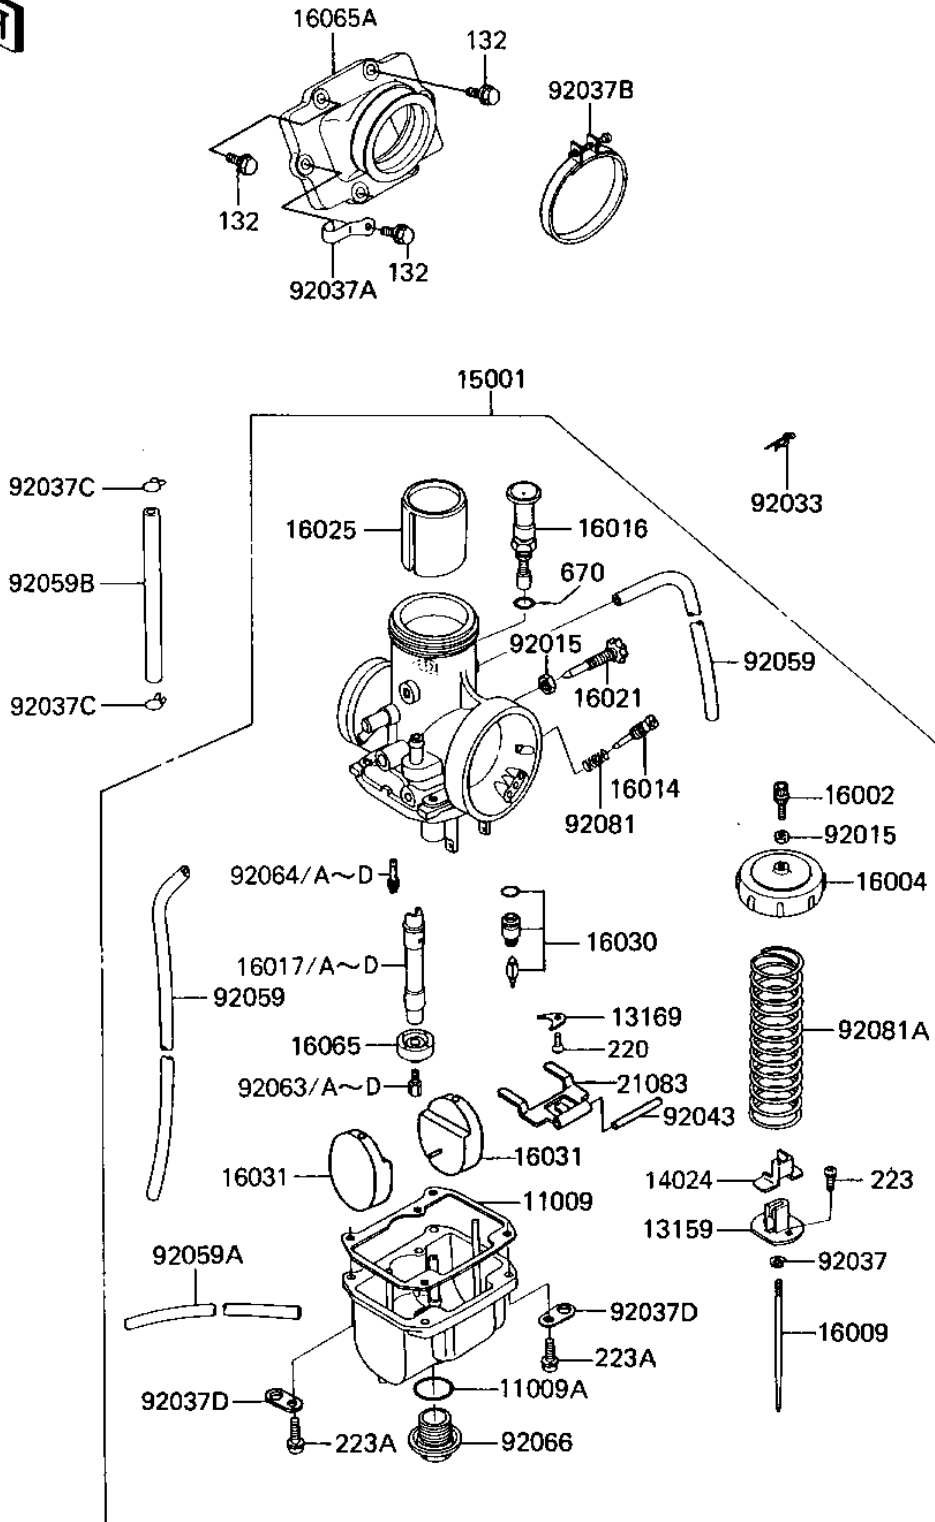

1986 KX™500 PARTS DIAGRAM

CARBURETOR

E1611-0206