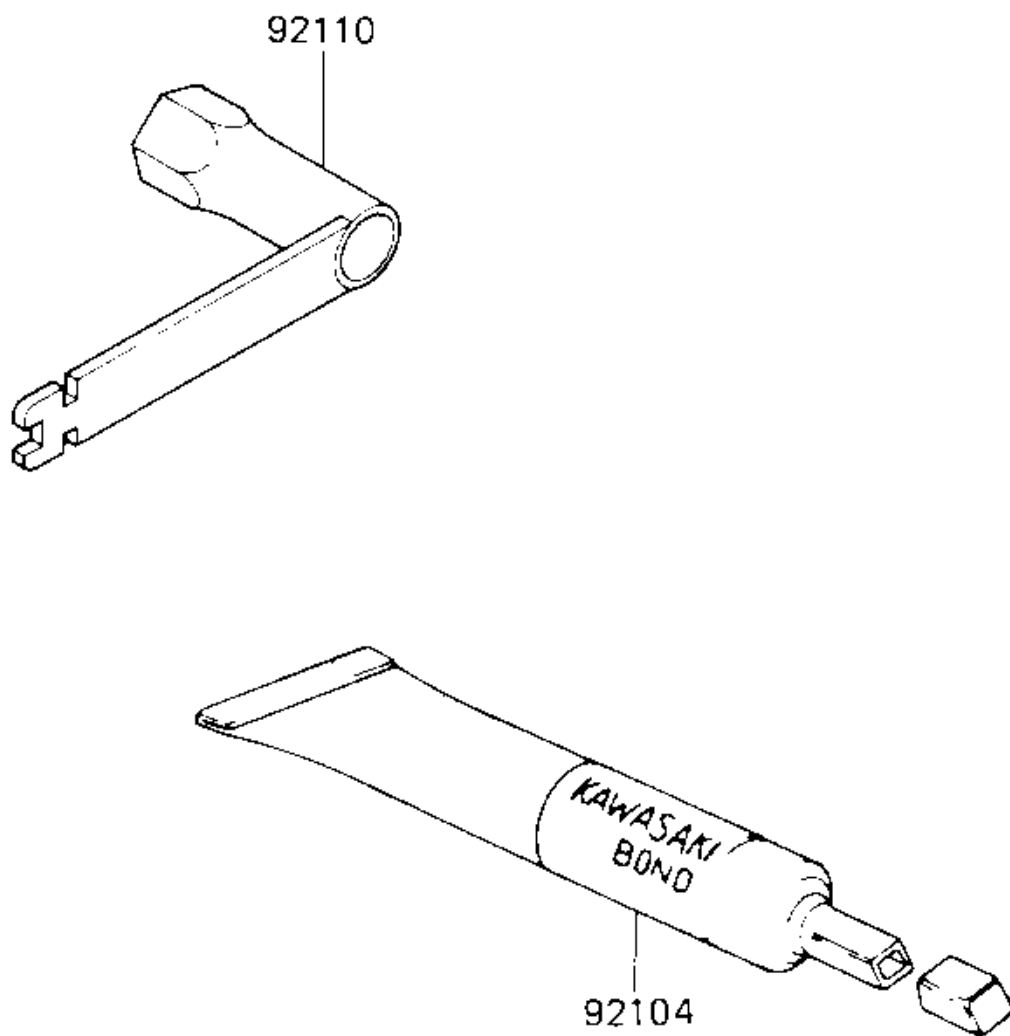

## 1986 KX™250 PARTS DIAGRAM

OWNER TOOLS

F2810-0034

## 1986 KX™250 PARTS LIST

OWNER TOOLS

ITEM NAME	PART NUMBER	QUANTITY
LIQUID GASKET (Ref # 92104)	92104-002	1
TOOL-WRENCH (Ref # 92110)	92110-1119	1