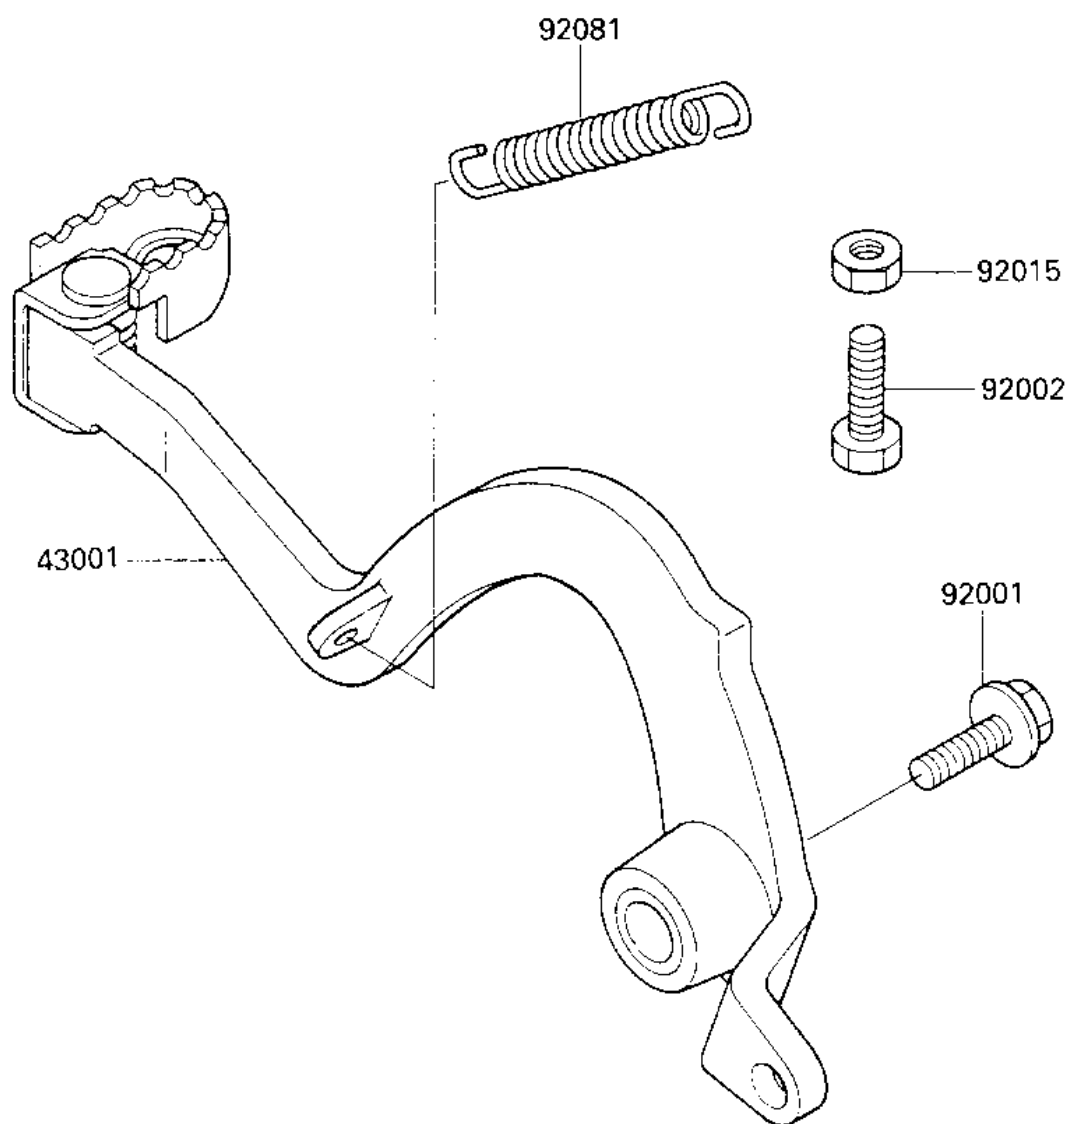

1986 KX™250 PARTS DIAGRAM

BRAKE PEDAL

F2260-0163

1986 KX™250 PARTS LIST

BRAKE PEDAL

ITEM NAME	PART NUMBER	QUANTITY
LEVER-BRAKE,PEDAL (Ref # 43001)	43001-1195	1
BOLT,HEX HEAD,6X10 (Ref # 92001)	92001-1034	1
BOLT,6X20 (Ref # 92002)	92002-1373	1
NUT,6MM (Ref # 92015)	92015-1391	1
SPRING (Ref # 92081)	92081-1932	1