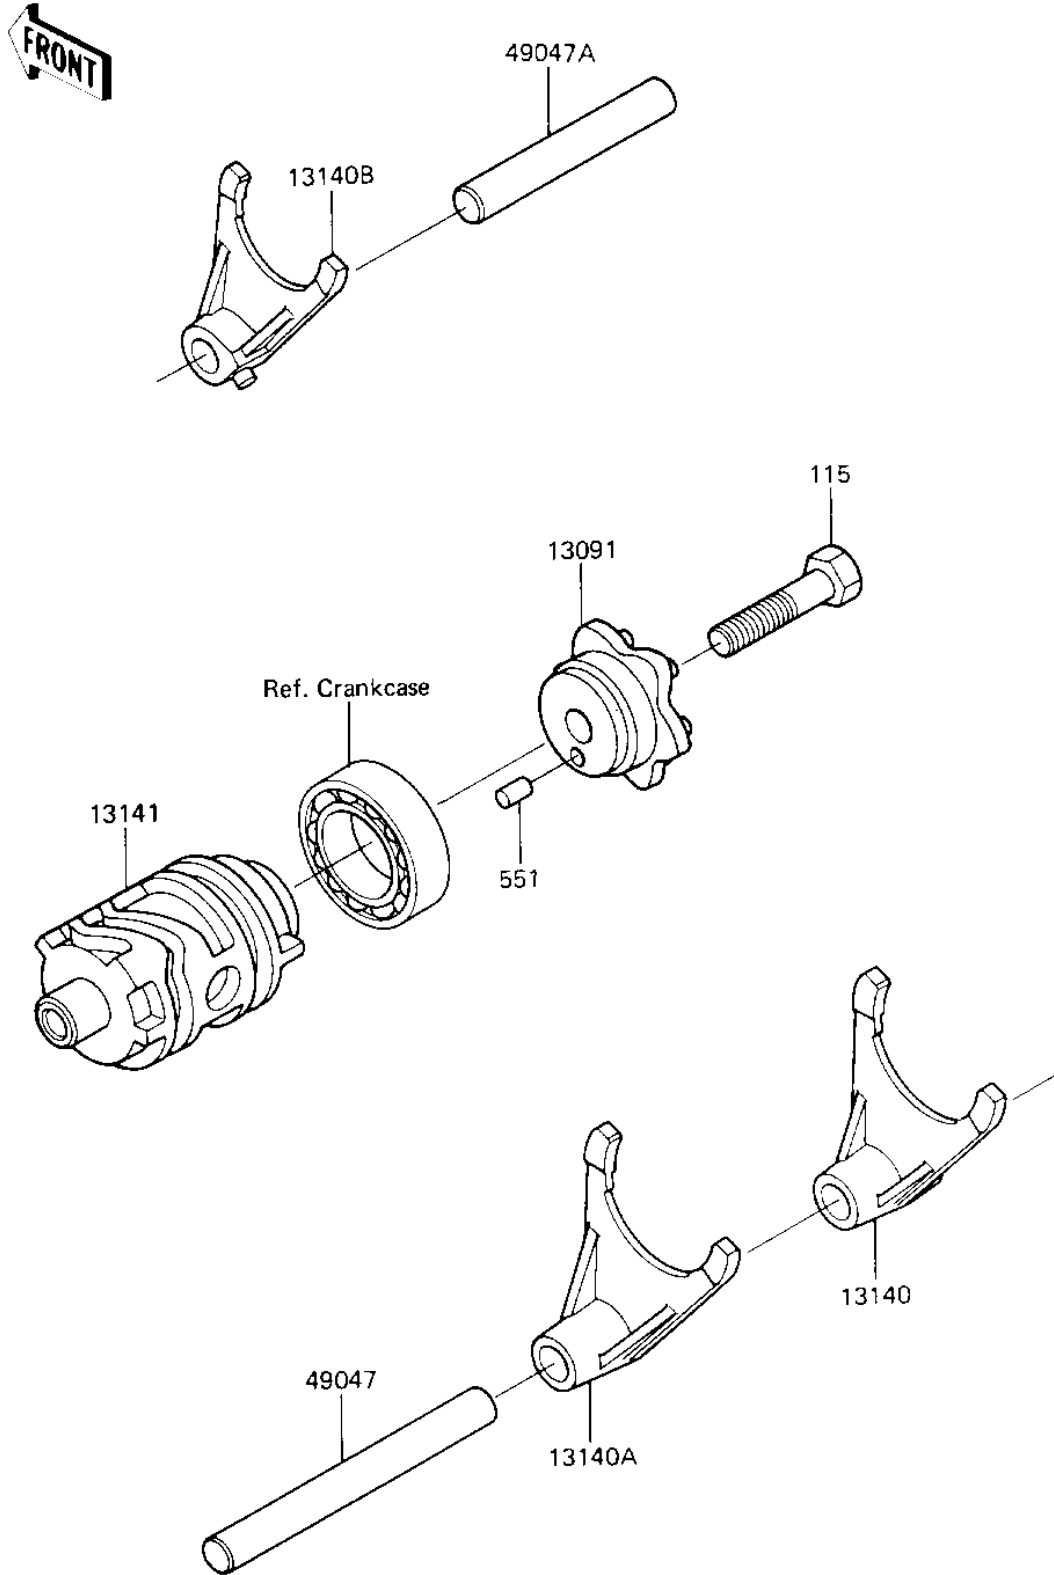

1986 KX™250 PARTS DIAGRAM

GEAR CHANGE DRUM & FORKS

E1362-0098

1986 KX™250 PARTS LIST

GEAR CHANGE DRUM & FORKS

ITEM NAME	PART NUMBER	QUANTITY
HOLDER (Ref # 13091)	13091-1427	1
FORK-SHIFT,LOW (Ref # 13140)	13140-1071	1
FORK-SHIFT,2ND&3RD (Ref # 13140A)	13140-1072	1
FORK-SHIFT,4TH&TOP (Ref # 13140B)	13140-1073	1
DRUM-CHANGE (Ref # 13141)	13141-1069	1
ROD,SHIFT,10X90 (Ref # 49047)	49047-1009	1
ROD,SHIFT,L=65M/M (Ref # 49047A)	49047-1011	1
BOLT-SMALL-UPSET 8X2 (Ref # 115)	115G0825	1
PIN,DOWEL,4X8 (Ref # 551)	551A0408	1