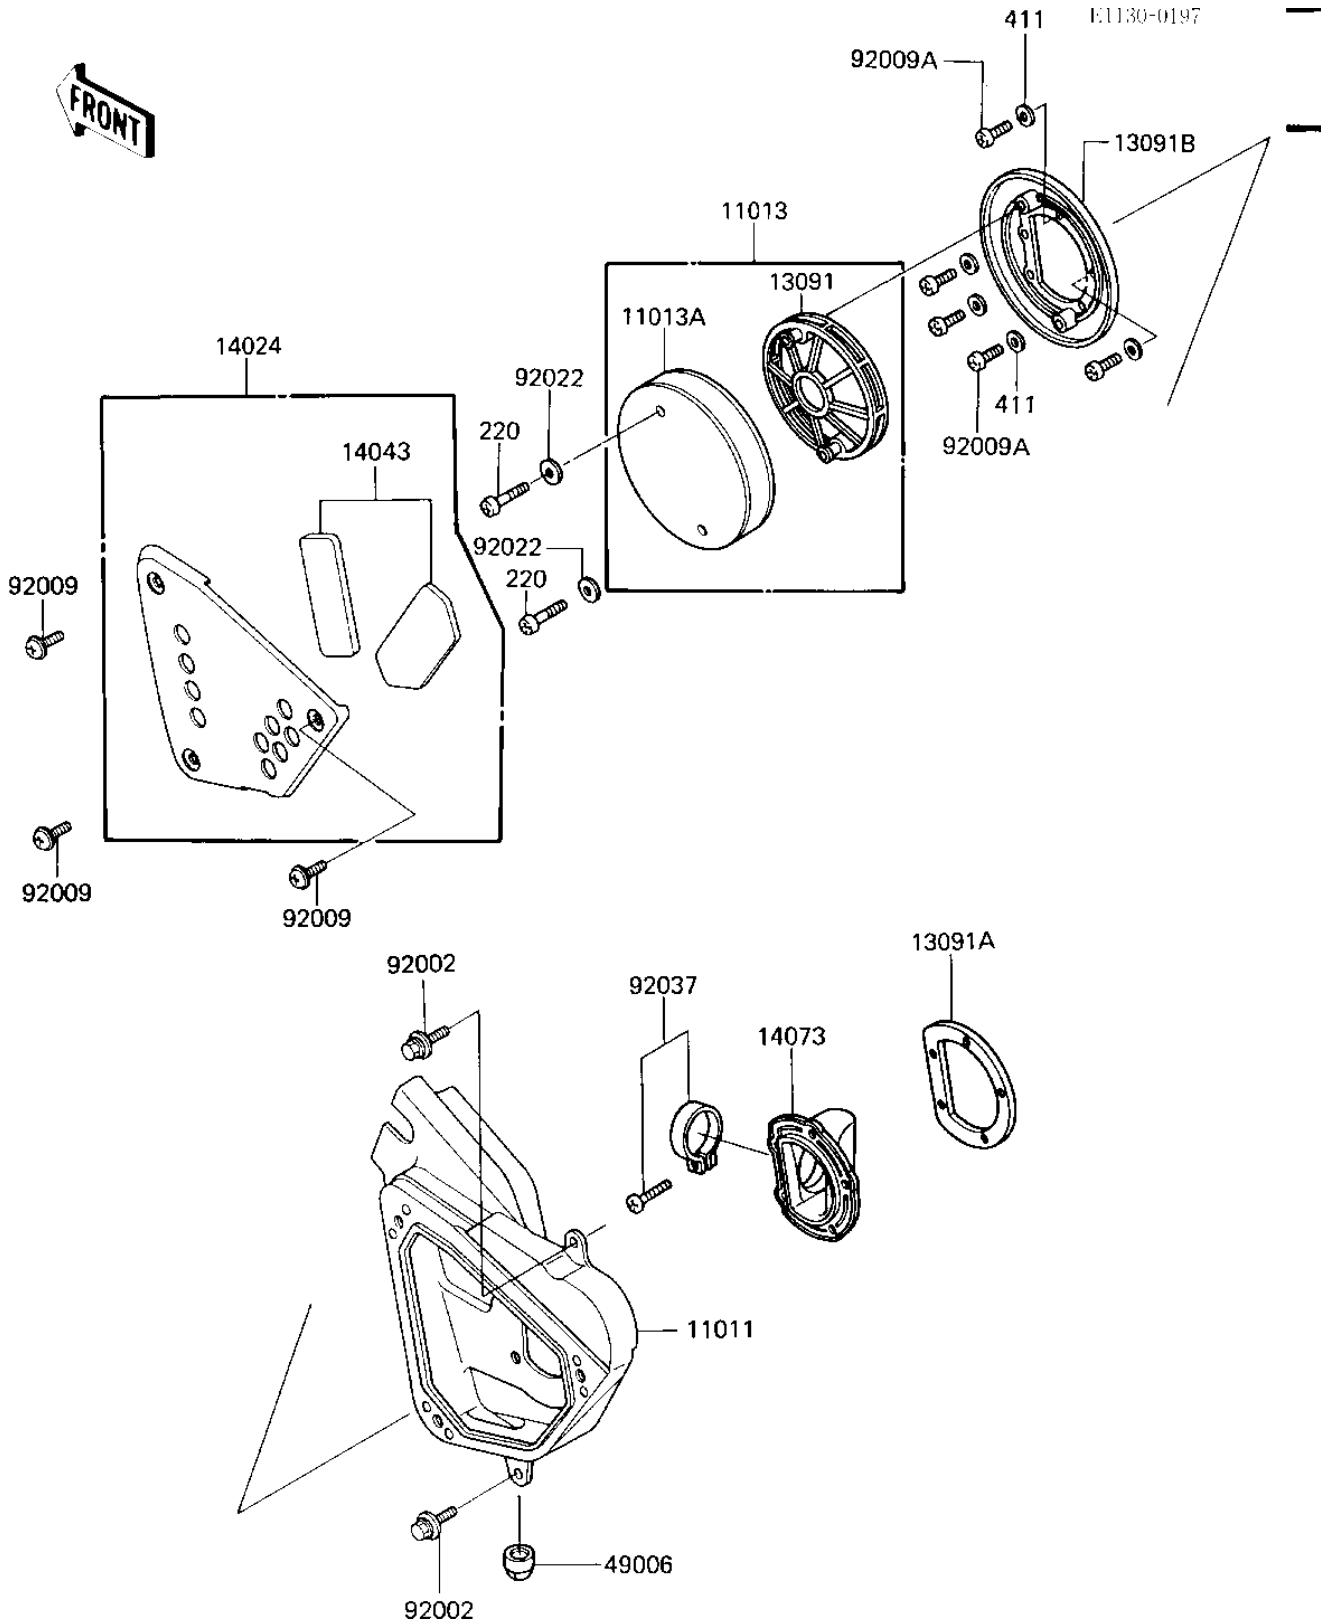

1986 KX™250 PARTS DIAGRAM

AIR CLEANER

1986 KX™250 PARTS LIST

AIR CLEANER

ITEM NAME	PART NUMBER	QUANTITY
CASE-AIR FILTER (Ref # 11011)	11011-1220	1
ELEMENT-AIR FILTER (Ref # 11013)	11013-1110	1
ELEMENT-AIR FILTER (Ref # 11013A)	11013-1111	1
HOLDER (Ref # 13091)	13091-1265	1
HOLDER,DUCT (Ref # 13091A)	13091-1266	1
HOLDER,ELEMENT (Ref # 13091B)	13091-1267	1
COVER,AIR FILTER CAS (Ref # 14024)	14024-1210	1
FILTER,COVER (Ref # 14043)	14043-1057	1
DUCT,AIR FILTER (Ref # 14073)	14073-1195	1
BOOT (Ref # 49006)	49006-1187	1
BOLT (Ref # 92002)	92150-1506	1
SCREW,6X14 (Ref # 92009)	92009-1287	1
SCREW,5X14 (Ref # 92009A)	92009-1341	1
WASHER 6.5X20X1.6T (Ref # 92022)	92022-125	1
CLAMP,AIR FILTER (Ref # 92037)	92037-1409	1
SCREW PAN HEAD 6X40 (Ref # 220)	220B0640	1
WASHER PLAIN 5MM (Ref # 411)	411B0500	1