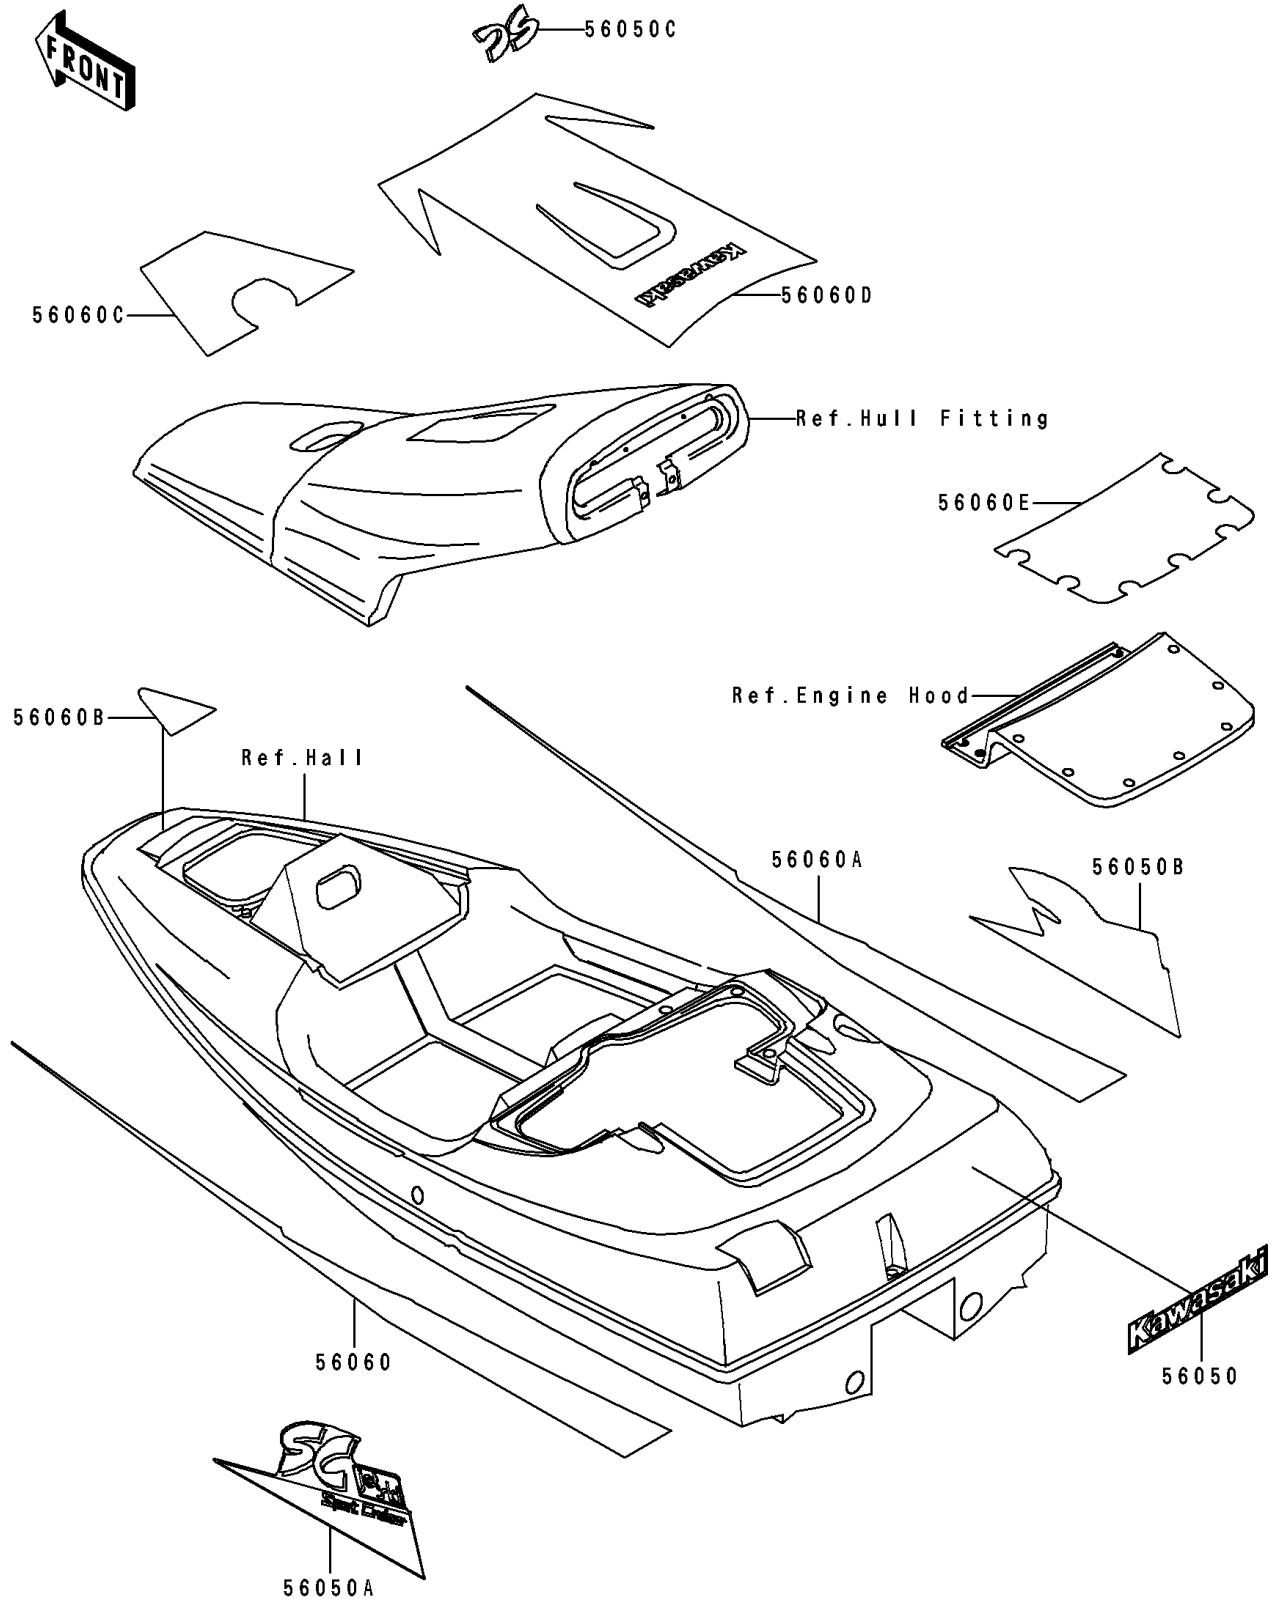

1991 JET SKI® SC PARTS DIAGRAM

Decals(JL650-A1)

F3880

1991 JET SKI® SC PARTS LIST

Decals(JL650-A1)

ITEM NAME	PART NUMBER	QUANTITY
MARK,KAWASAKI (Ref # 56050)	56050-1618	1
MARK,DECK,LH,SC.JET SKI (Ref # 56050A)	56050-1619	1
MARK,DECK,RH,SC.JET SKI (Ref # 56050B)	56050-1620	1
MARK,SC (Ref # 56050C)	56050-1621	1
PATTERN,DECK,LH (Ref # 56060)	56060-1320	1
PATTERN,DECK,RH (Ref # 56060A)	56060-1321	1
PATTERN,DECK,FR (Ref # 56060B)	56060-1322	1
PATTERN,STORAGE COVER (Ref # 56060C)	56060-1323	1
PATTERN,HANDLE TOWER COVER (Ref # 56060D)	56060-1324	1
PATTERN,ENGINE HOOD (Ref # 56060E)	56060-1325	1