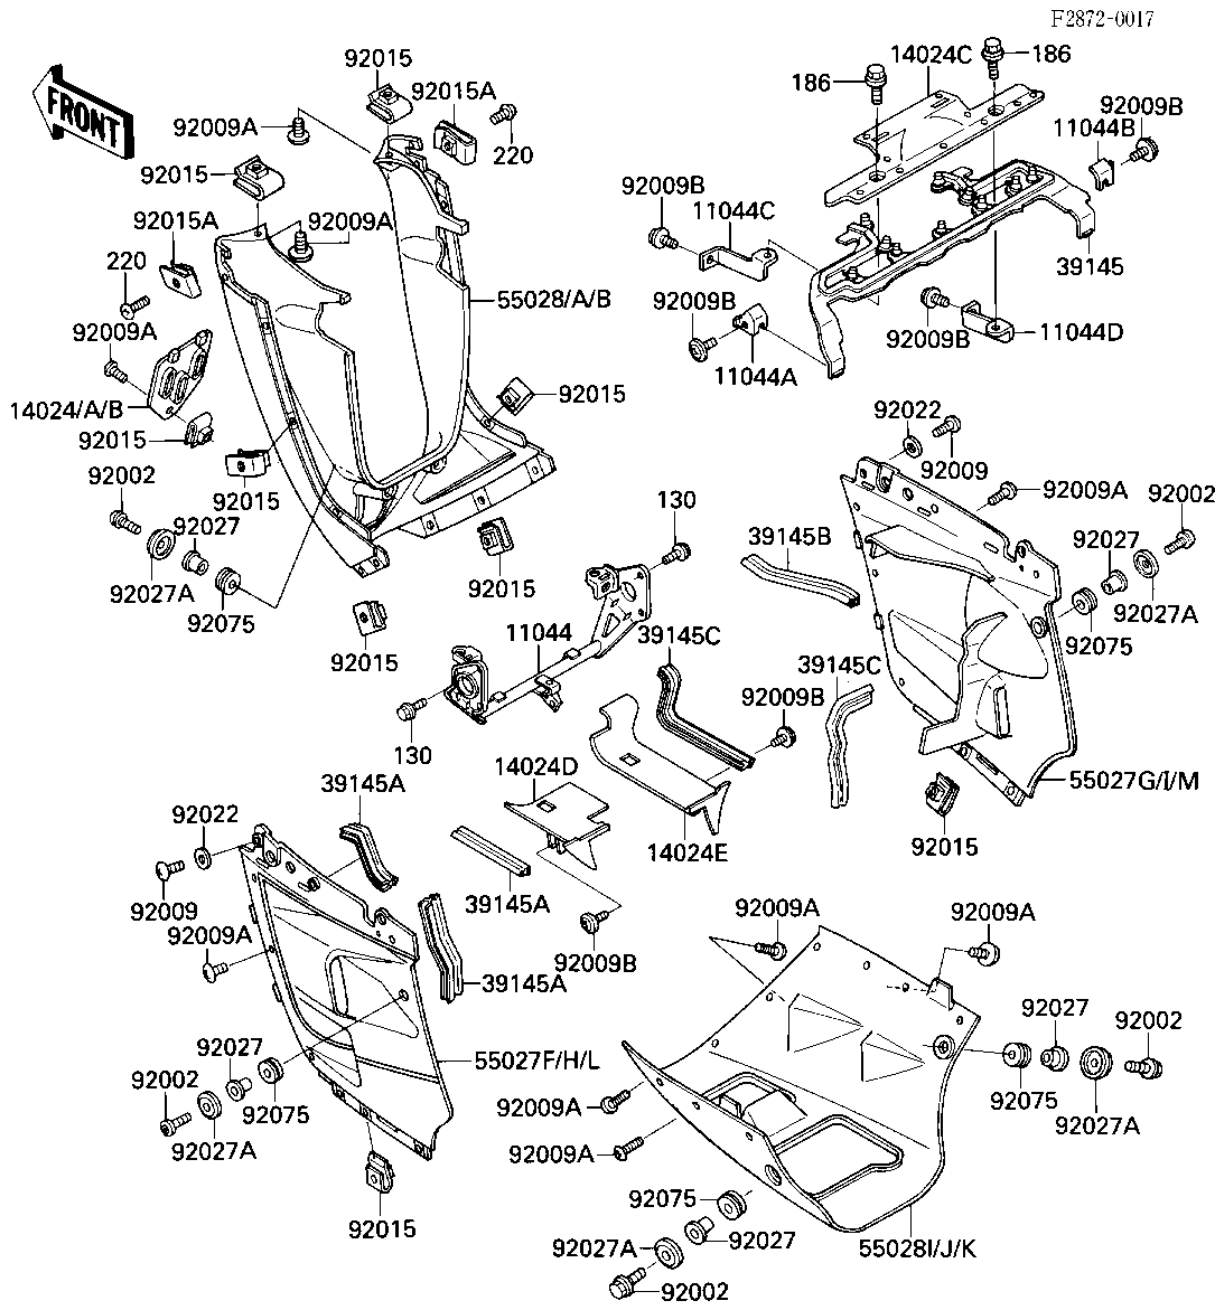

1986 NINJA® 1000R PARTS DIAGRAM

FAIRING LOWERS

1986 NINJA® 1000R PARTS LIST

FAIRING LOWERS

ITEM NAME	PART NUMBER	QUANTITY
BRACKET,OIL COOLER (Ref # 11044)	11044-1198	1
BRACKET,CENTER COVER, (Ref # 11044A)	11044-1441	1
BRACKET,CENTER COVER, (Ref # 11044B)	11044-1442	1
BRACKET,COWLING,SIDE, (Ref # 11044C)	11044-1580	1
BRACKET,COWLING,SIDE, (Ref # 11044D)	11044-1581	1
COVER,RESERVE TANK,P. (Ref # 14024A)	14024-1068-T2	1
COVER,RESERVE TANK,M. (Ref # 14024B)	14024-1068-1A	1
COVER,CNT (Ref # 14024C)	14024-1109	1
COVER,LOWER COWLING I (Ref # 14024D)	14024-1114	1
COVER,LOWER COWLING I (Ref # 14024E)	14024-1115	1
TRIM-SEAL,CENTER COVE (Ref # 39145)	39145-1054	1
TRIM-SEAL,SIDE COWLIN (Ref # 39145A)	39145-1055	1
TRIM-SEAL,SIDE COWLIN (Ref # 39145B)	39145-1056	1
TRIM-SEAL,SIDE COWLIN (Ref # 39145C)	39145-1057	1
COWLING-ASSY,SIDE,LH, (Ref # 55027F)	55027-5016-T3	1
COWLING-ASSY,SIDE,RH, (Ref # 55027G)	55027-5017-T3	1
COWLING-ASSY,SIDE,LH, (Ref # 55027H)	55027-5018-T4	1
COWLING-ASSY,SIDE,RH, (Ref # 55027I)	55027-5019-T4	1
COWLING,FR,P.C.GRAY (Ref # 55028A)	55028-1090-T2	1
COWLING,FR,M.BLACK (Ref # 55028B)	55028-1090-1A	1
COWLING,LWR,M.BLACK (Ref # 55028I)	55028-5200-1A	1
COWLING,LWR,P.C.GRAY (Ref # 55028J)	55028-5201-T2	1
BOLT,SOCKET,6X18 (Ref # 92002)	92150-1553	1
SCREW,SEAT COVER (Ref # 92009)	92009-1186	1
SCREW (Ref # 92009A)	92009-1653	1
SCREW,6X10 (Ref # 92009B)	92009-1402	1
NUT (Ref # 92015)	92015-1710	1
NUT,4MM (Ref # 92015A)	92015-1558	1
WASHER PL 5.2X18X1.2 (Ref # 92022)	92022-285	1

1986 NINJA® 1000R PARTS LIST

FAIRING LOWERS

ITEM NAME	PART NUMBER	QUANTITY
COLLAR (Ref # 92027)	92027-1795	1
COLLAR,FRONT COWLING (Ref # 92027A)	92027-1886	1
DAMPER (Ref # 92075)	92075-1634	1
BOLT-FLANGED,8X12 (Ref # 130)	130G0812	1
BOLT-UPSET-WP (Ref # 186)	186C0618	1
SCREW PAN HEAD 4X16 (Ref # 220)	220B0416	1