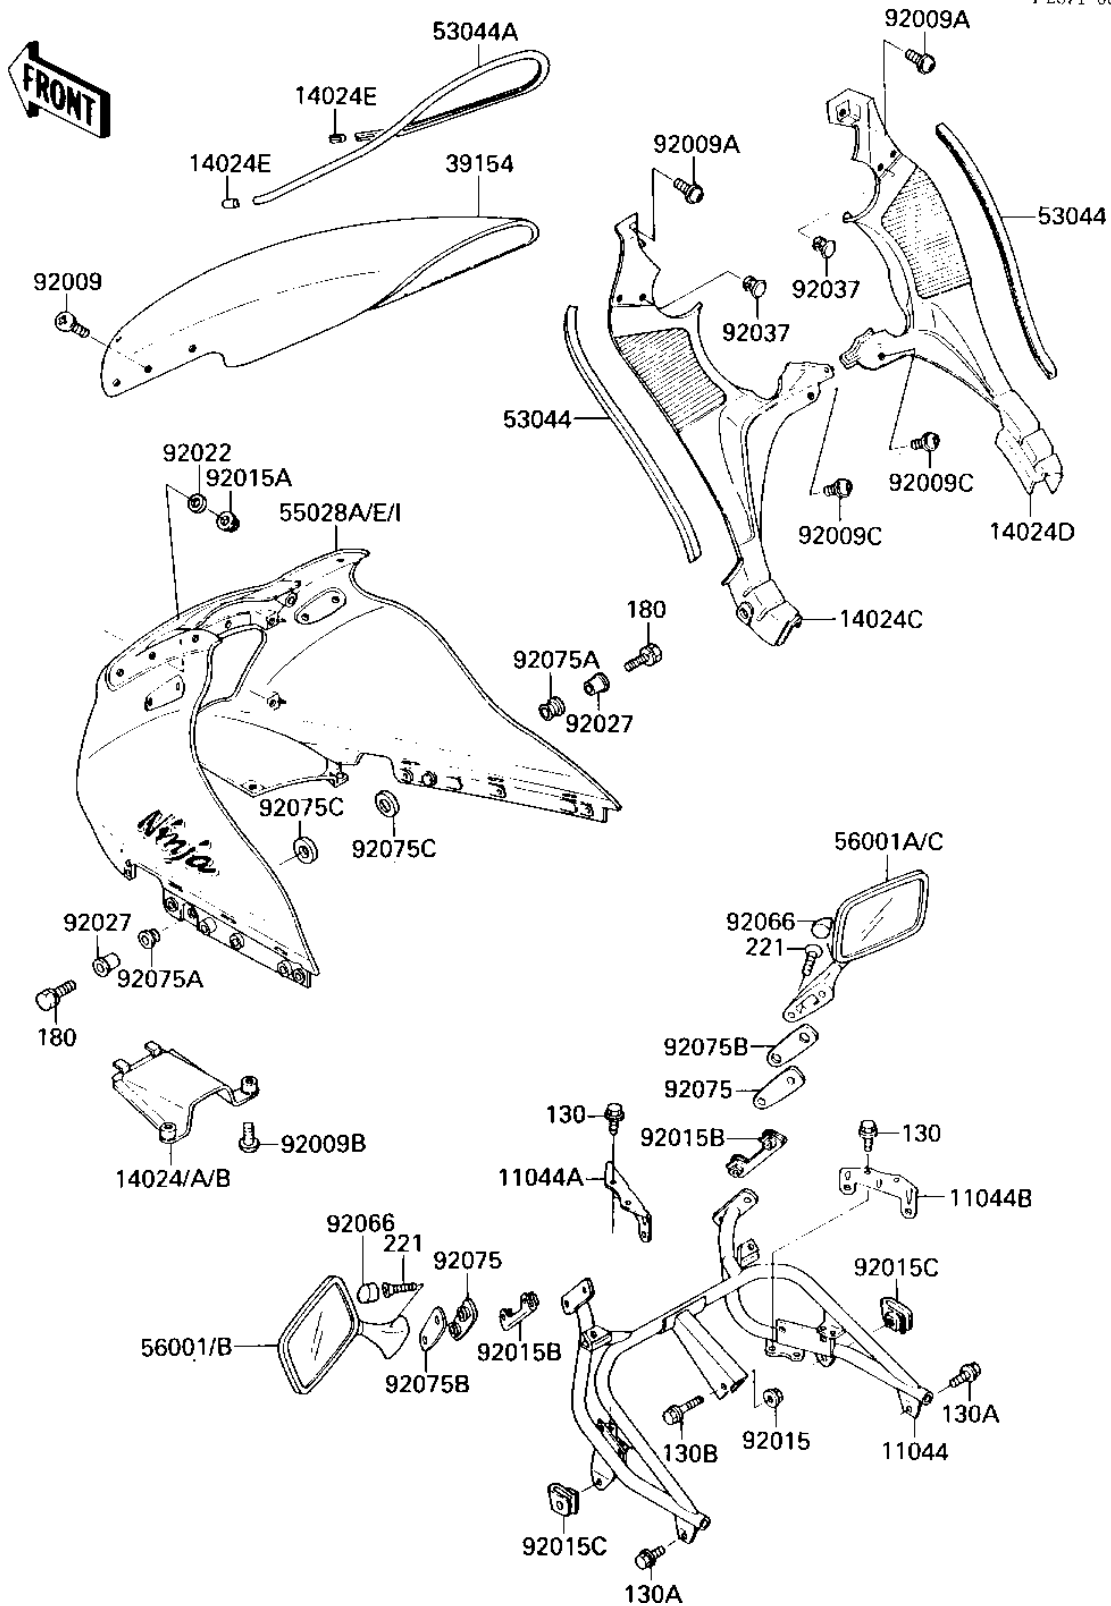

1986 NINJA® 1000R PARTS DIAGRAM

FAIRING

1'28/1-006/

1986 NINJA® 1000R PARTS LIST

FAIRING

ITEM NAME	PART NUMBER	QUANTITY
BRACKET,UPPER COWLING (Ref # 11044)	11044-1175	1
BRACKET,IGNITION COIL (Ref # 11044A)	11044-1431	1
BRACKET,IGNITION COIL (Ref # 11044B)	11044-1432	1
COVER,UPPER COWLING U (Ref # 14024A)	14024-1057-6C	1
COVER,UPPER CPWLING U (Ref # 14024B)	14024-1057-6L	1
COVER,UPPER COWLING I (Ref # 14024C)	14024-1124	1
COVER,UPPER COWLING I (Ref # 14024D)	14024-1125	1
COVER,WINDSHIELD END (Ref # 14024E)	14025-1756	1
WINDSHIELD (Ref # 39154)	39154-1058	1
TRIM,COWLING (Ref # 53044)	53044-1120	1
TRIM,WINDSHIELD (Ref # 53044A)	53044-1133	1
COWLING,UPP,EBONY (Ref # 55028A)	55028-5165-H8	1
COWLING,UPP,F.RED (Ref # 55028E)	55028-5177-B1	1
MIRROR-ASSY,LH (Ref # 56001)	56001-1250	1
MIRROR-ASSY,RH (Ref # 56001A)	56001-1251	1
SCREW (Ref # 92009)	92009-1654	1
SCREW,5X25 (Ref # 92009A)	92009-1302	1
SCREW (Ref # 92009B)	92009-1653	1
SCREW,6X10 (Ref # 92009C)	92009-1402	1
NUT,FLANGED,8MM (Ref # 92015)	92015-1408	1
NUT,5MM,COWLING (Ref # 92015A)	92015-1343	1
NUT,MIRROR CLAMP,6MM (Ref # 92015B)	92015-1533	1
NUT (Ref # 92015C)	92015-1553	1
WASHER,NYLON,5.3X11.5 (Ref # 92022)	92022-1521	1
COLLAR (Ref # 92027)	92027-251	1
CLAMP (Ref # 92037)	92037-1579	1
DAMPER,MIRROR (Ref # 92075)	92075-1492	1
RUBBER,FENDER COVER (Ref # 92075A)	92075-174	1
DAMPER,MIRROR (Ref # 92075B)	92075-1745	1

1986 NINJA® 1000R PARTS LIST

FAIRING

ITEM NAME	PART NUMBER	QUANTITY
DAMPER RUBBER (Ref # 92075C)	92075-175	1
BOLT (Ref # 130)	130B0612	1
BOLT,FLANGED,8X14 (Ref # 130A)	130G0814	1
BOLT-FLANGED,8X35,BLA (Ref # 130B)	130J0835	1
BOLT 6X30 (Ref # 180)	180B0630	1
SCREW-CSK-CROS,6X35 (Ref # 221)	221C0635	1