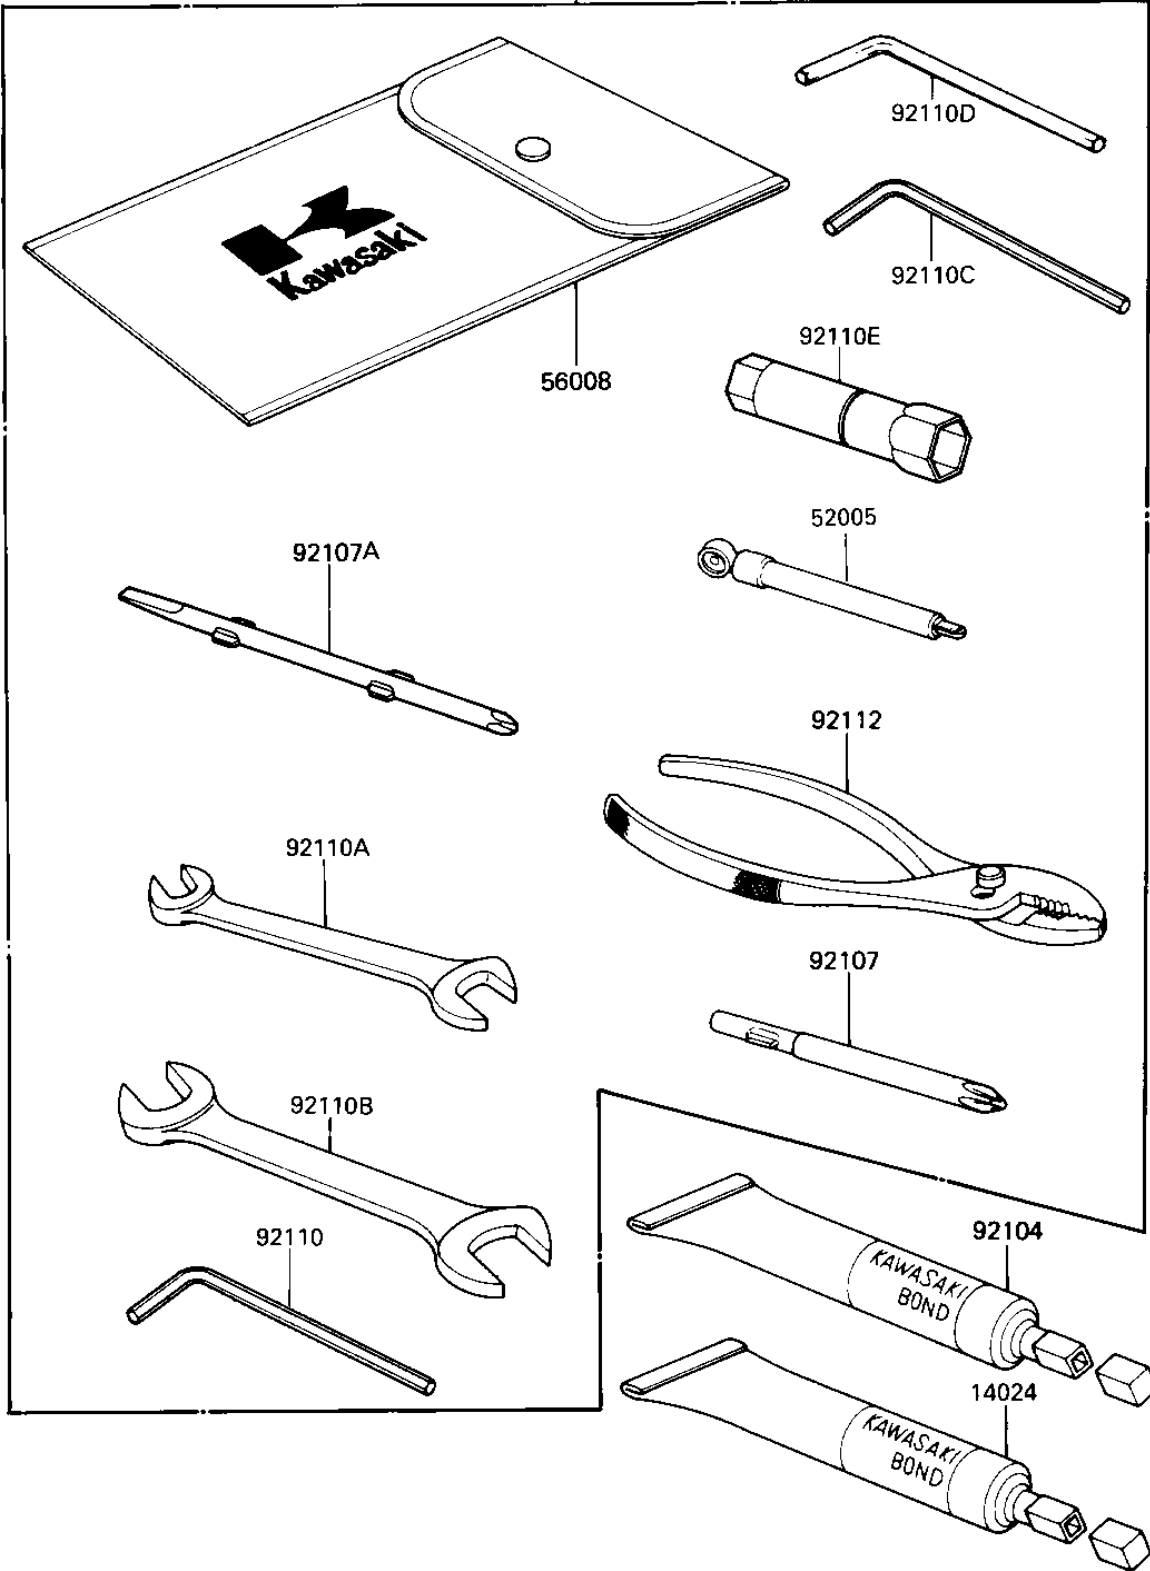

1986 NINJA® 1000R PARTS DIAGRAM

OWNER TOOLS

56007

F2810-0218

1986 NINJA® 1000R PARTS LIST

OWNER TOOLS

ITEM NAME	PART NUMBER	QUANTITY
BOND,#10 (Ref # 14024)	56019-120	1
GAUGE,AIR,3.5KG/CM2 (Ref # 52005)	52005-1031	1
TOOLKIT (Ref # 56007)	56007-1248	1
BAG,TOOL (Ref # 56008)	56008-006	1
GASKET-LIQUID,BLACK (Ref # 92104)	92104-1003	1
TOOL-DRIVER,#3PHILLIP (Ref # 92107)	92107-1002	1
TOOL-DRIVER (Ref # 92107A)	92107-1052	1
WRENCH,ALLEN (Ref # 92110)	92110-1015	1
TOOL-WRENCH,OPEN END (Ref # 92110A)	92110-1038	1
TOOL-WRENCH,OPEN END, (Ref # 92110B)	92110-1153	1
TOOL-WRENCH,ALLEN,12M (Ref # 92110C)	92110-1104	1
TOOL-WRENCH,ALLEN,8MM (Ref # 92110D)	92110-1108	1
TOOL-WRENCH,BOX,18MM (Ref # 92110E)	92110-1118	1
PLIERS,160MM (Ref # 92112)	92112-003	1