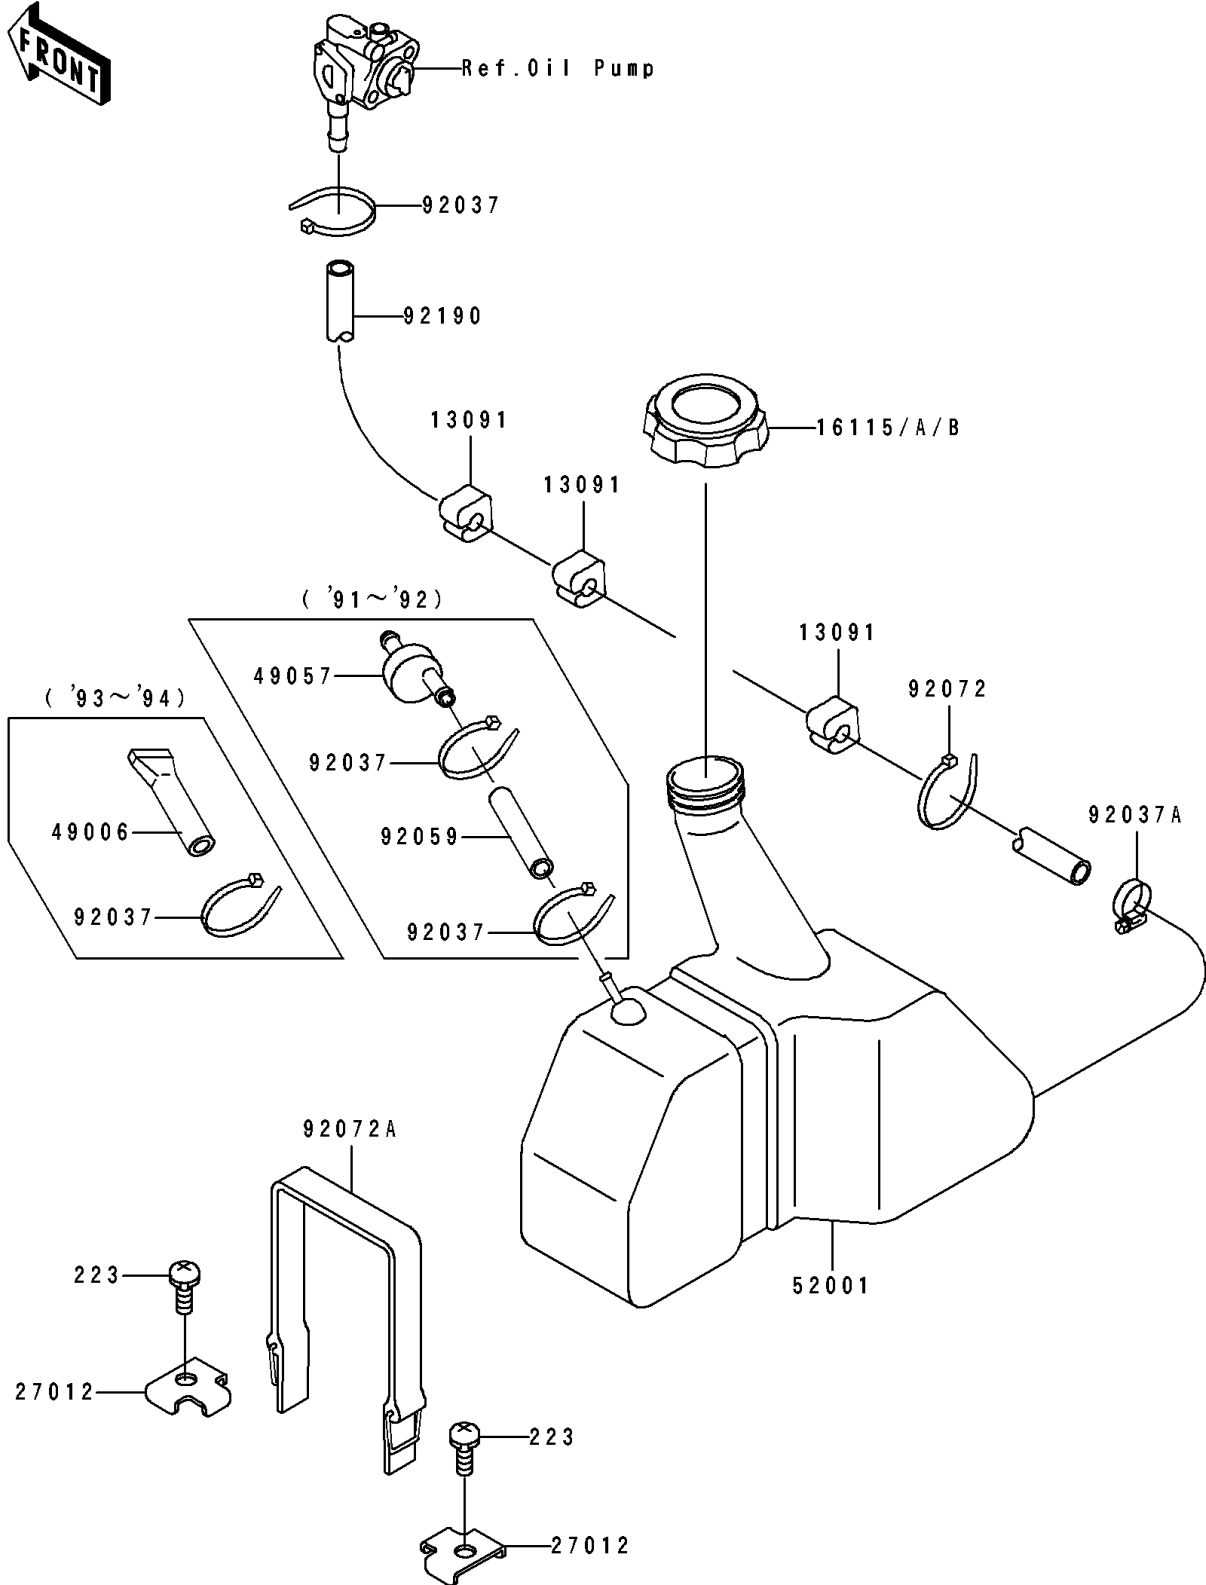

## 1991 JET SKI® SC PARTS DIAGRAM

Oil Tank

F3174

## 1991 JET SKI® SC PARTS LIST

Oil Tank

ITEM NAME	PART NUMBER	QUANTITY
HOLDER (Ref # 13091)	13091-3712	1
CAP-OIL FILLER (Ref # 16115)	16115-3709	1
HOOK (Ref # 27012)	27012-3751	1
VALVE-RELIEF (Ref # 49057)	49057-3001	1
TANK-OIL (Ref # 52001)	52001-3711	1
CLAMP (Ref # 92037)	92037-1173	1
CLAMP (Ref # 92037A)	92037-3726	1
TUBE,5.8X12.2X55 (Ref # 92059)	92059-3026	1
BAND,L=123 (Ref # 92072)	92072-030	1
BAND,L=479 (Ref # 92072A)	92072-3712	1
TUBE,5.8X10.8X910 (Ref # 92190)	92190-3875	1
SCREW-PAN-WS-CROS,6X14 (Ref # 223)	223R0614	1